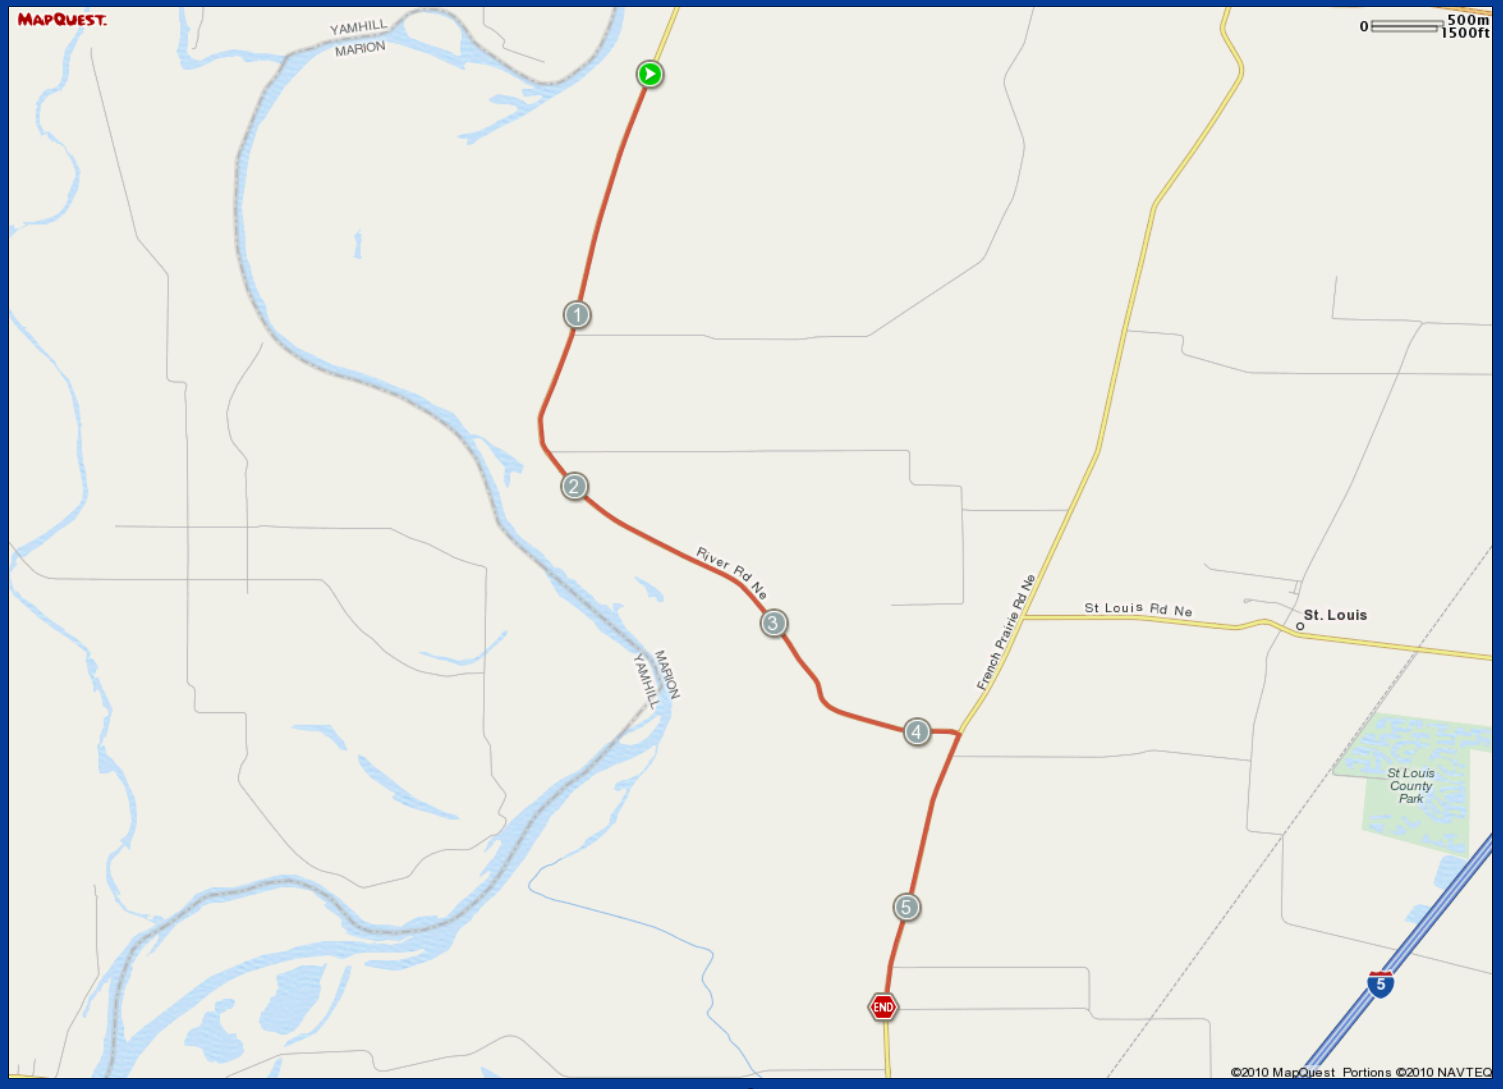

ROUTE DESCRIPTION:
No Description Provided

ROUTE DESCRIPTION:
No Description Provided

Notes		
AT	FOR	NOTES
4.19 mi.	 -	Turn right to stay on River Rd NE

Notes		
AT	FOR	NOTES