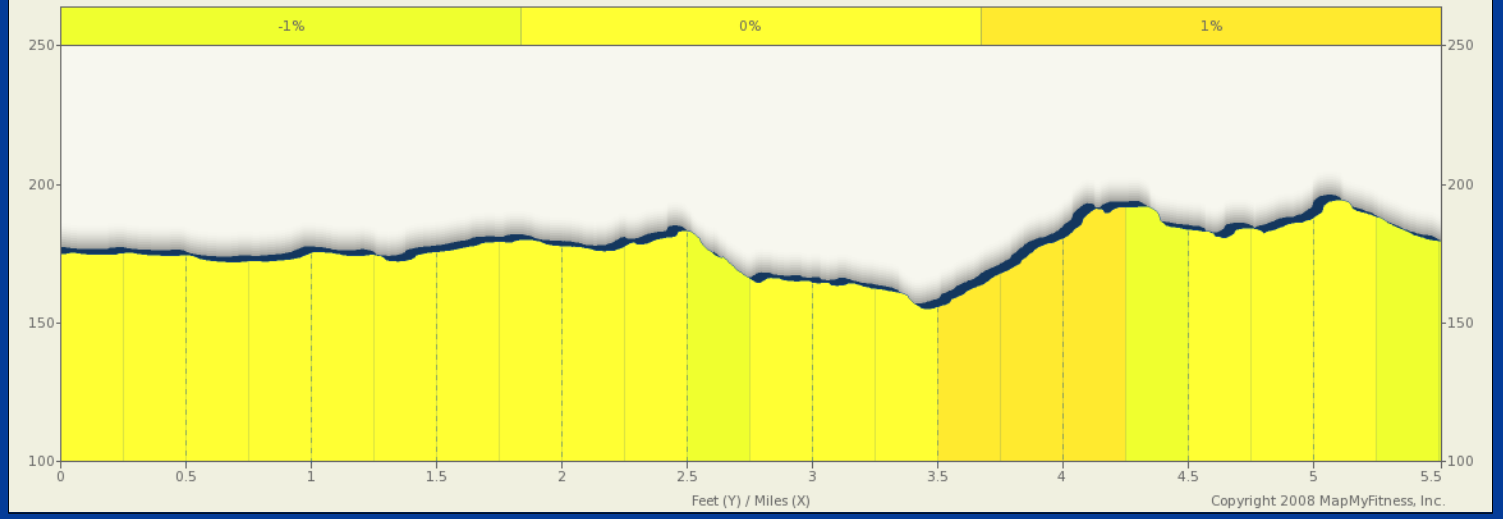

ROUTE DESCRIPTION:
No Description Provided

ROUTE DESCRIPTION:
No Description Provided

Notes		
AT	FOR	NOTES
4.19 mi.	 -	Turn right to stay on River Rd NE

Notes		
AT	FOR	NOTES