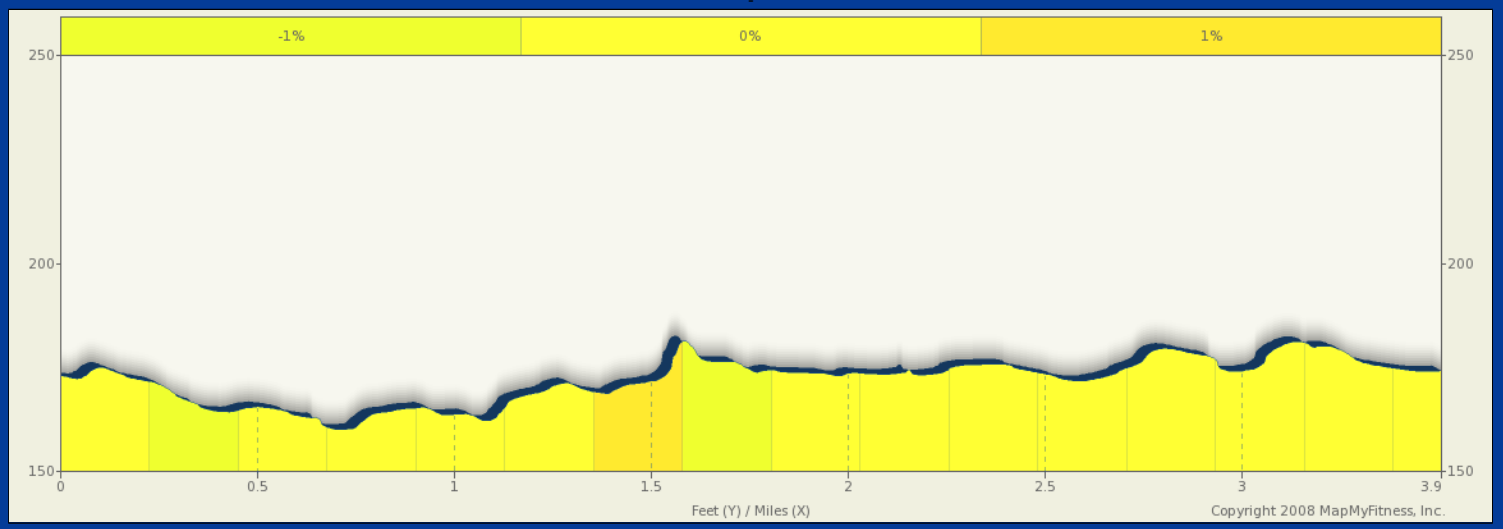

ROUTE DESCRIPTION:
No Description Provided

ROUTE DESCRIPTION:
No Description Provided

Notes		
AT	FOR	NOTES
0 mi.	 -	Turn right at Main St NE/ River Rd NE Continue to follow River Rd NE

Notes		
AT	FOR	NOTES