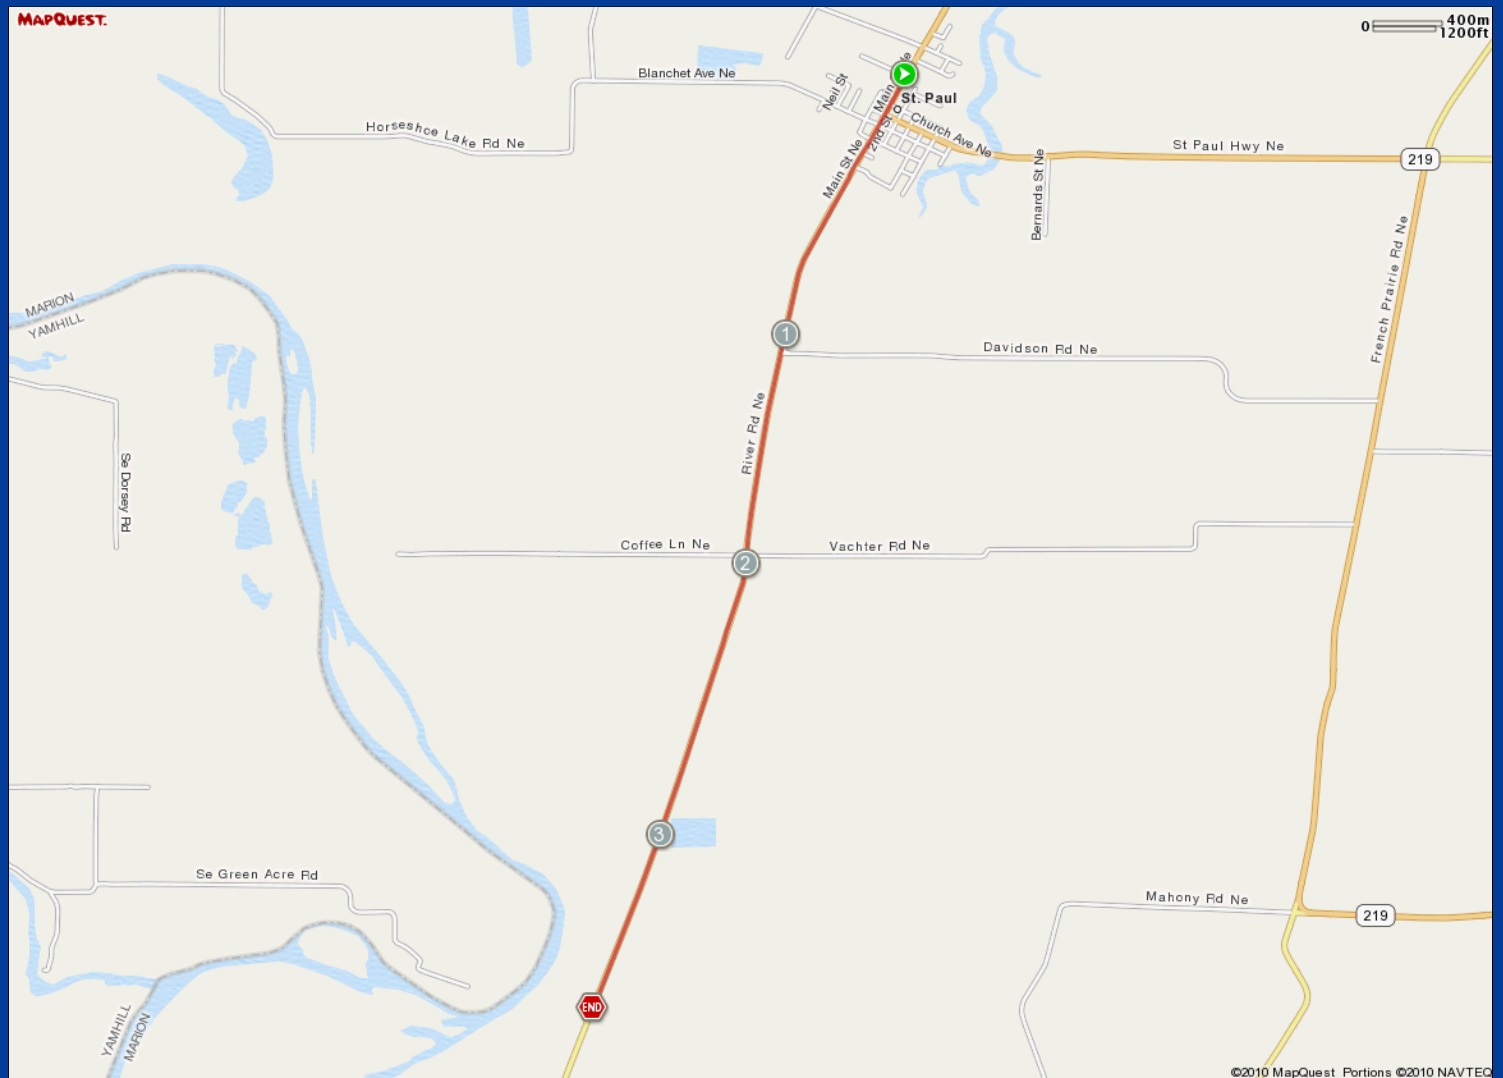

ROUTE DESCRIPTION:
No Description Provided

ROUTE DESCRIPTION:
No Description Provided

Notes		
AT	FOR	NOTES
0 mi.	 -	Turn right at Main St NE/ River Rd NE Continue to follow River Rd NE

Notes		
AT	FOR	NOTES