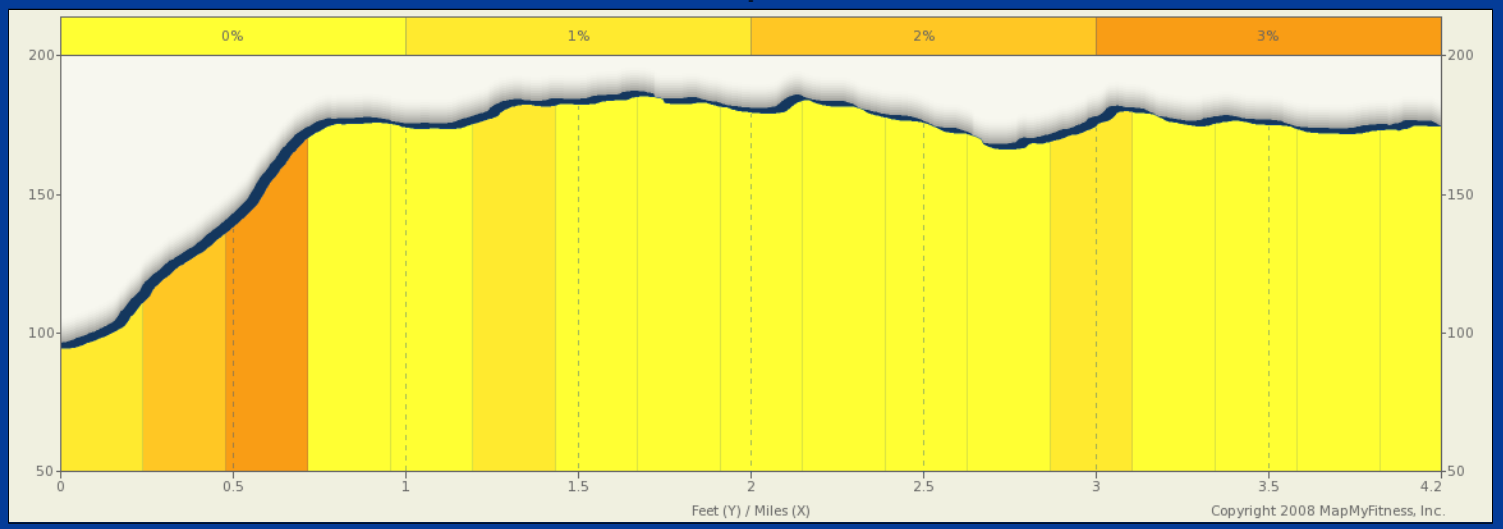

ROUTE DESCRIPTION:  
No Description Provided

ROUTE DESCRIPTION:  
No Description Provided

Notes		
AT	FOR	NOTES
0 mi.		- Start

Notes		
AT	FOR	NOTES