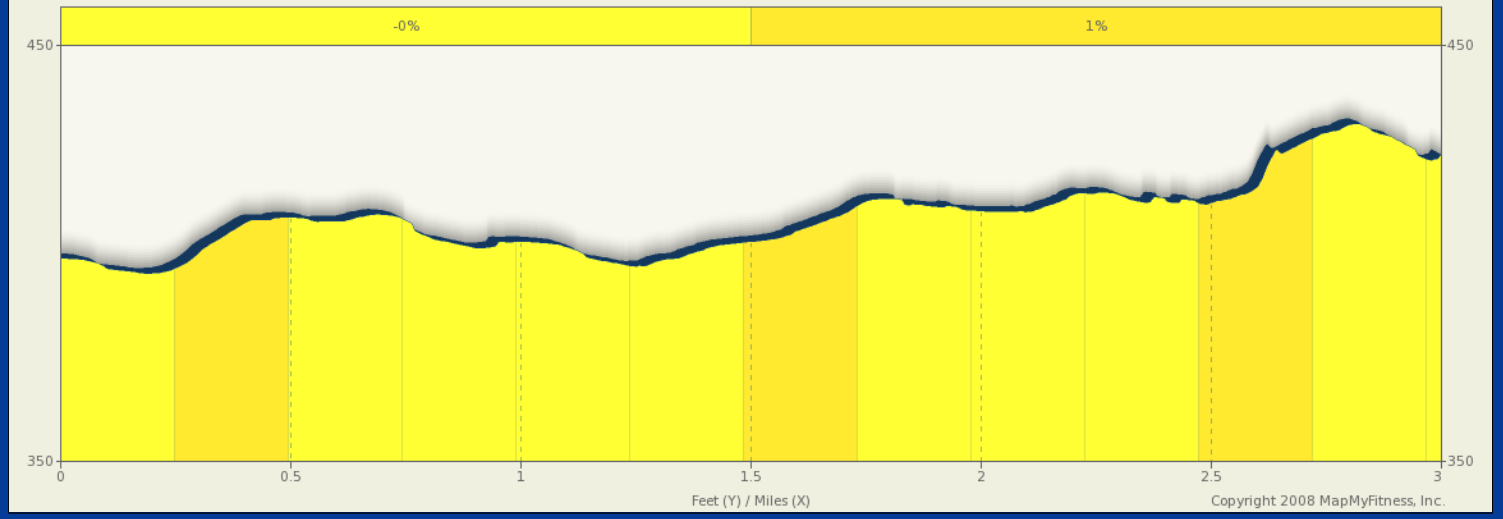

ROUTE DESCRIPTION:
No Description Provided

ROUTE DESCRIPTION:
No Description Provided

Notes		
AT	FOR	NOTES
0.13 mi.	 1116ft	Turn left at W Van Duyn St
0.34 mi.	 2853ft	Turn right at N Willamette St
0.89 mi.	 2mi 831ft	Continue onto Coburg Rd
3.04 mi.	 -	Stop (Armitage County Park)