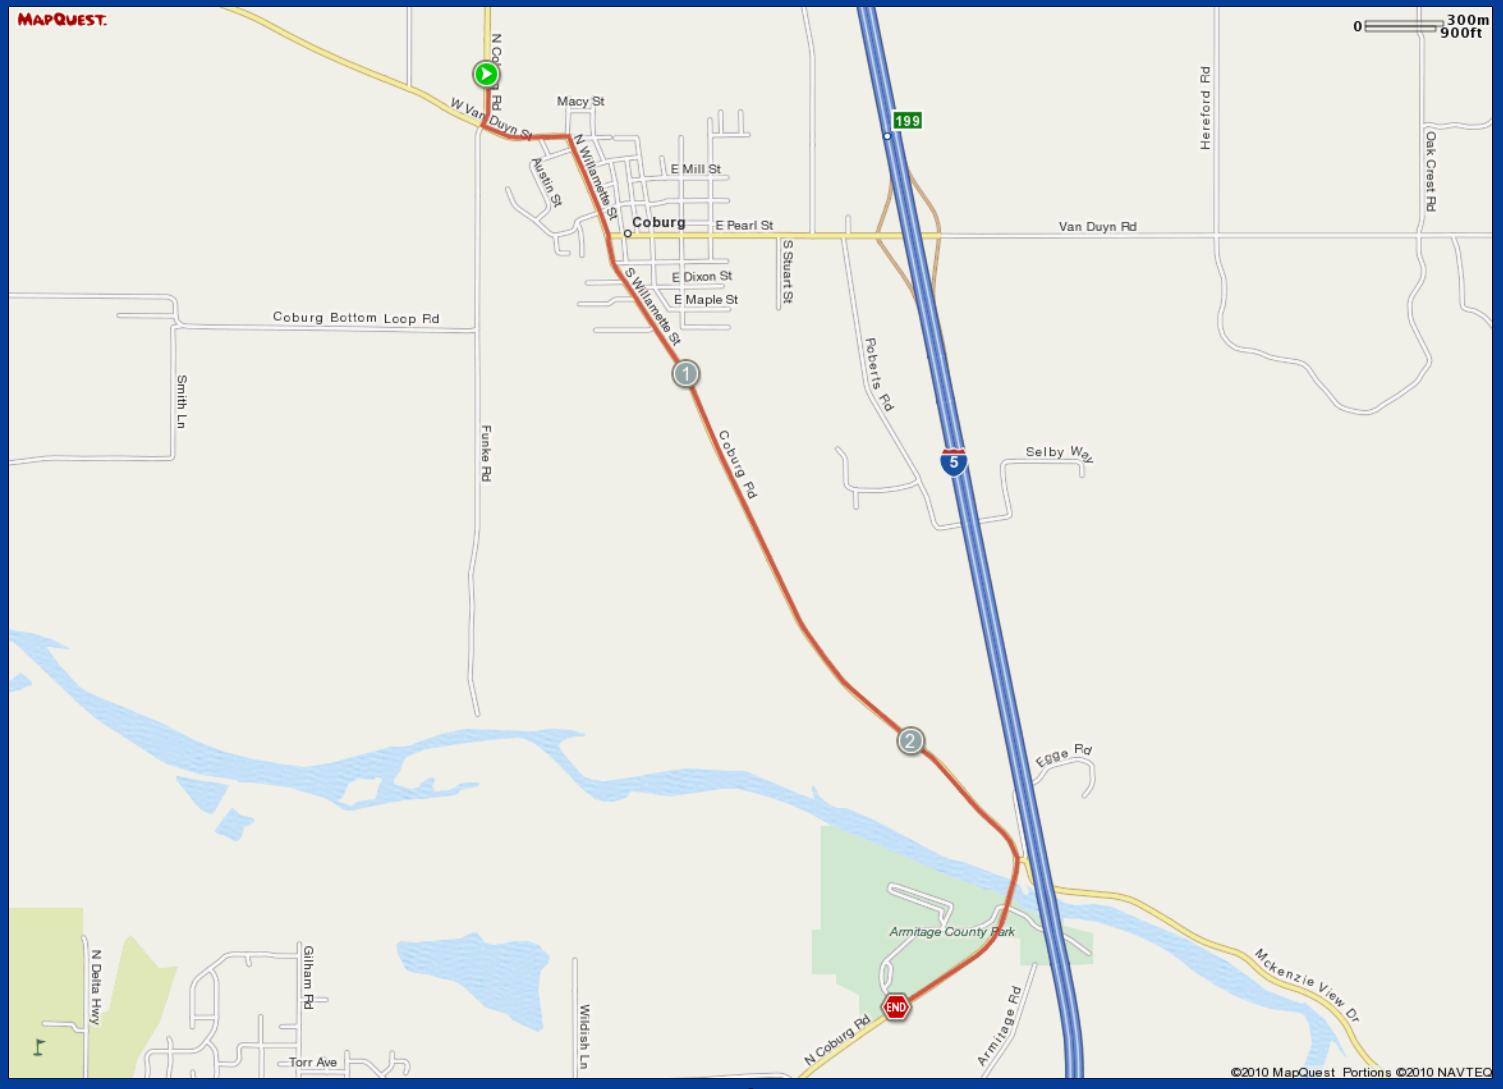

ROUTE DESCRIPTION:
No Description Provided

ROUTE DESCRIPTION:
No Description Provided

Notes		
AT	FOR	NOTES
0.13 mi.	 1116ft	Turn left at W Van Duyn St
0.34 mi.	 2853ft	Turn right at N Willamette St
0.89 mi.	 2mi 831ft	Continue onto Coburg Rd
3.04 mi.	 -	Stop (Armitage County Park)