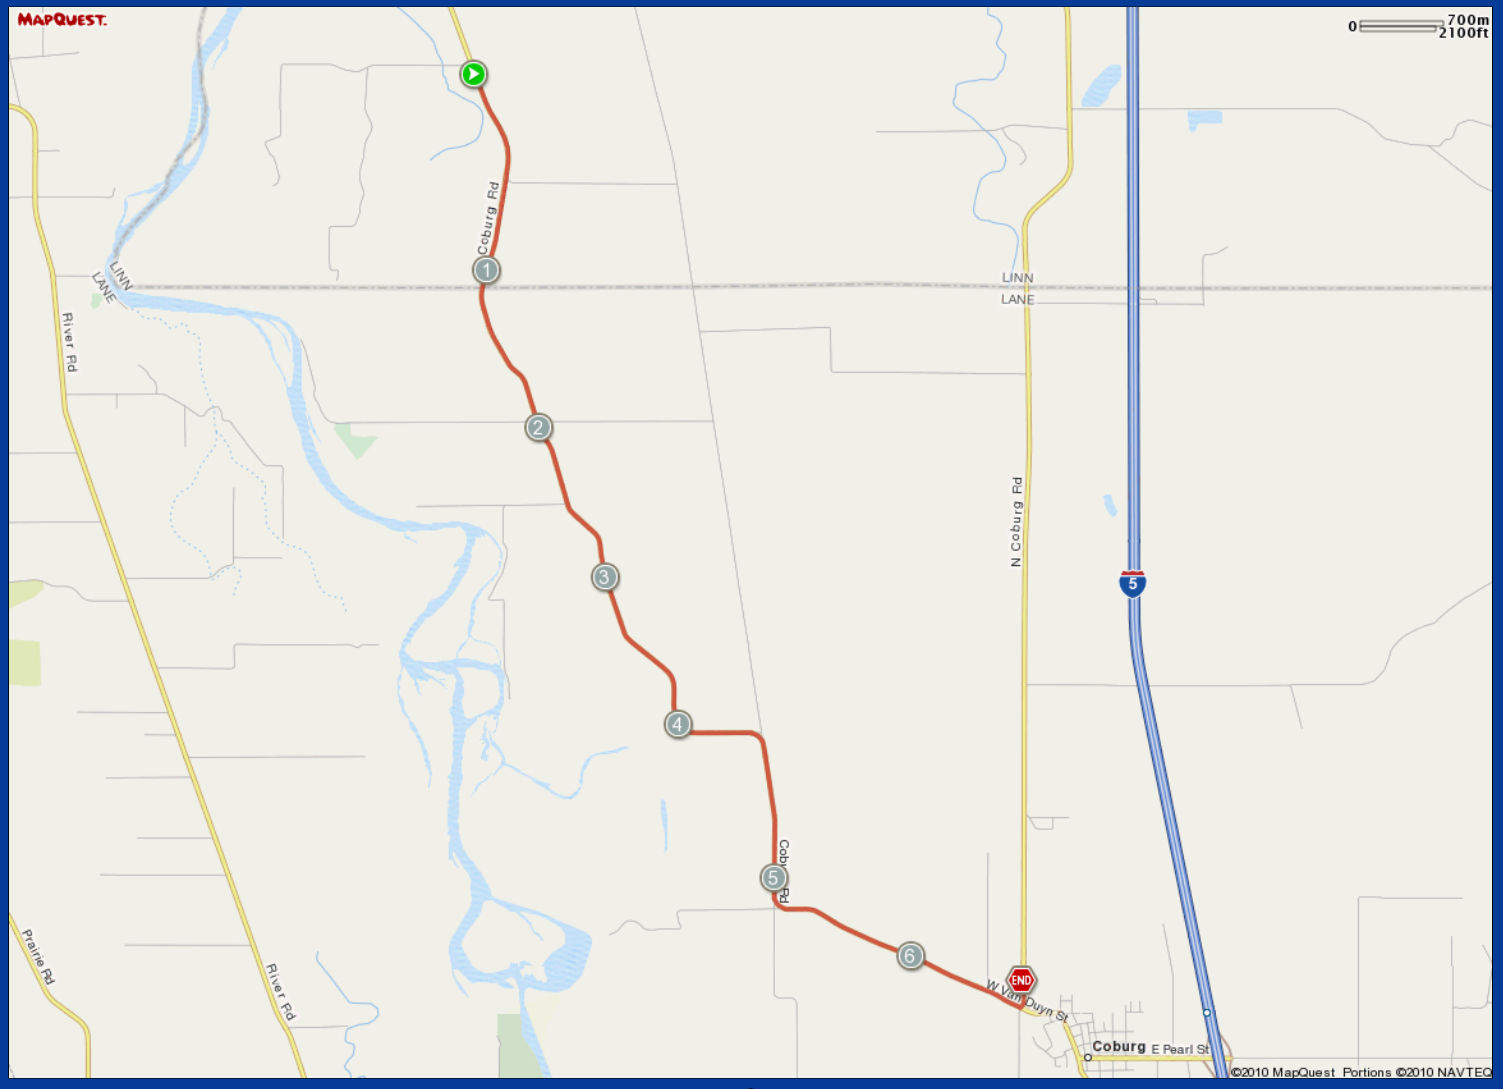

ROUTE DESCRIPTION:
No Description Provided

ROUTE DESCRIPTION:
No Description Provided

Notes

AT	FOR	NOTES
4.39 mi.	2mi 2131ft	Turn right to stay on Coburg Rd
6.8 mi.	795ft	Turn left at Coburg Rd N
6.95 mi.	-	Stop (Coburg Elementary School)