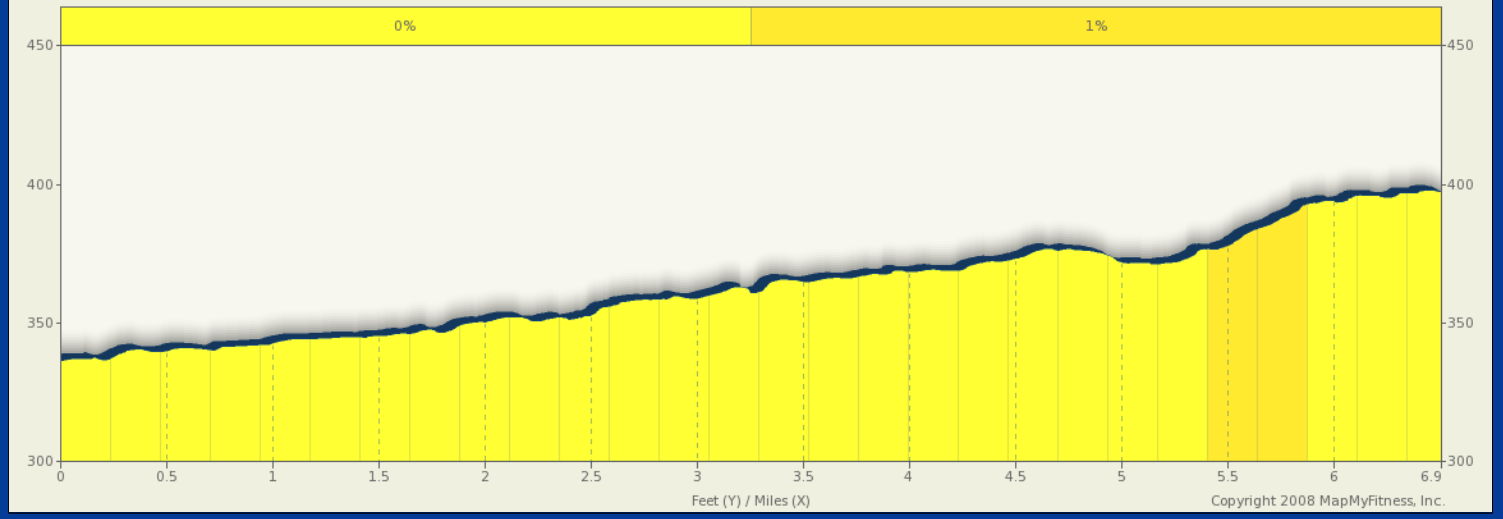

ROUTE DESCRIPTION:
No Description Provided

ROUTE DESCRIPTION:
No Description Provided

Notes

AT	FOR	NOTES
4.39 mi.	2mi 2131ft	Turn right to stay on Coburg Rd
6.8 mi.	795ft	Turn left at Coburg Rd N
6.95 mi.	-	Stop (Coburg Elementary School)