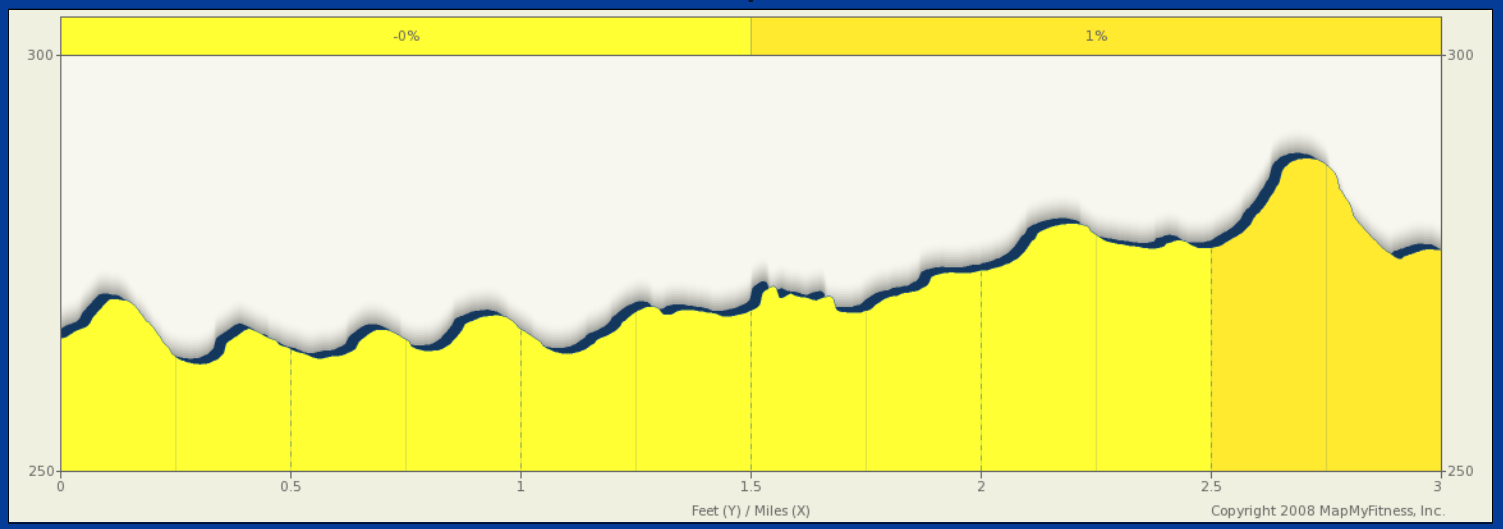

ROUTE DESCRIPTION:
No Description Provided

ROUTE DESCRIPTION:
No Description Provided

Notes		
AT	FOR	NOTES
3.01 mi.	 -	Stop (Lake Creek School)

Notes		
AT	FOR	NOTES