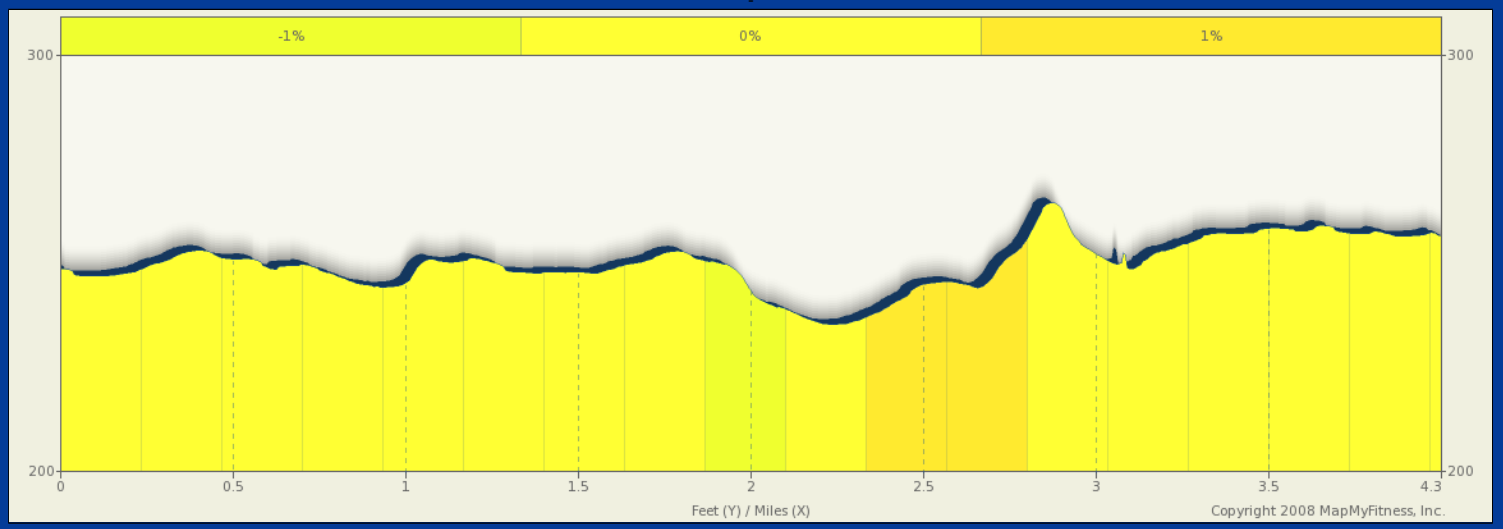

ROUTE DESCRIPTION:
No Description Provided

ROUTE DESCRIPTION:
No Description Provided

Notes

AT	FOR	NOTES
4.29 mi.	 -	Stop (Peoria County Park)

Notes

AT	FOR	NOTES
----	-----	-------