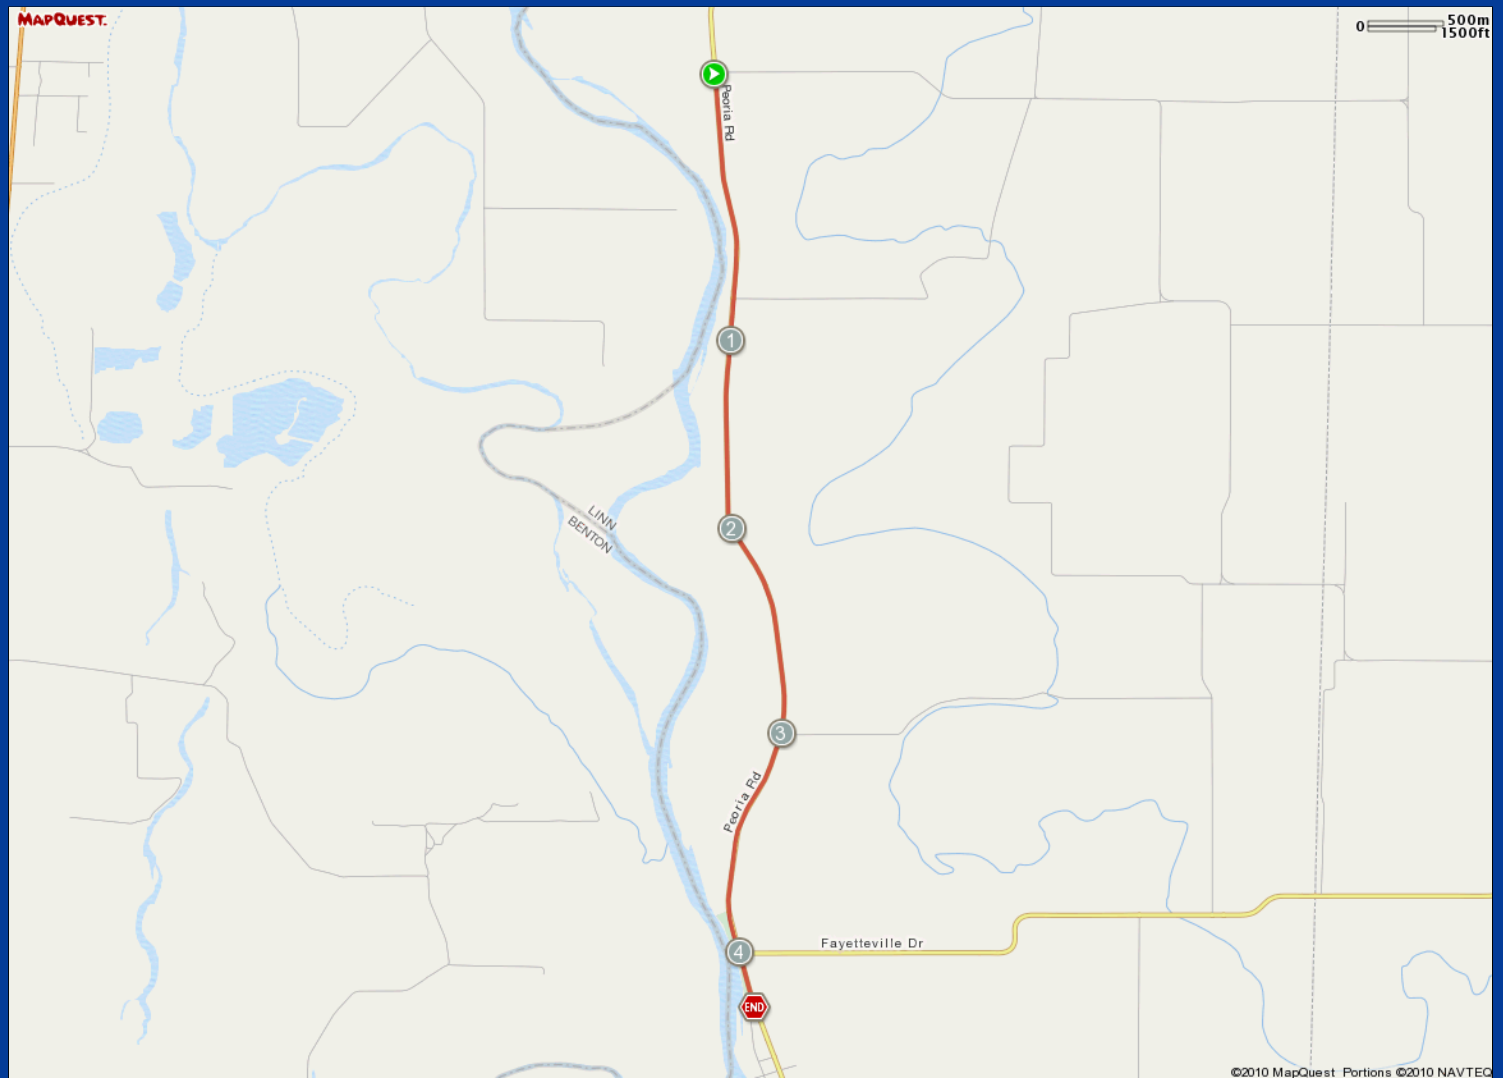

ROUTE DESCRIPTION:
No Description Provided

ROUTE DESCRIPTION:
No Description Provided

Notes

AT	FOR	NOTES
4.29 mi.	 -	Stop (Peoria County Park)

Notes

AT	FOR	NOTES
----	-----	-------