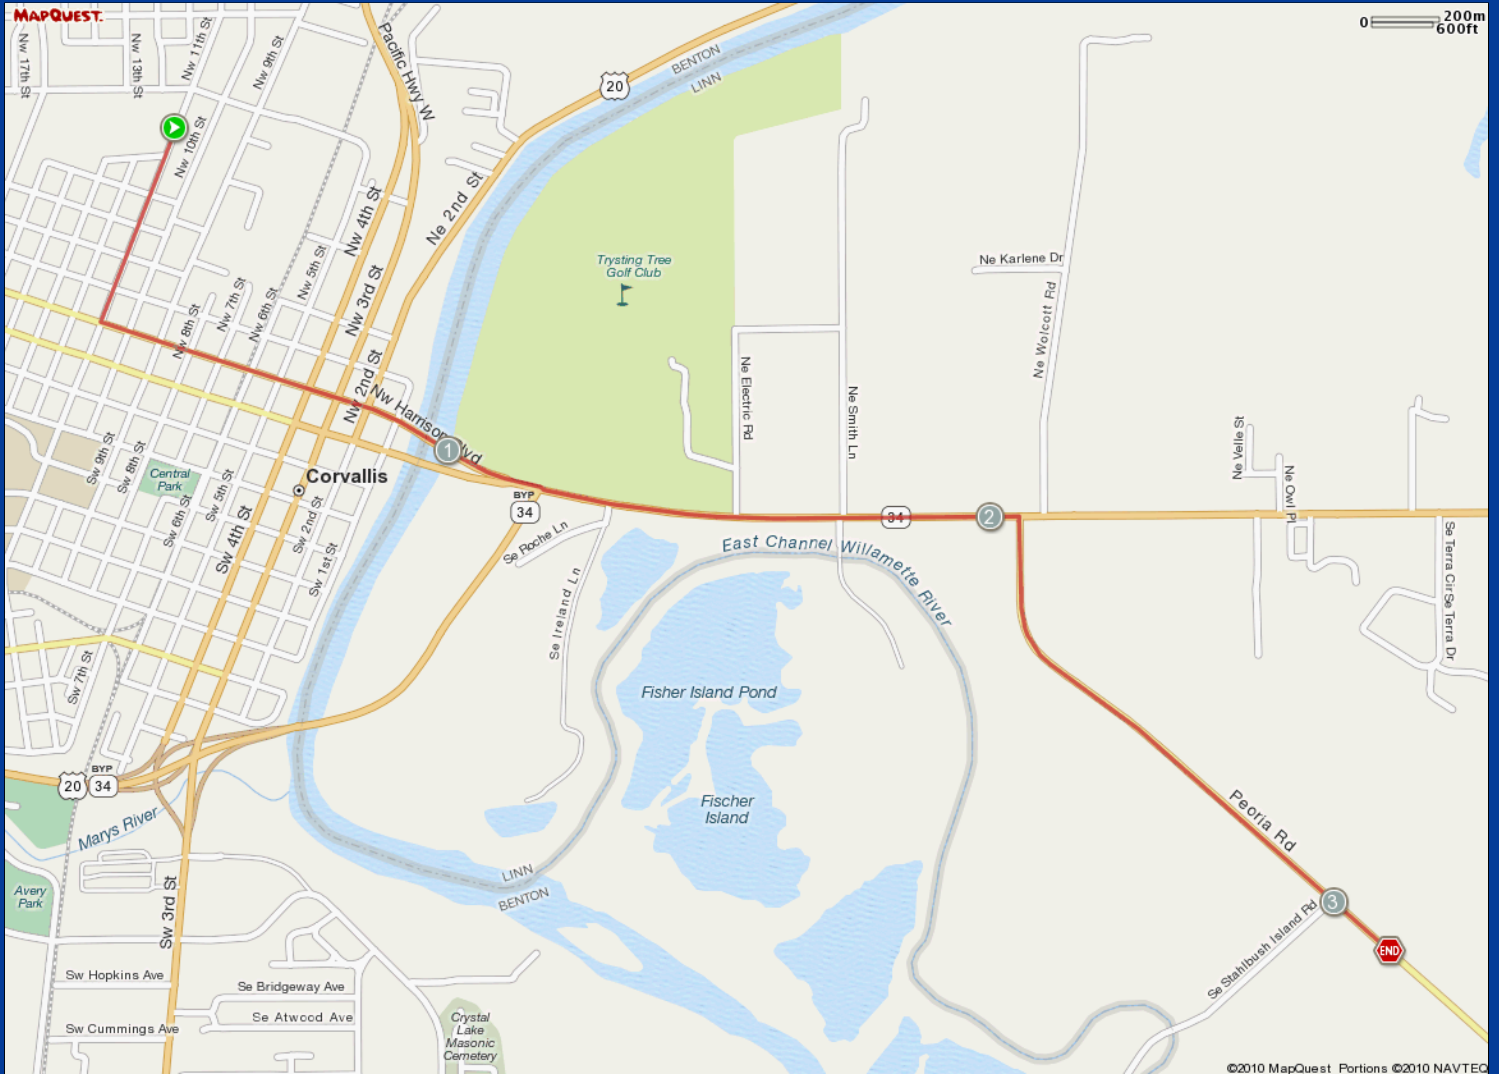

ROUTE DESCRIPTION:  
No Description Provided

ROUTE DESCRIPTION:  
No Description Provided

Notes		
AT	FOR	NOTES
0.01 mi.	2198ft	Start
0.43 mi.	1mi 3732ft	Turn left at NW Harrison Blvd
2.14 mi.	1mi 729ft	Turn right at SE Peoria Rd
3.27 mi.	-	Stop (Peoria School)