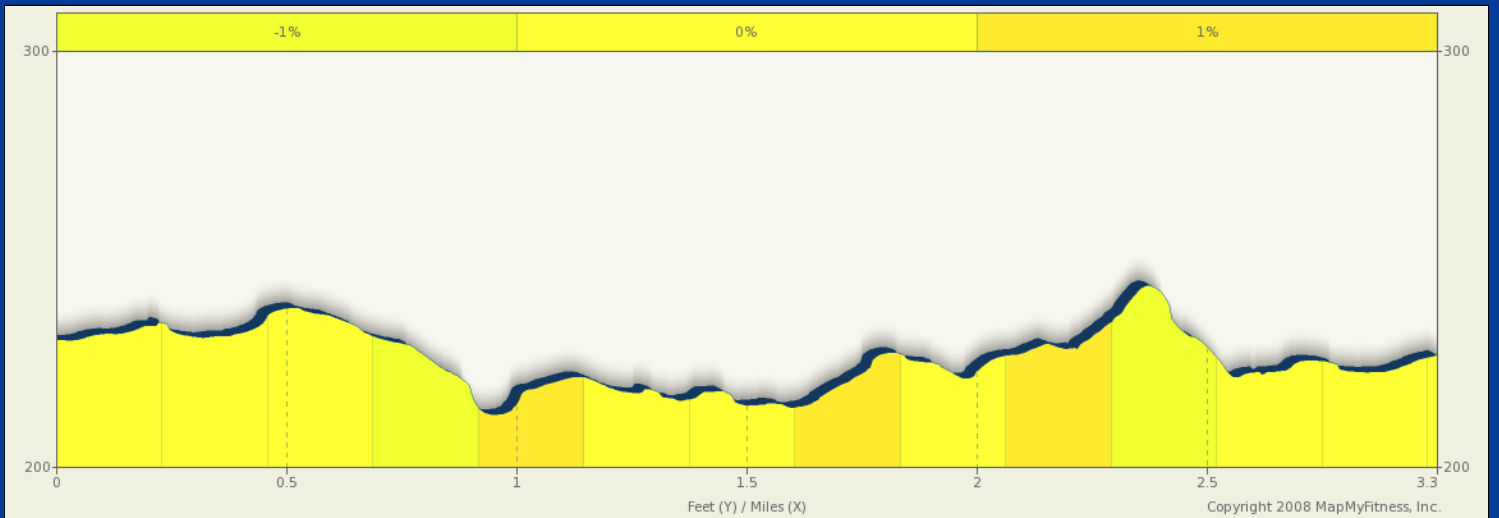

ROUTE DESCRIPTION:  
No Description Provided

ROUTE DESCRIPTION:  
No Description Provided

Notes		
AT	FOR	NOTES
0.01 mi.	2198ft	Start
0.43 mi.	1mi 3732ft	Turn left at NW Harrison Blvd
2.14 mi.	1mi 729ft	Turn right at SE Peoria Rd
3.27 mi.	-	Stop (Peoria School)