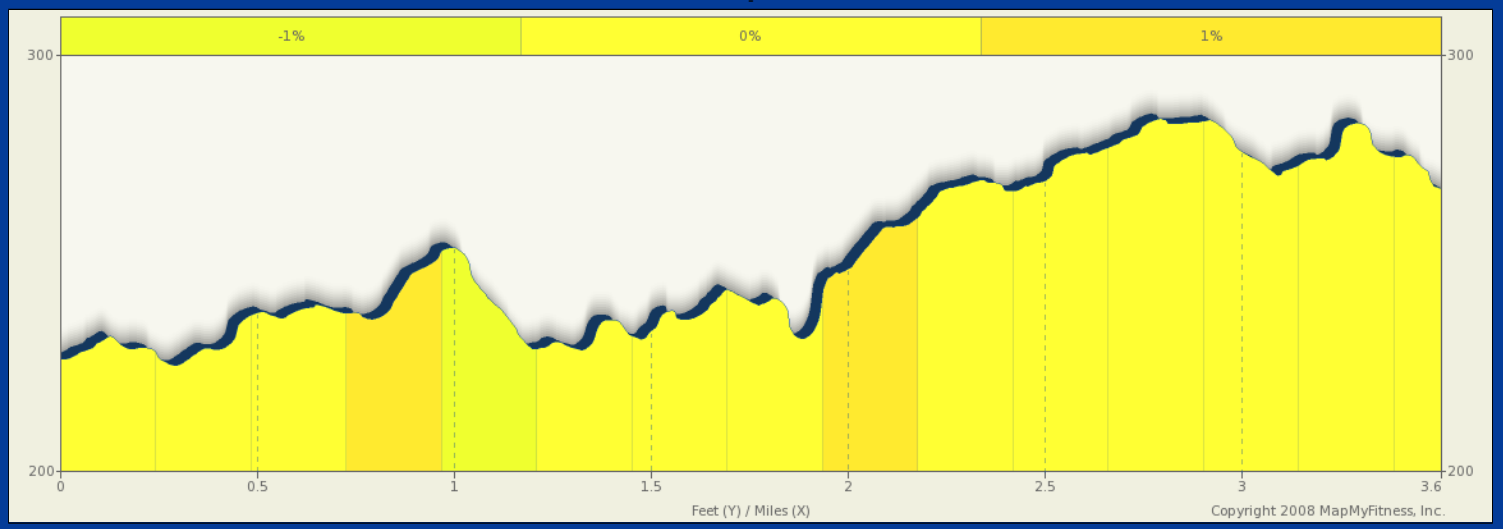

ROUTE DESCRIPTION:
No Description Provided

ROUTE DESCRIPTION:
No Description Provided

Notes		
AT	FOR	NOTES
0 mi.	2mi 4338ft	Start
2.82 mi.	2480ft	Turn right at NW 16th St
3.29 mi.	1381ft	Turn right at NW Buchanan Ave
3.55 mi.	444ft	Turn right at NW 11th St
3.64 mi.	-	Stop (Corvallis High School)