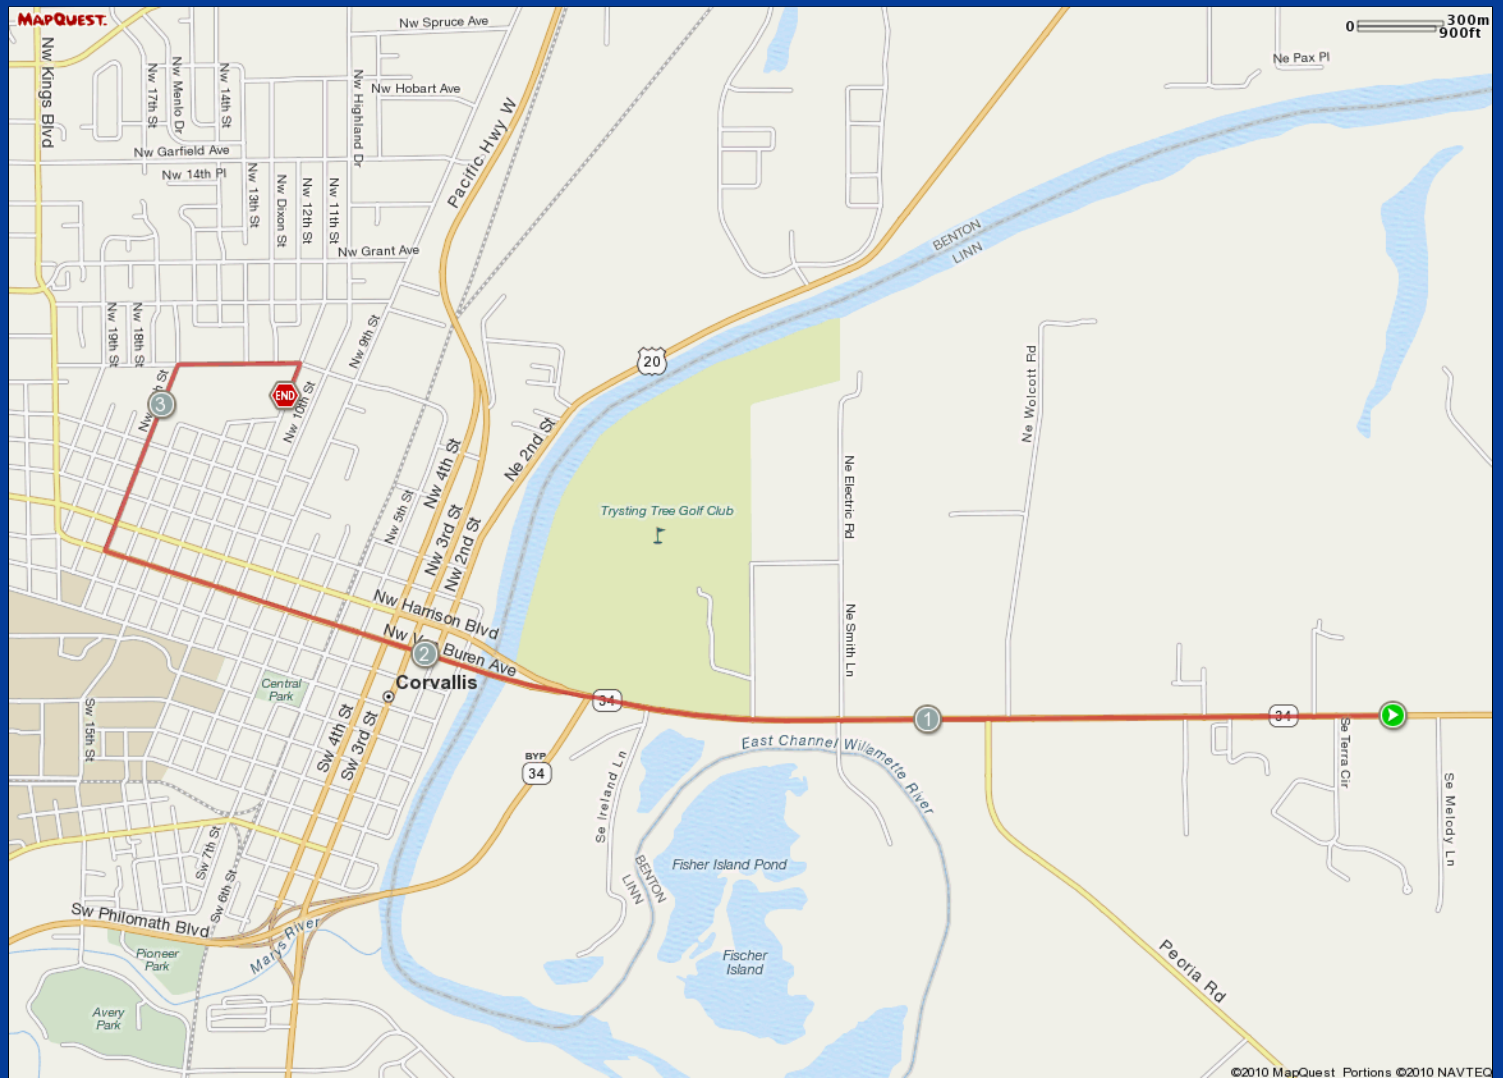

ROUTE DESCRIPTION:
No Description Provided

ROUTE DESCRIPTION:
No Description Provided

Notes		
AT	FOR	NOTES
0 mi.	2mi 4338ft	Start
2.82 mi.	2480ft	Turn right at NW 16th St
3.29 mi.	1381ft	Turn right at NW Buchanan Ave
3.55 mi.	444ft	Turn right at NW 11th St
3.64 mi.	-	Stop (Corvallis High School)