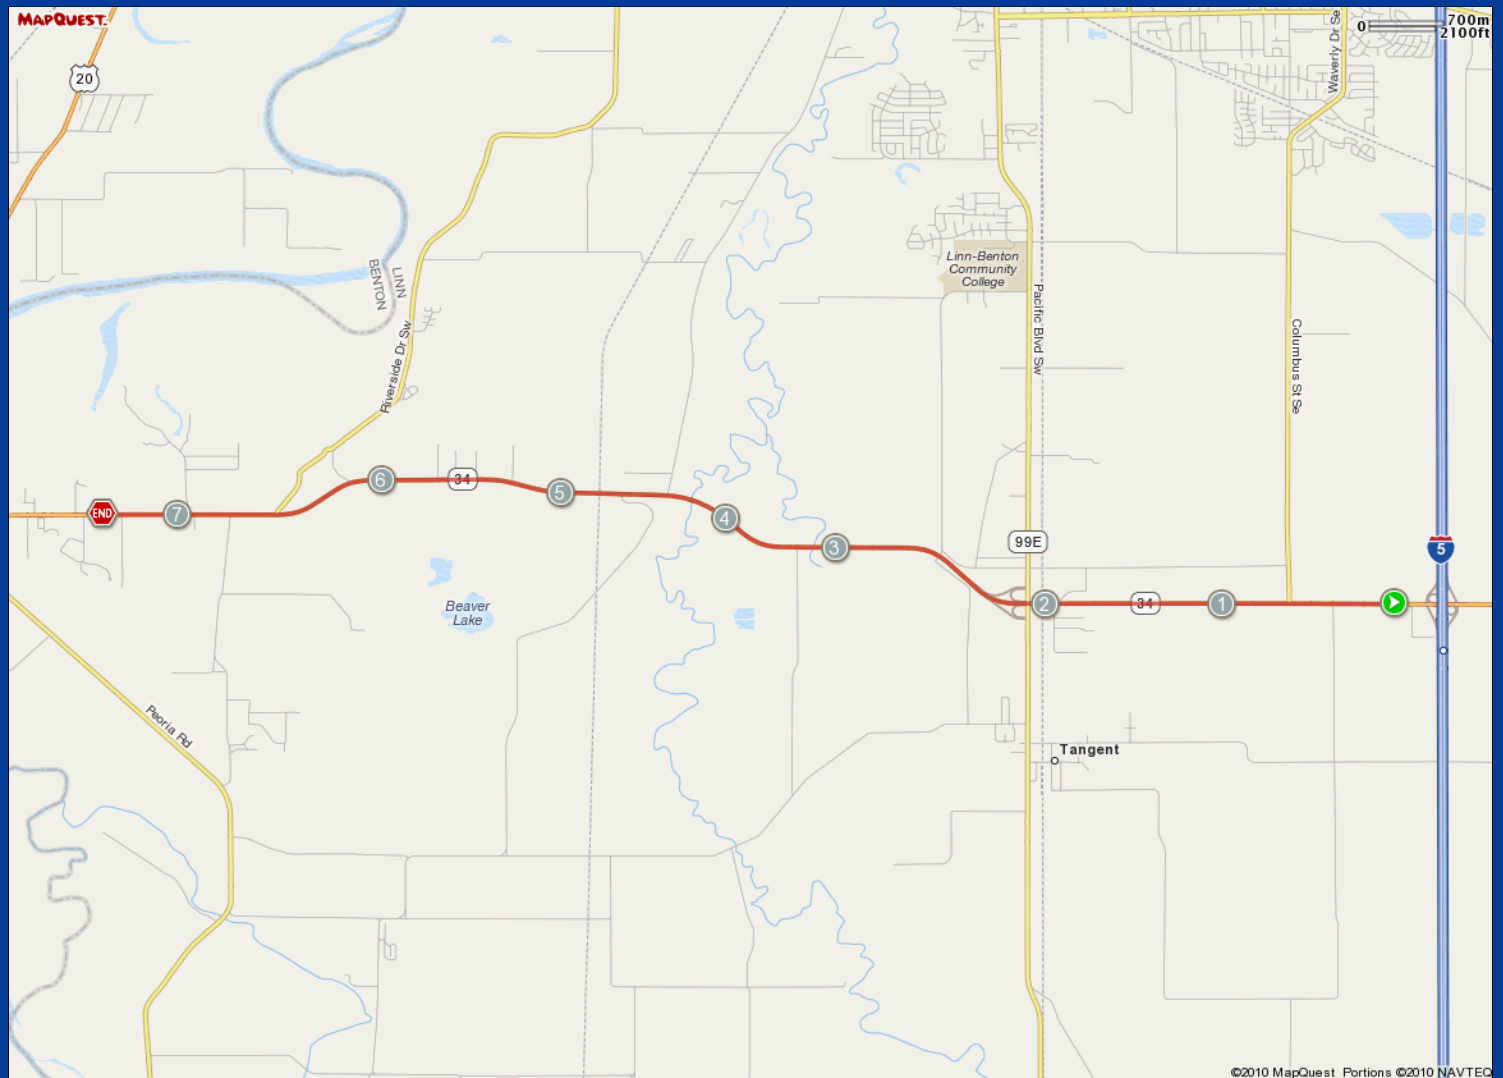

ROUTE DESCRIPTION:
No Description Provided

©2010 MapQuest. Portions ©2010 NAVTEC

Copyright 2008 MapMyFitness, Inc.

ROUTE DESCRIPTION:
No Description Provided

Notes		
AT	FOR	NOTES
7.71 mi.	 -	Stop (Joe's Fruit Stand)