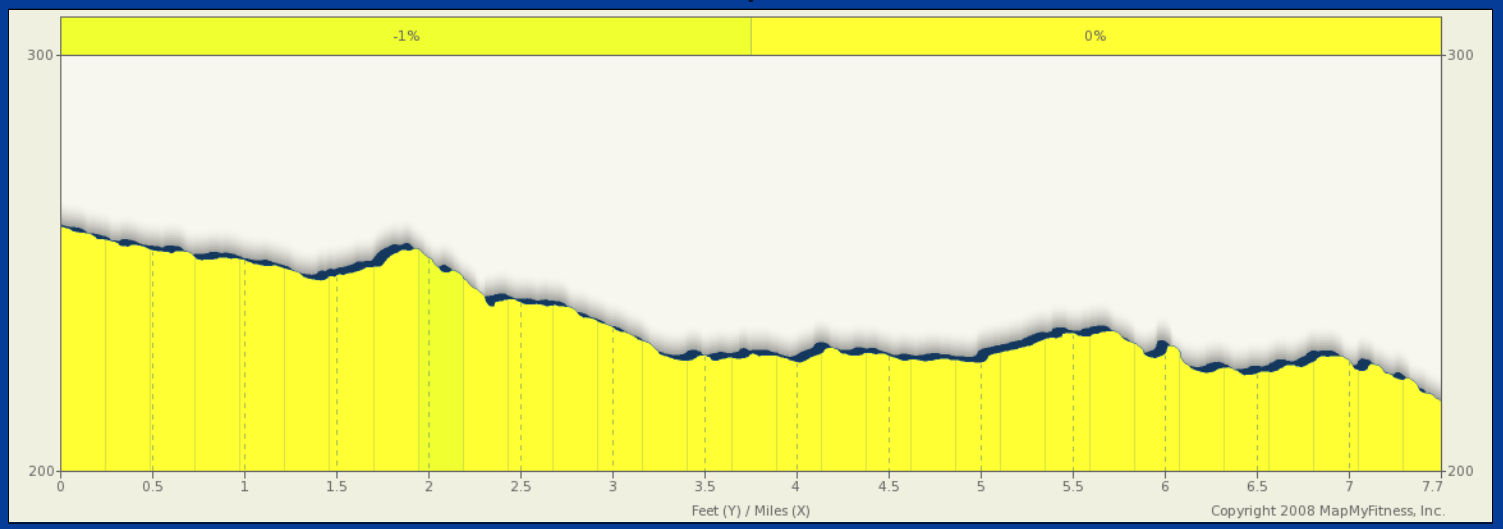

ROUTE DESCRIPTION:
No Description Provided

©2010 MapQuest. Portions ©2010 NAVTEC

Copyright 2008 MapMyFitness, Inc.

ROUTE DESCRIPTION:
No Description Provided

Notes		
AT	FOR	NOTES
7.71 mi.	 -	Stop (Joe's Fruit Stand)