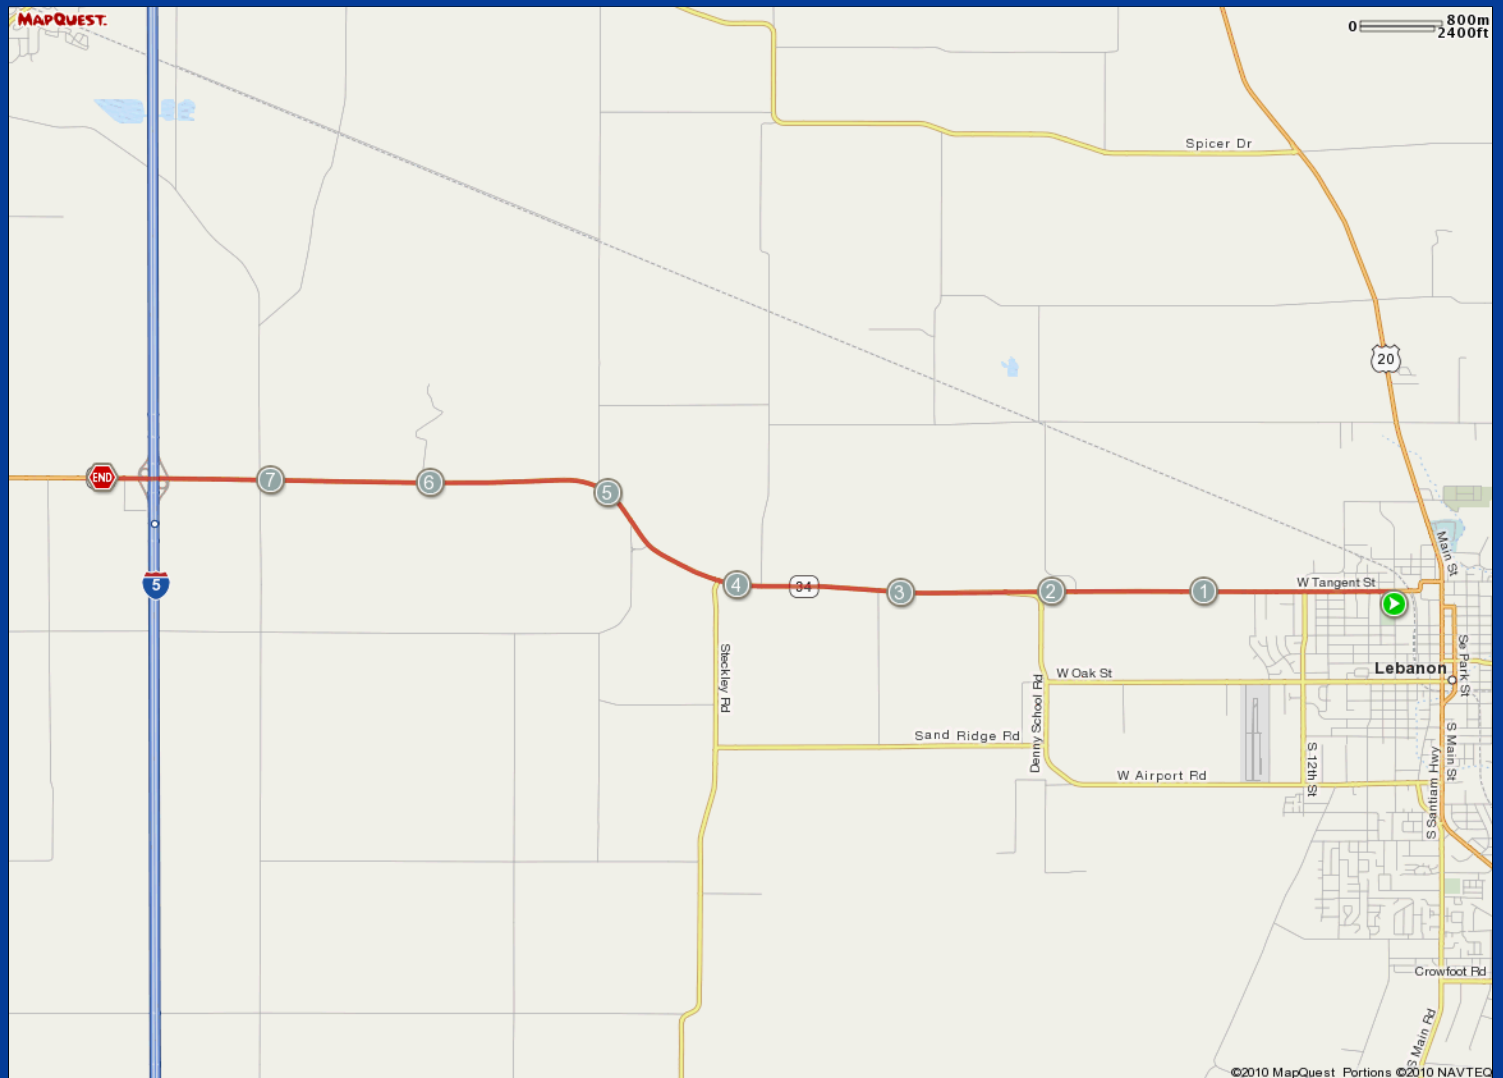

ROUTE DESCRIPTION:
No Description Provided

ROUTE DESCRIPTION:
No Description Provided

Notes

AT	FOR	NOTES
0.09 mi.	 -	Turn left at Tangent St (signs for I-5/Corvallis)

Notes

AT	FOR	NOTES
----	-----	-------