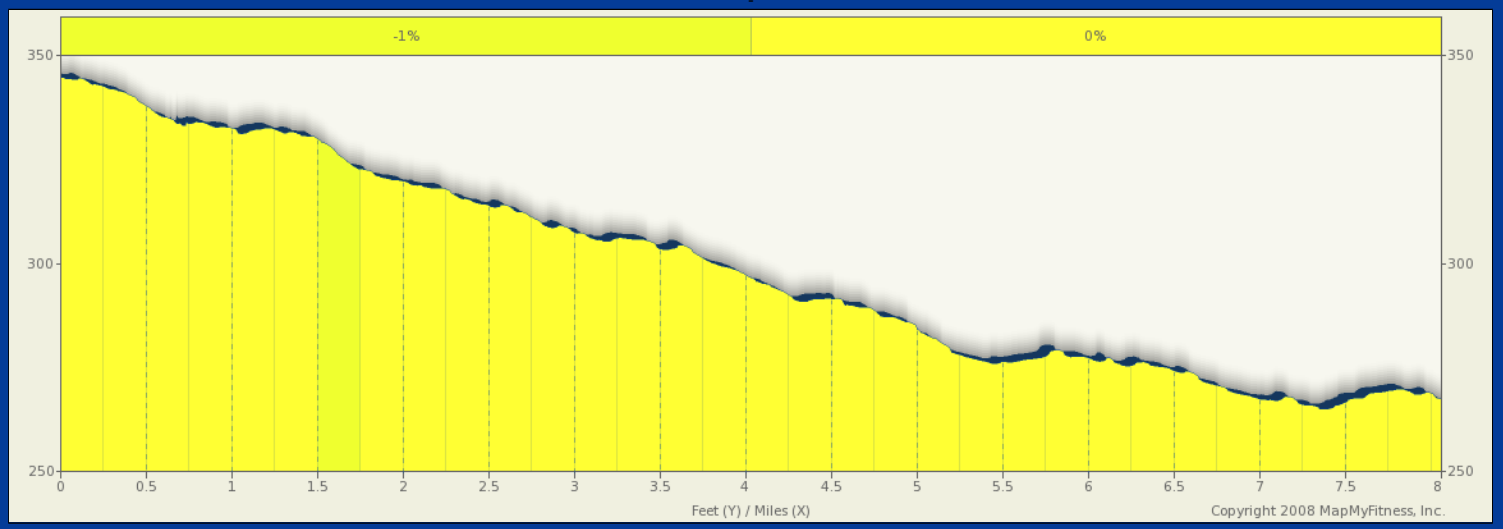

ROUTE DESCRIPTION:
No Description Provided

ROUTE DESCRIPTION:
No Description Provided

Notes

AT	FOR	NOTES
0.09 mi.	 -	Turn left at Tangent St (signs for I-5/Corvallis)

Notes

AT	FOR	NOTES
----	-----	-------