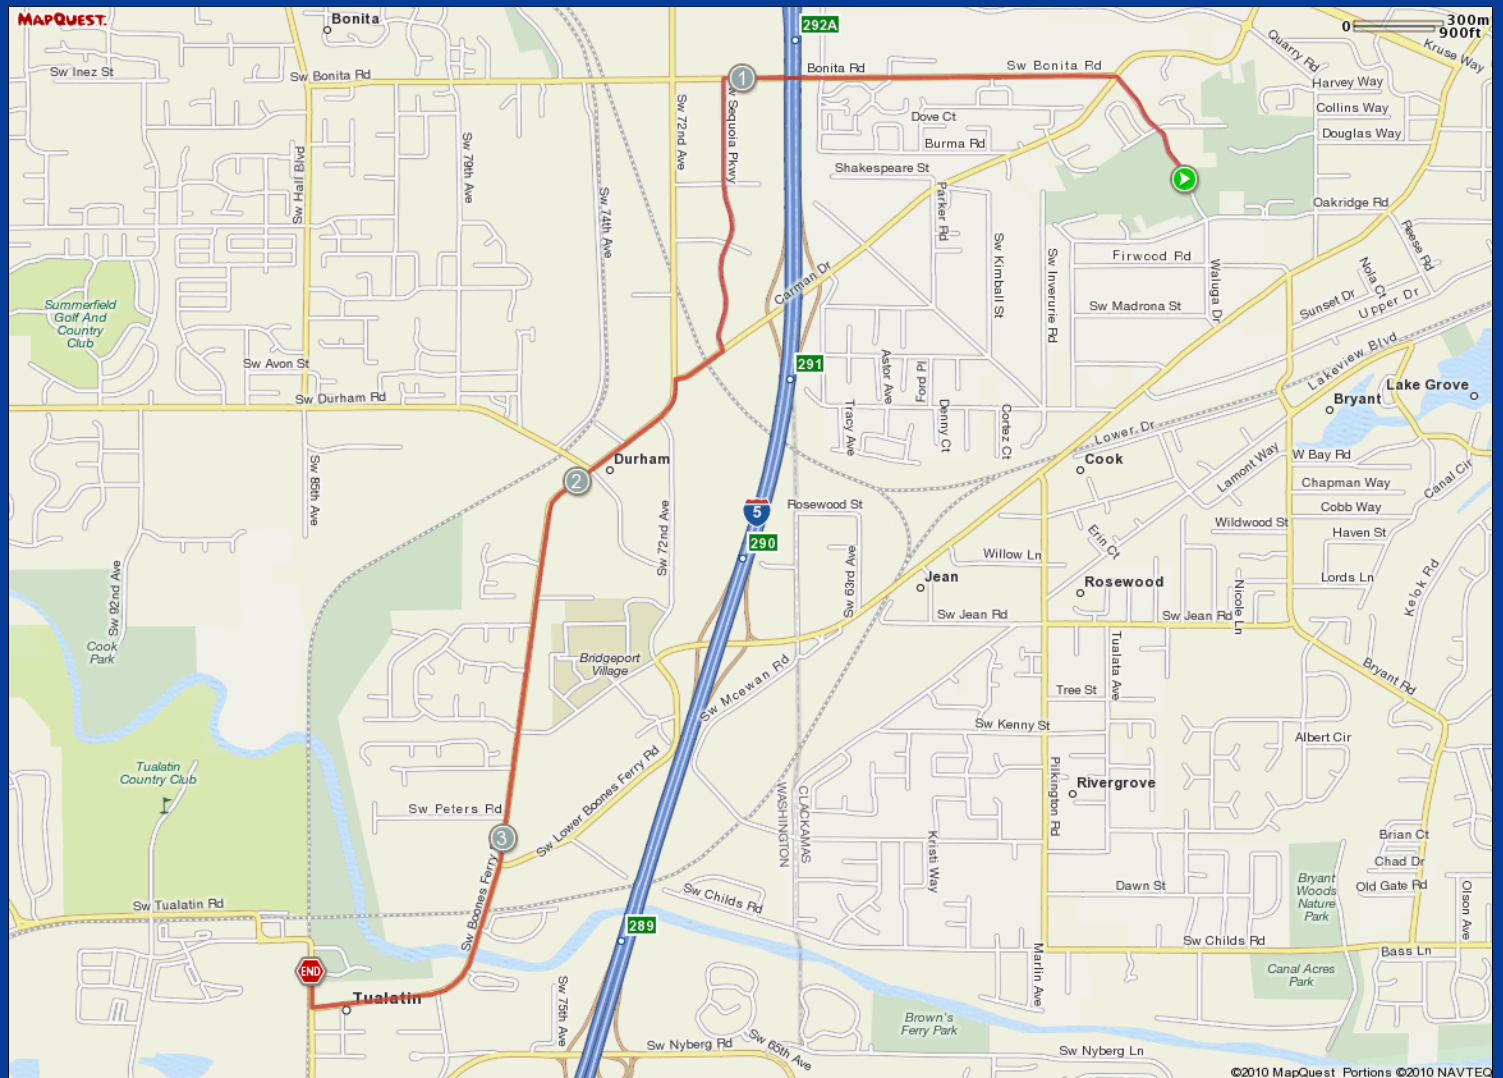

ROUTE DESCRIPTION:  
No Description Provided

ROUTE DESCRIPTION:  
No Description Provided

Notes			
AT		FOR	NOTES
0.29 mi.		4259ft	Turn left at Bonita Rd
1.09 mi.		3386ft	Turn left at SW Sequoia Pkwy
1.74 mi.		630ft	Turn right at SW Upper Boones Ferry Rd
1.86 mi.		1mi 1277ft	Turn left to stay on SW Upper Boones Ferry Rd
3.1 mi.		3139ft	Continue onto SW Boones Ferry Rd
3.69 mi.		433ft	Turn right at SW Tualatin Rd
3.77 mi.		-	Stop (Tualatin Community Park)