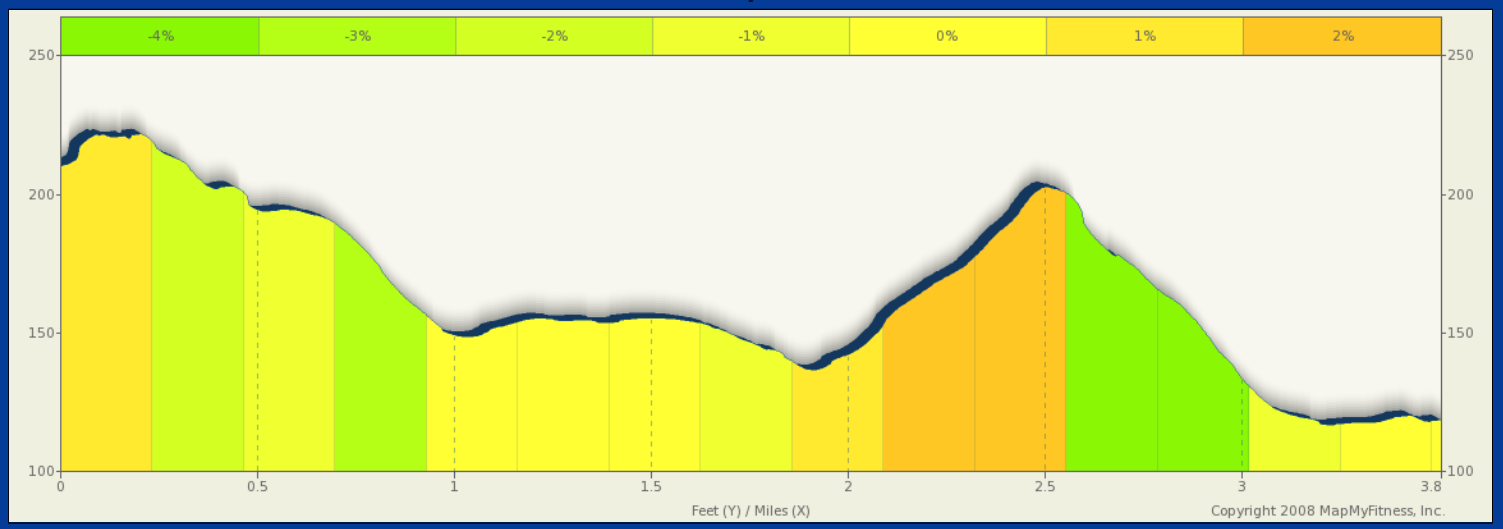

ROUTE DESCRIPTION:  
No Description Provided

ROUTE DESCRIPTION:  
No Description Provided

Notes			
AT		FOR	NOTES
0.29 mi.		4259ft	Turn left at Bonita Rd
1.09 mi.		3386ft	Turn left at SW Sequoia Pkwy
1.74 mi.		630ft	Turn right at SW Upper Boones Ferry Rd
1.86 mi.		1mi 1277ft	Turn left to stay on SW Upper Boones Ferry Rd
3.1 mi.		3139ft	Continue onto SW Boones Ferry Rd
3.69 mi.		433ft	Turn right at SW Tualatin Rd
3.77 mi.		-	Stop (Tualatin Community Park)