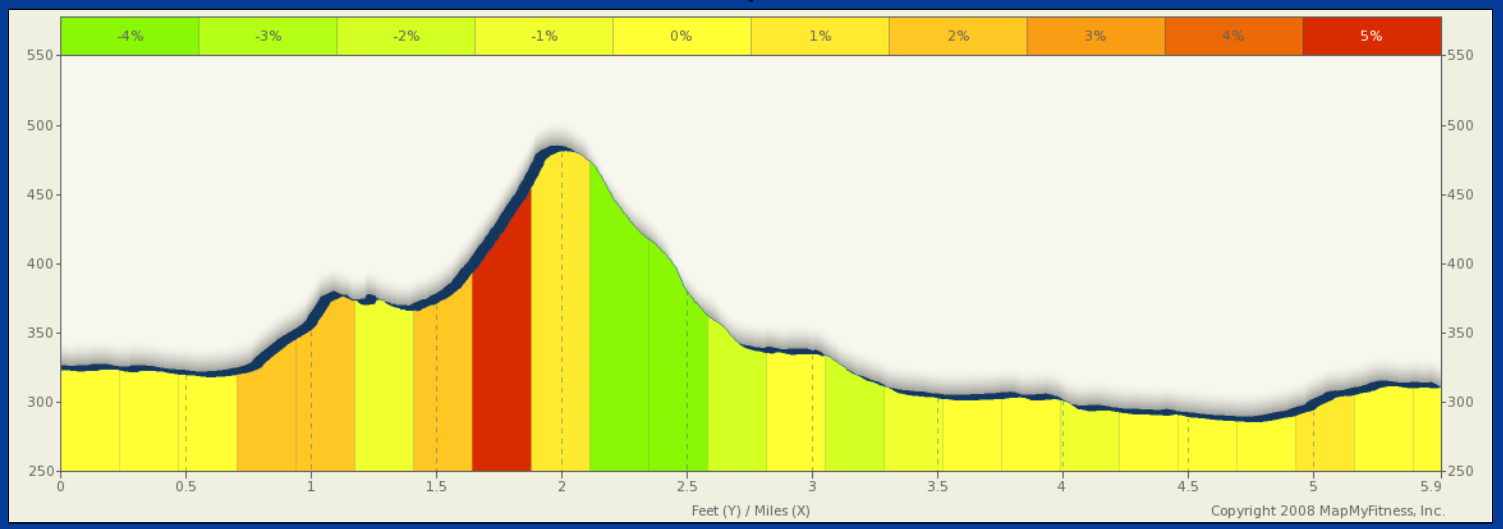

ROUTE DESCRIPTION:
No Description Provided

ROUTE DESCRIPTION:
No Description Provided

Notes		
AT	FOR	NOTES
0.04 mi.	486ft	Continue onto NE 4th Ave
0.13 mi.	2971ft	Turn left at N Main St
0.69 mi.	5mi 940ft	Continue onto OR-226 W
5.87 mi.	18ft	Turn left at Brewster Rd
5.88 mi.	-	Stop (Hwy 226 & Brewster Rd)