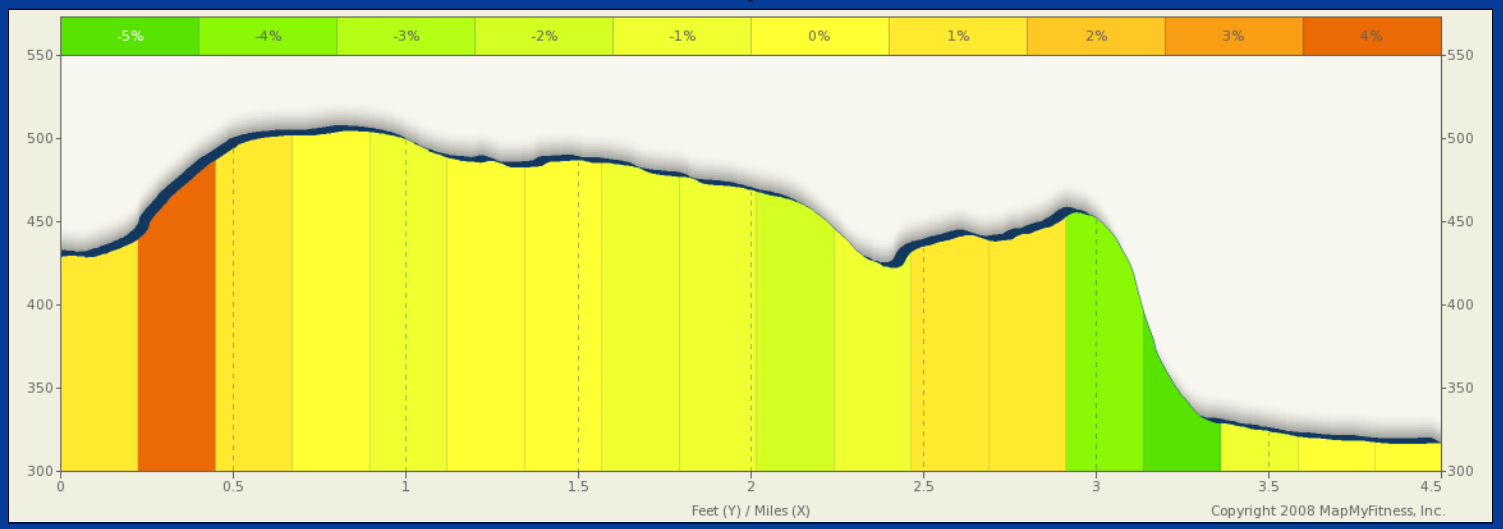

ROUTE DESCRIPTION:
 No Description Provided

ROUTE DESCRIPTION:
No Description Provided

Notes		
AT	FOR	NOTES
0.01 mi.		- Start

Notes		
AT	FOR	NOTES