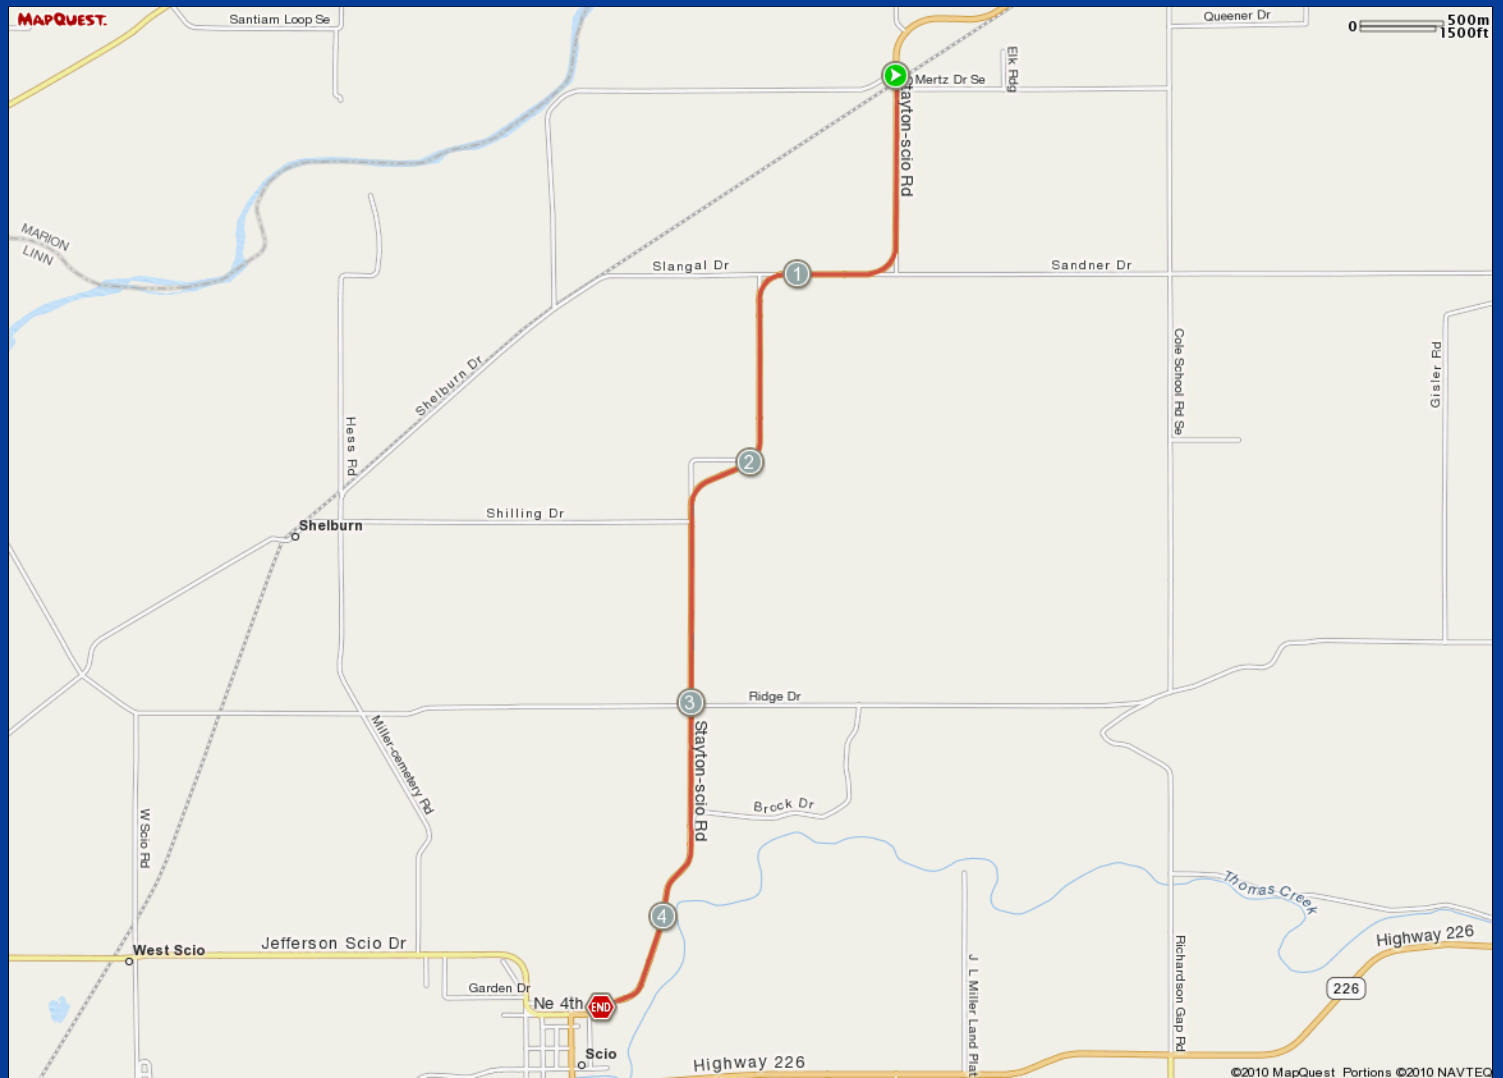

ROUTE DESCRIPTION:
 No Description Provided

ROUTE DESCRIPTION:
No Description Provided

Notes		
AT	FOR	NOTES
0.01 mi.		- Start

Notes		
AT	FOR	NOTES