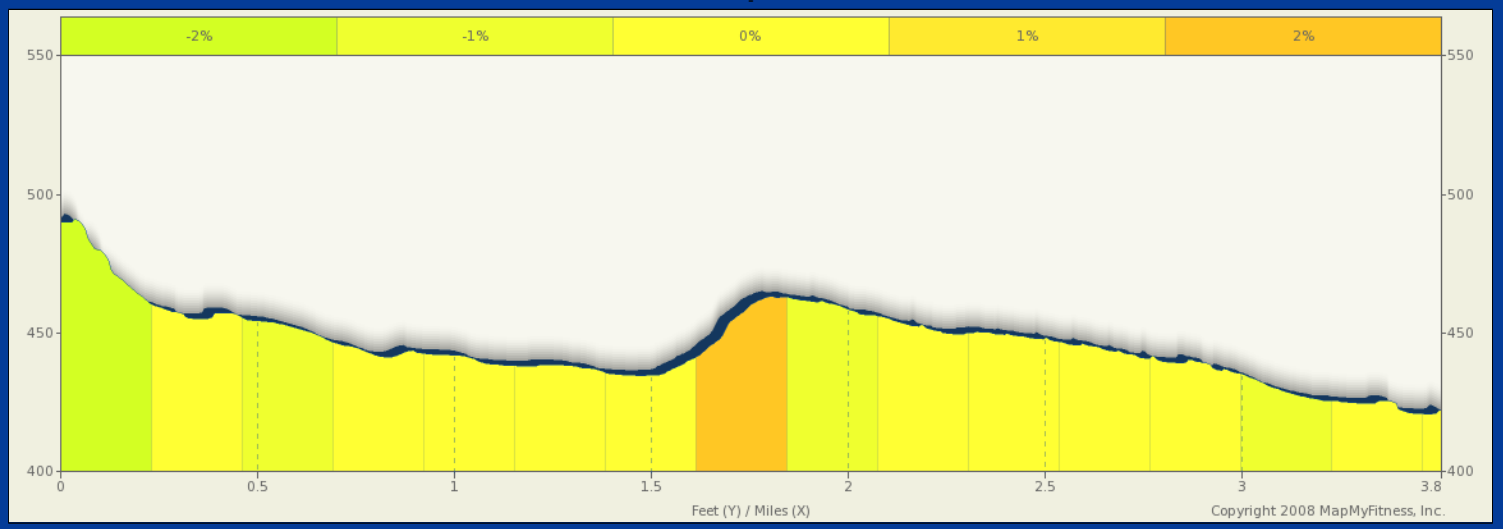

ROUTE DESCRIPTION:
 No Description Provided

ROUTE DESCRIPTION:
No Description Provided

Notes		
AT	FOR	NOTES
0.1 mi.	1761ft	Turn left at E Marion St
0.43 mi.	3mi 1953ft	Turn left at N 1st Ave
3.8 mi.	-	Stop (Stayton Scio Rd & Shelburn Dr)