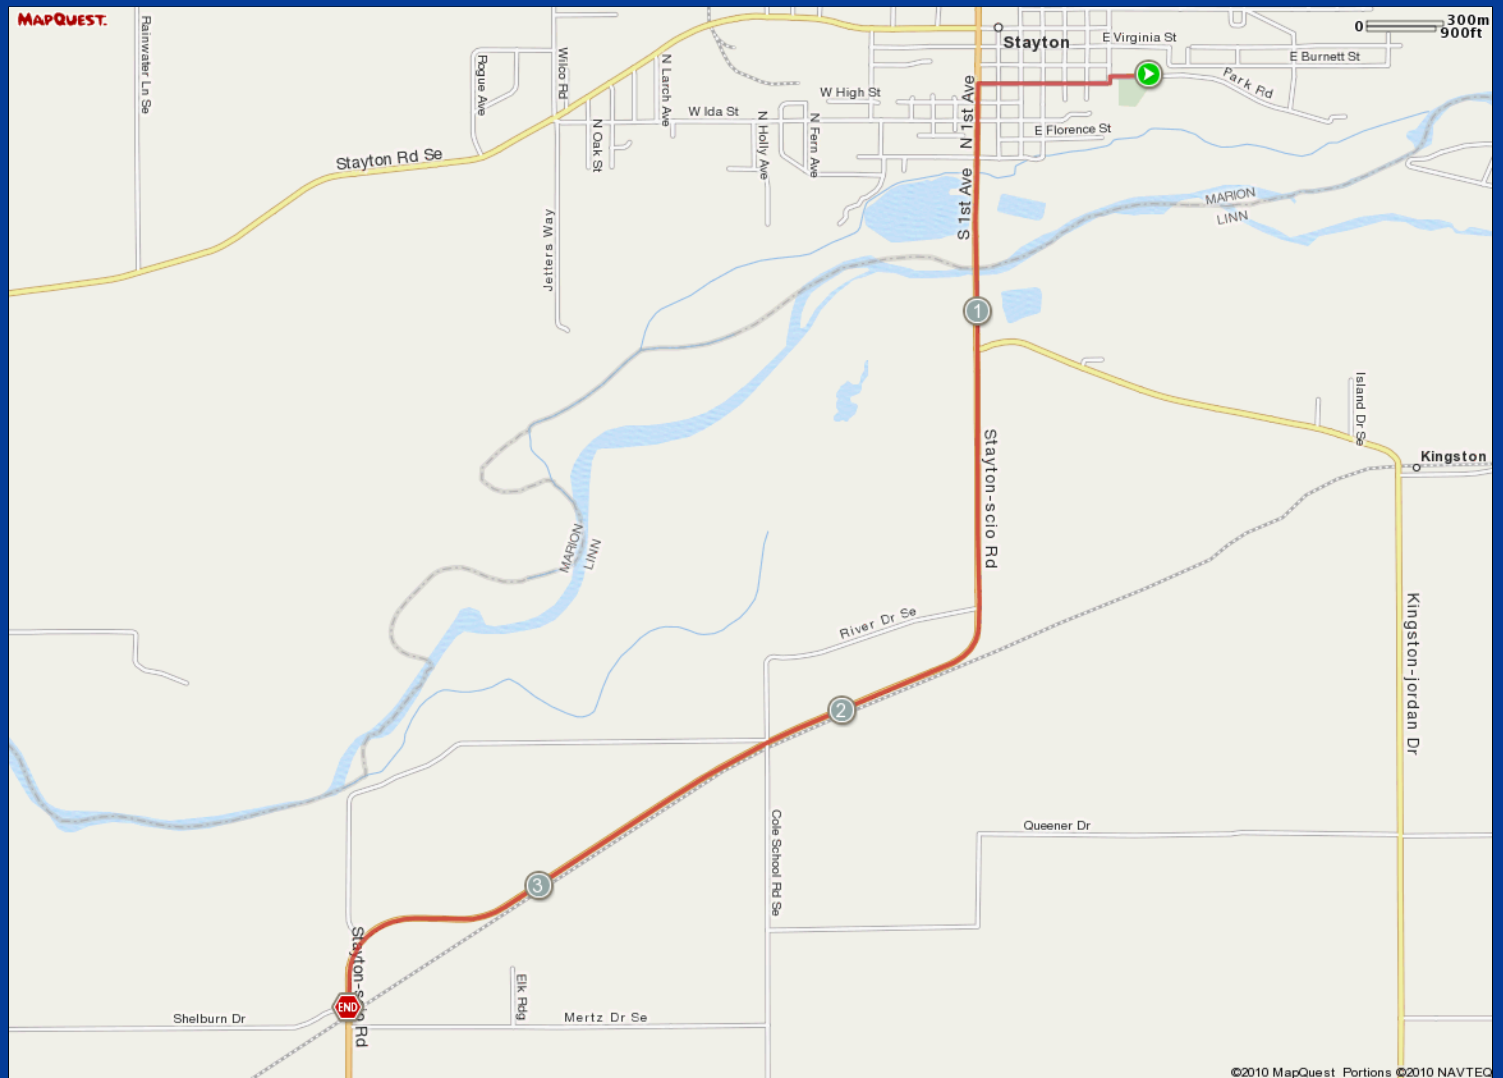

ROUTE DESCRIPTION:
 No Description Provided

ROUTE DESCRIPTION:
No Description Provided

Notes		
AT	FOR	NOTES
0.1 mi.	1761ft	Turn left at E Marion St
0.43 mi.	3mi 1953ft	Turn left at N 1st Ave
3.8 mi.	-	Stop (Stayton Scio Rd & Shelburn Dr)