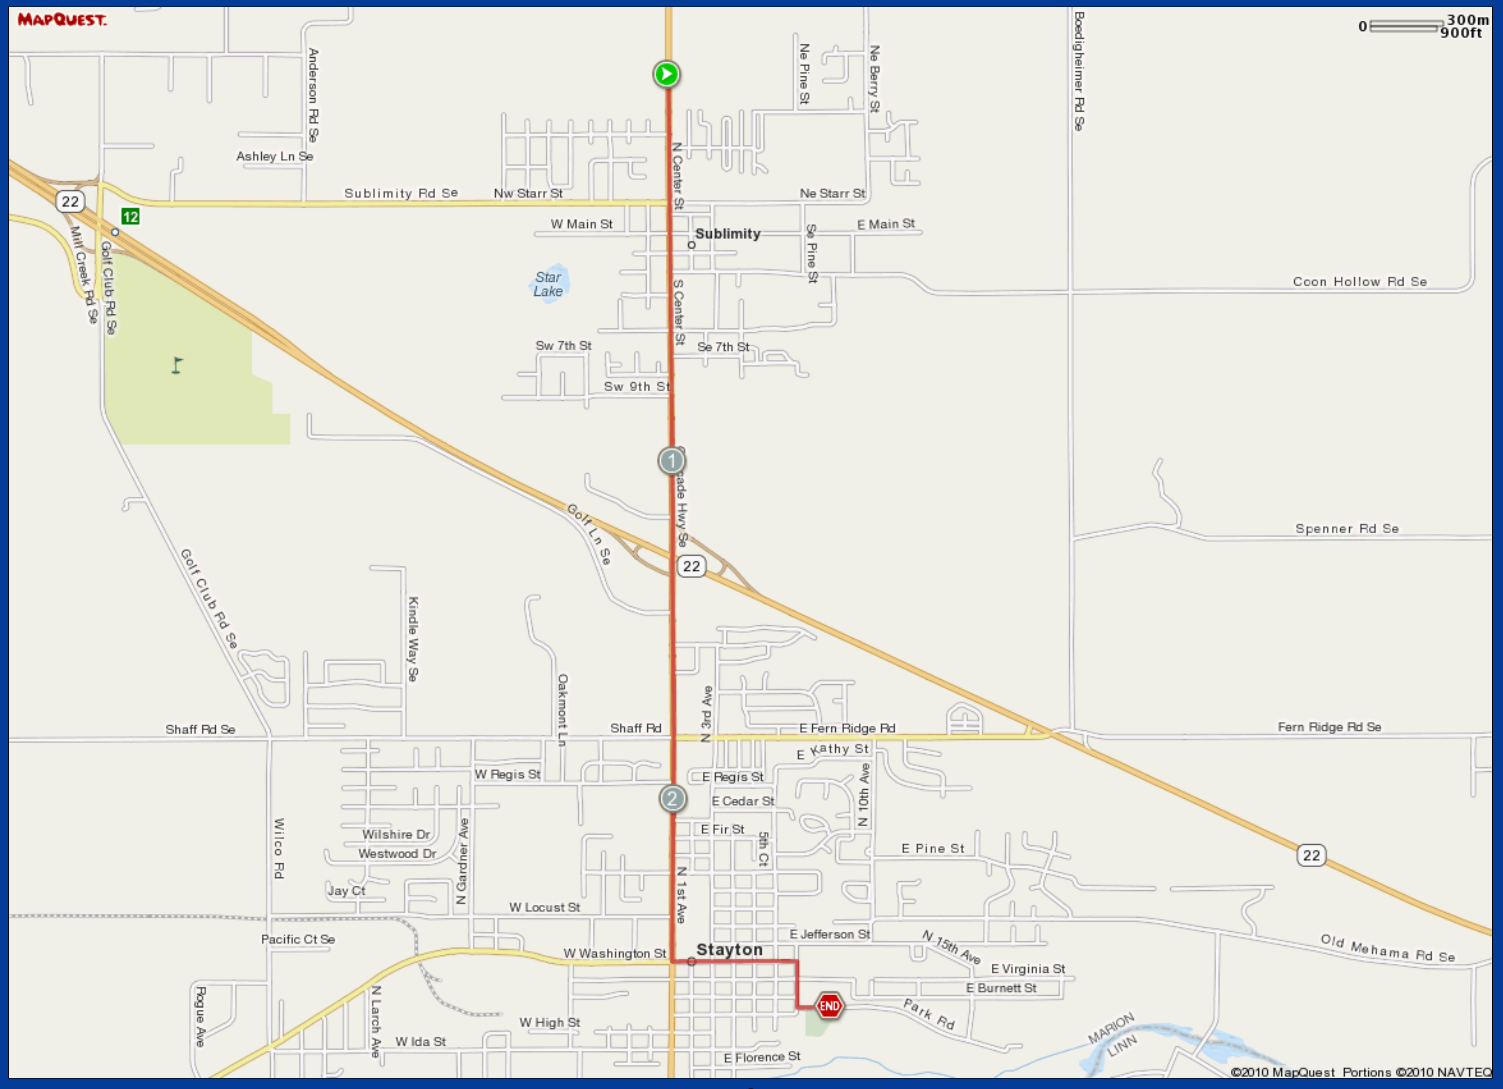

ROUTE DESCRIPTION:
No Description Provided

ROUTE DESCRIPTION:
No Description Provided

Notes		
AT	FOR	NOTES
1.86 mi.	 3310ft	Continue onto N 1st Ave
2.48 mi.	 1657ft	Turn left at E Washington St
2.8 mi.	 689ft	Turn right at N 7th Ave
2.93 mi.	 450ft	Turn left at Park Rd
3.01 mi.	 -	Stop (Stayton Park)