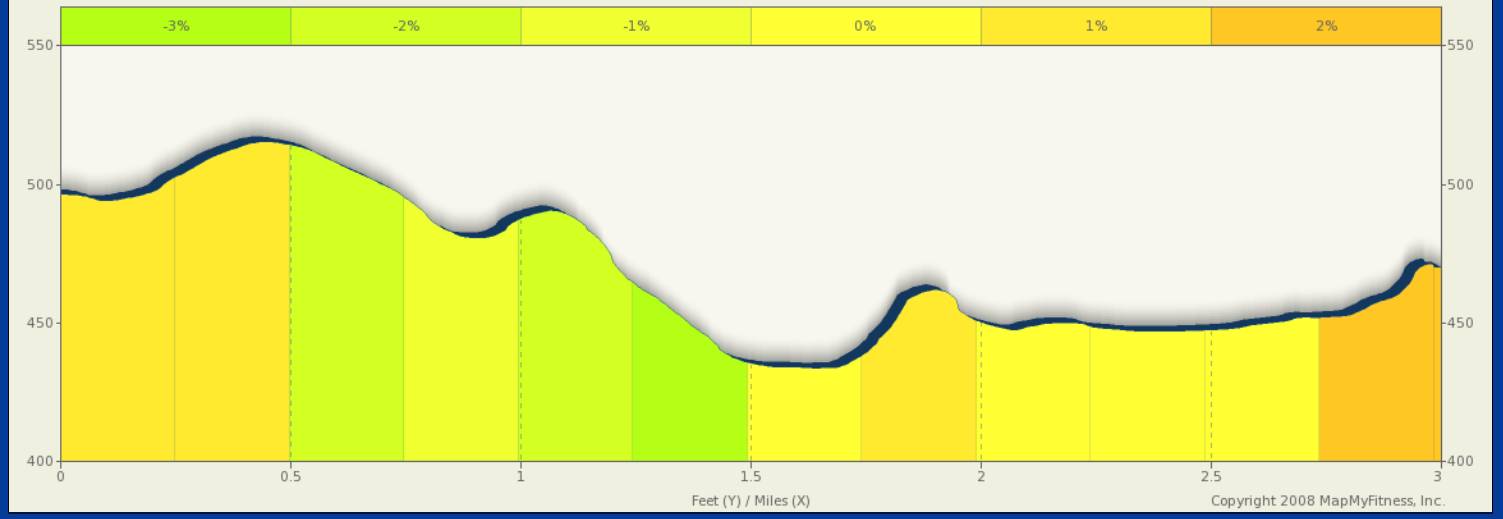

ROUTE DESCRIPTION:
No Description Provided

ROUTE DESCRIPTION:
No Description Provided

Notes		
AT	FOR	NOTES
1.86 mi.	 3310ft	Continue onto N 1st Ave
2.48 mi.	 1657ft	Turn left at E Washington St
2.8 mi.	 689ft	Turn right at N 7th Ave
2.93 mi.	 450ft	Turn left at Park Rd
3.01 mi.	 -	Stop (Stayton Park)