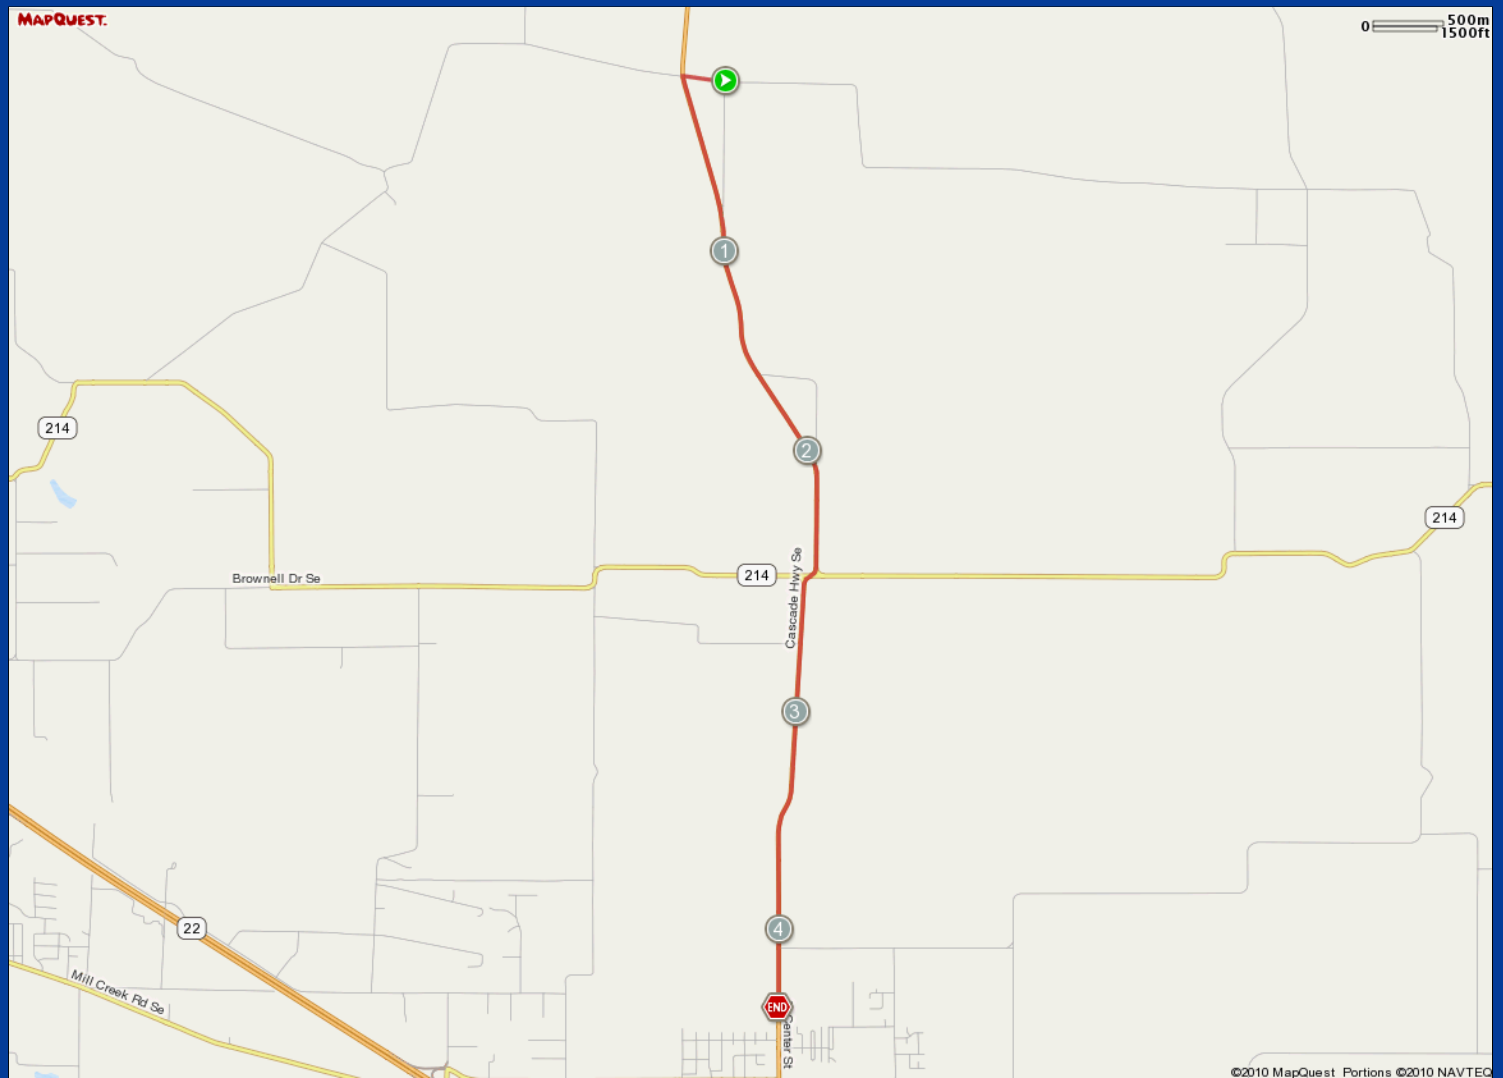

ROUTE DESCRIPTION:  
No Description Provided

ROUTE DESCRIPTION:  
No Description Provided

Notes		
AT	FOR	NOTES
0 mi.	1009ft	Turn right at Mc Elhaneey Rd SE
0.19 mi.	<b>4mi</b> 3237ft	Turn left at Cascade Hwy SE
4.81 mi.	-	Stop (Shoulder)