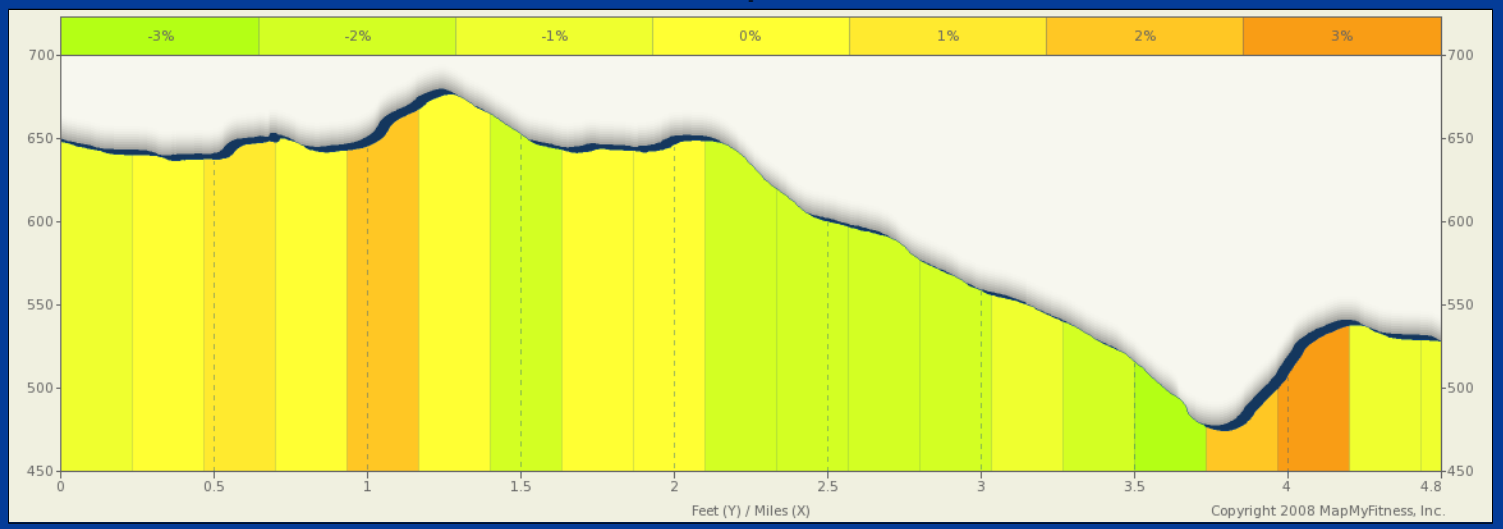

ROUTE DESCRIPTION:  
No Description Provided

ROUTE DESCRIPTION:  
No Description Provided

Notes		
AT	FOR	NOTES
0 mi.	1009ft	Turn right at Mc Elhaneey Rd SE
0.19 mi.	<b>4mi</b> 3237ft	Turn left at Cascade Hwy SE
4.81 mi.	-	Stop (Shoulder)