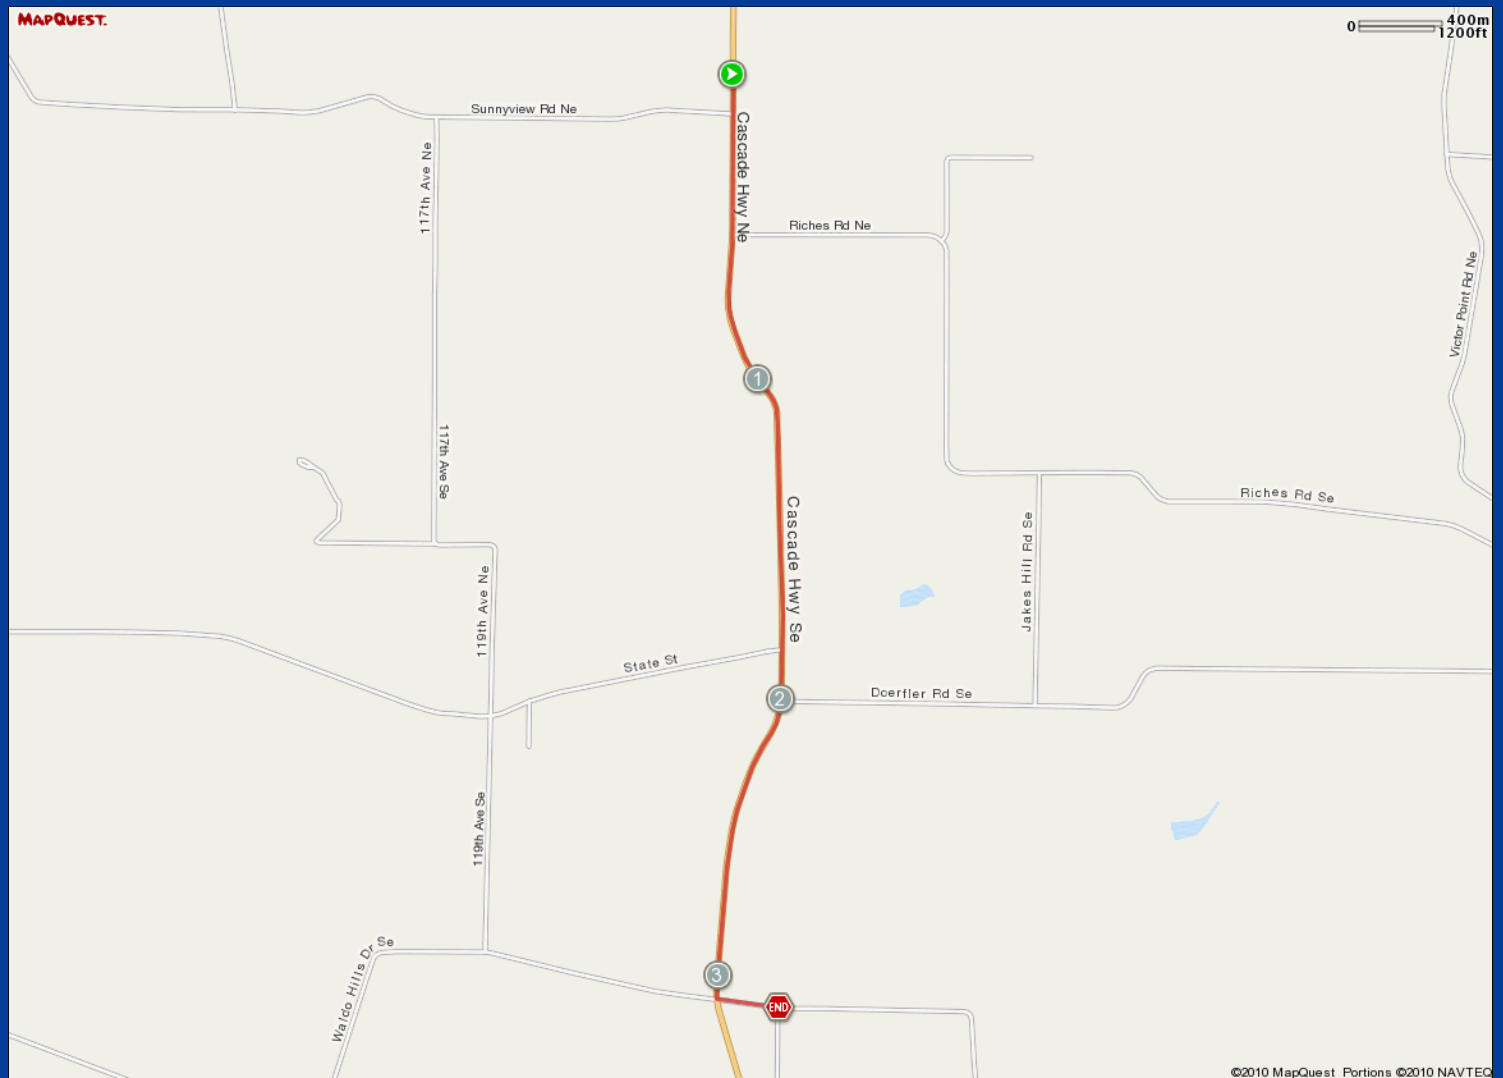

ROUTE DESCRIPTION:
No Description Provided

ROUTE DESCRIPTION:
No Description Provided

Notes

AT	FOR	NOTES
----	-----	-------

3.09 mi.	 -	Turn left at Waldo Hills Dr SE
----------	---	--------------------------------