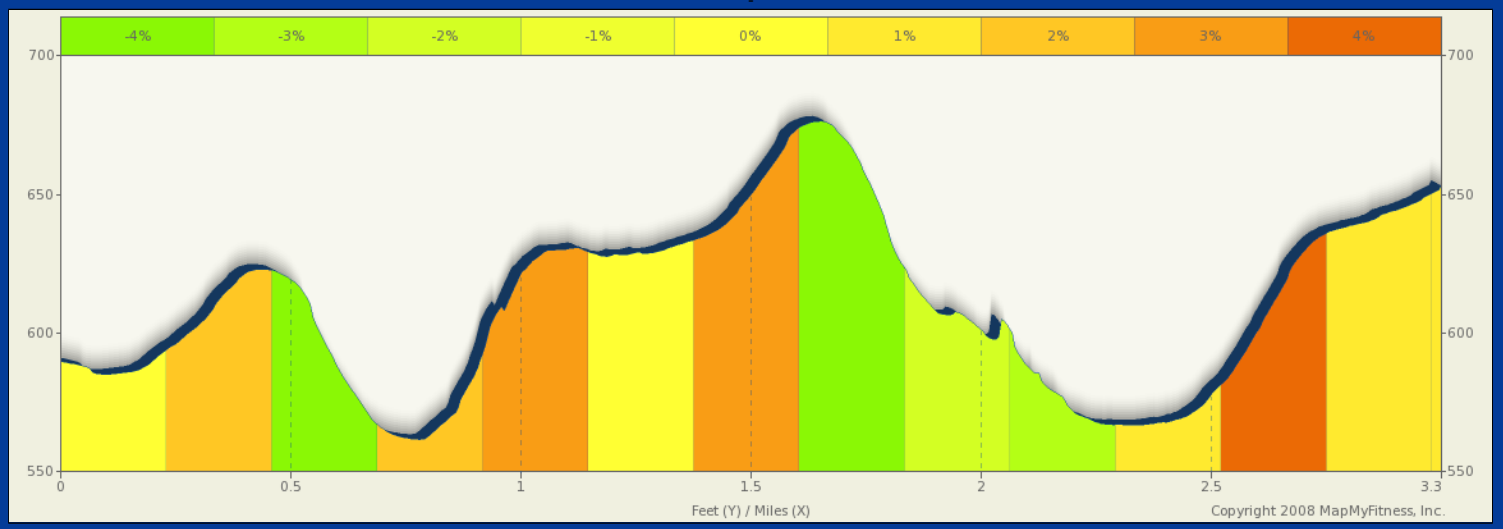

ROUTE DESCRIPTION:
No Description Provided

ROUTE DESCRIPTION:
No Description Provided

Notes

AT	FOR	NOTES
----	-----	-------

3.09 mi.	 -	Turn left at Waldo Hills Dr SE
----------	---	--------------------------------