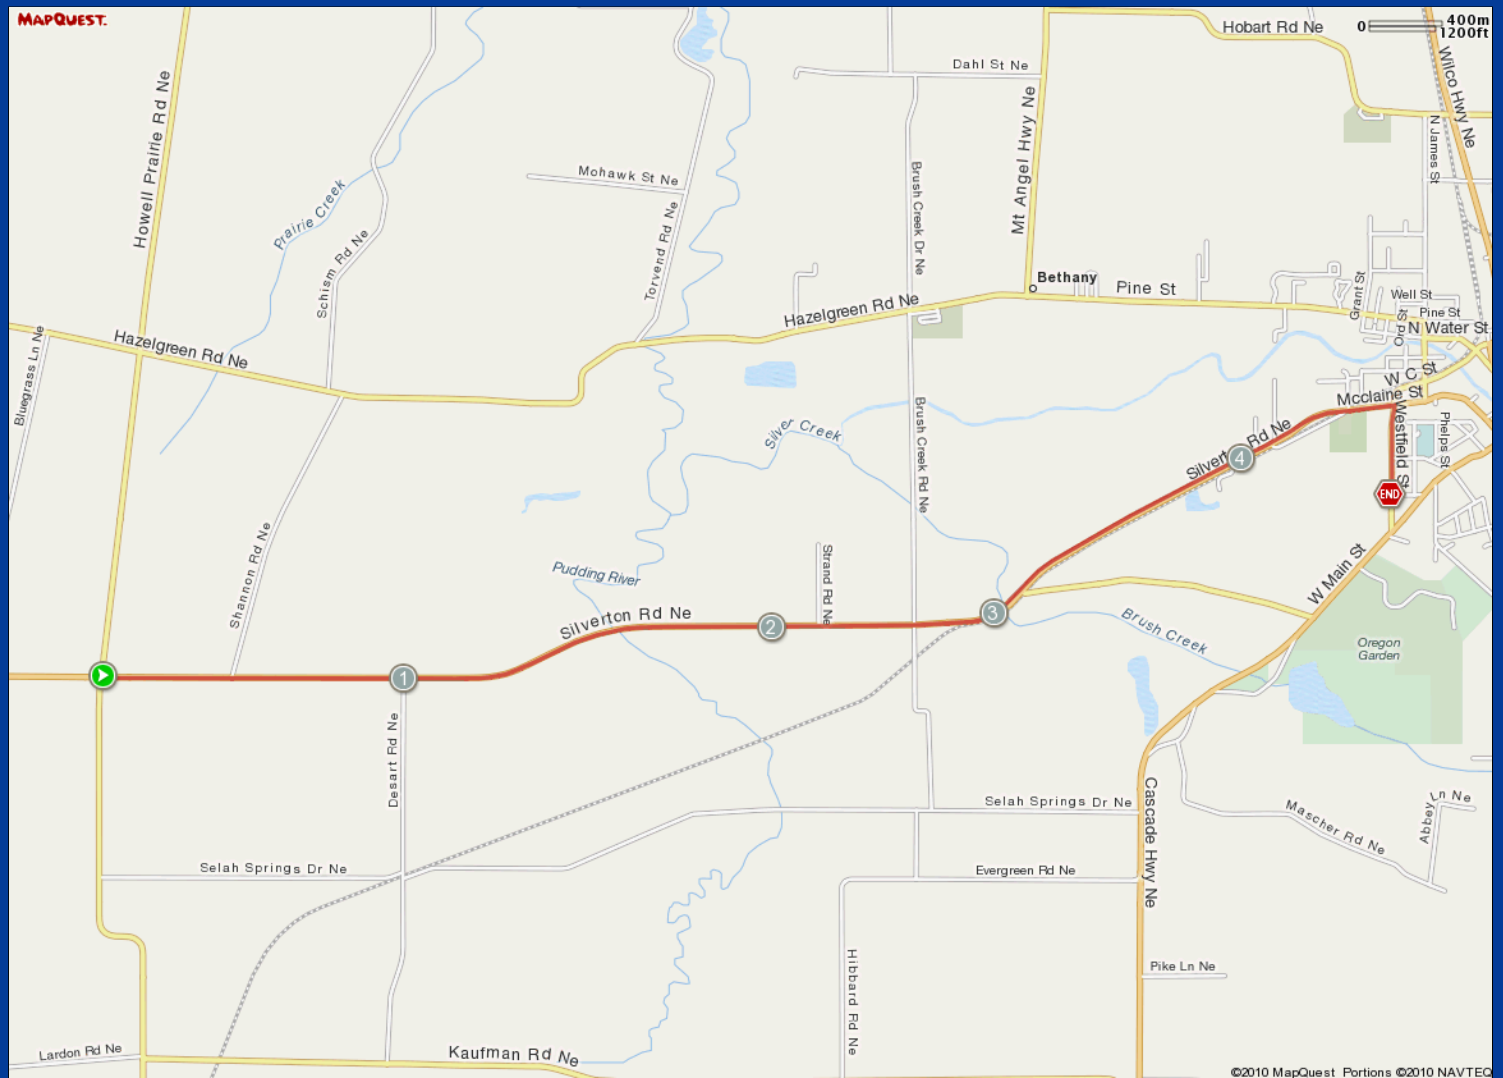

ROUTE DESCRIPTION:  
 No Description Provided

ROUTE DESCRIPTION:  
No Description Provided

Notes		
AT	FOR	NOTES
4.61 mi.		- Turn right at Westfield St

Notes		
AT	FOR	NOTES