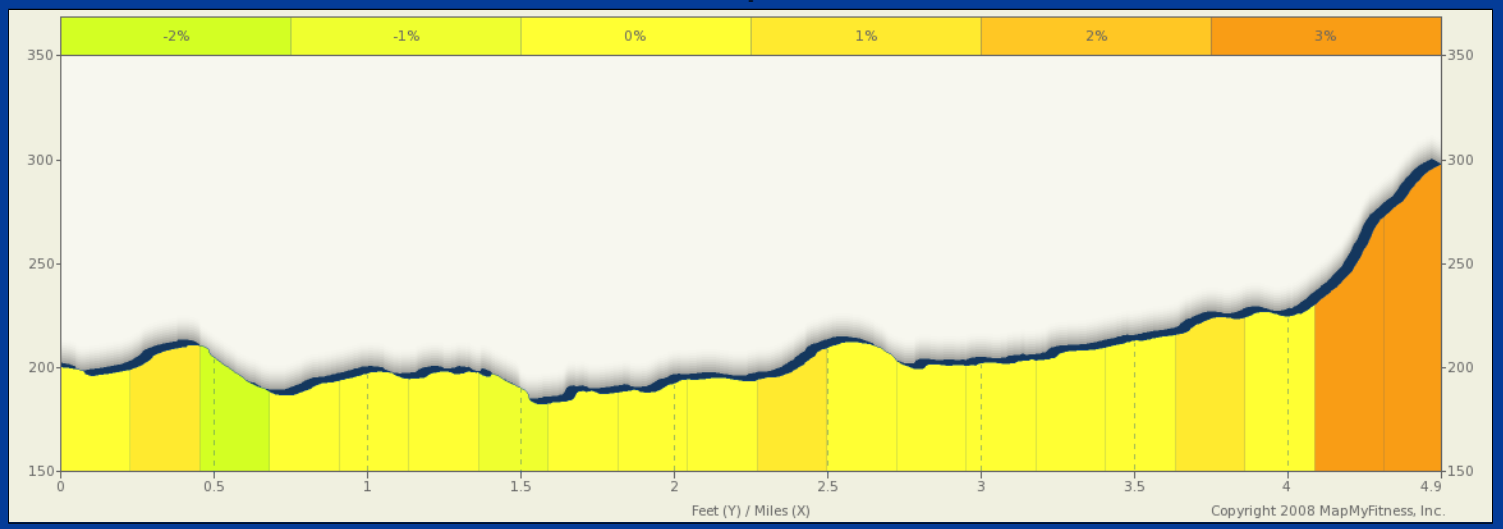

ROUTE DESCRIPTION:  
 No Description Provided

ROUTE DESCRIPTION:  
No Description Provided

Notes		
AT	FOR	NOTES
4.61 mi.		- Turn right at Westfield St

Notes		
AT	FOR	NOTES