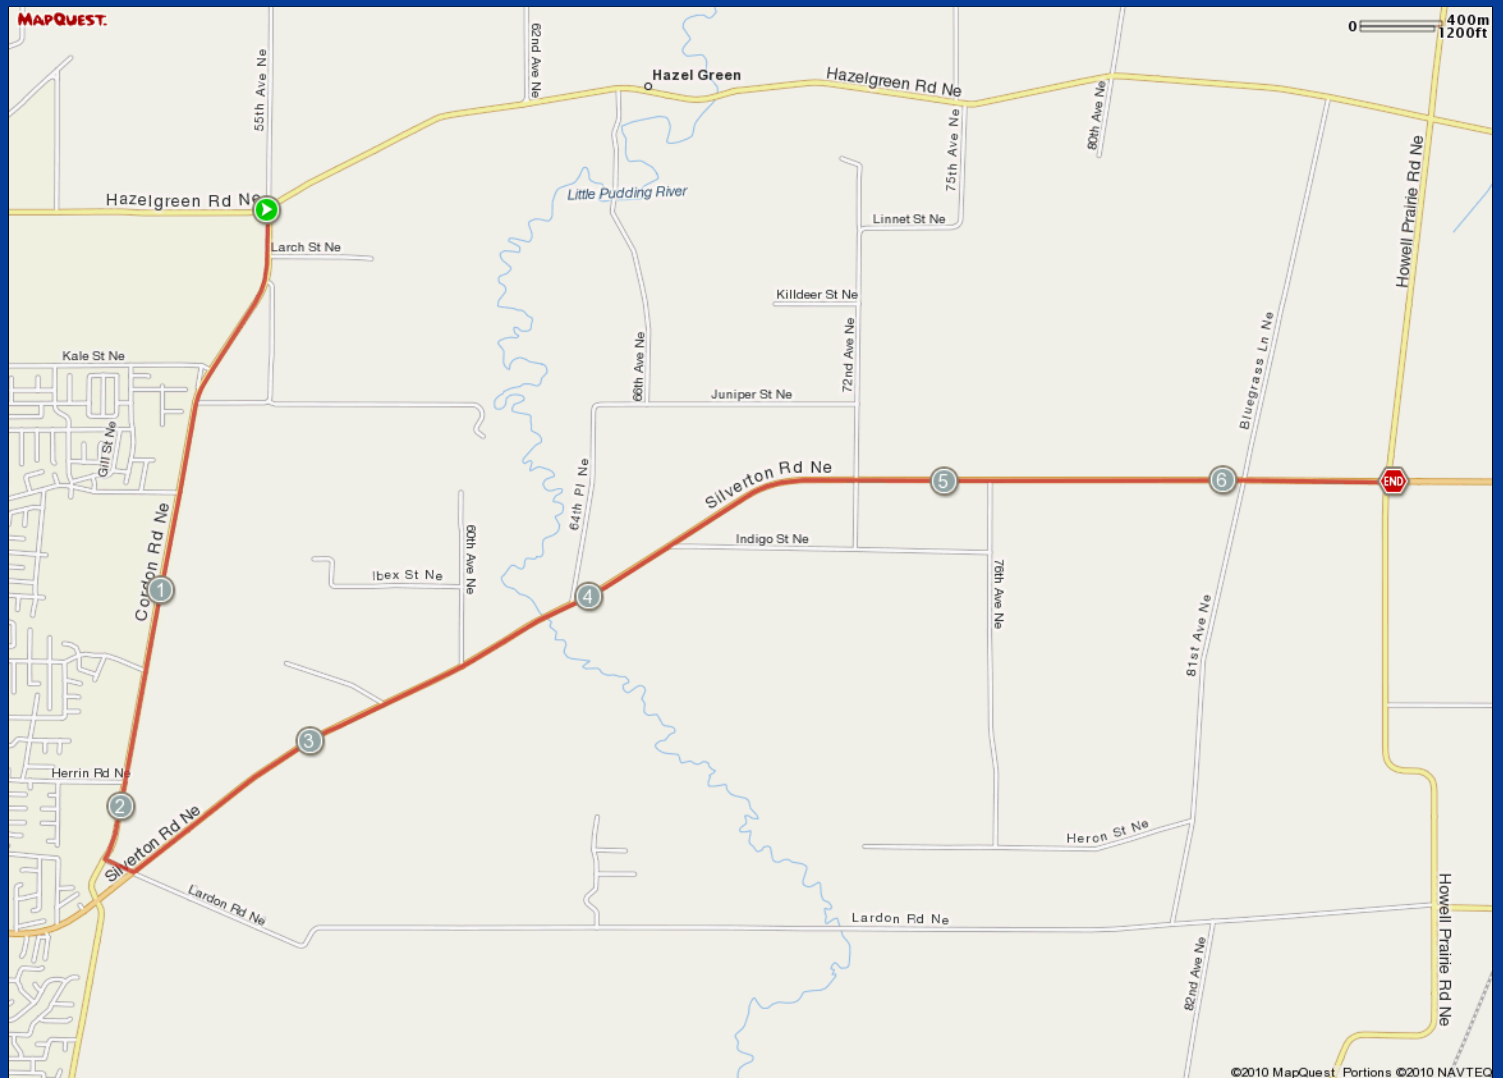

ROUTE DESCRIPTION:  
No Description Provided

ROUTE DESCRIPTION:  
No Description Provided

Notes

AT	FOR	NOTES
0.23 mi.	2mi 111ft	Continue onto Cordon Rd NE
2.25 mi.	514ft	Turn left at Lardon Rd NE
2.35 mi.	4mi 1010ft	Turn left at OR-213 N/ Silverton Rd NE
6.54 mi.	-	Stop (Shell Gas Station)