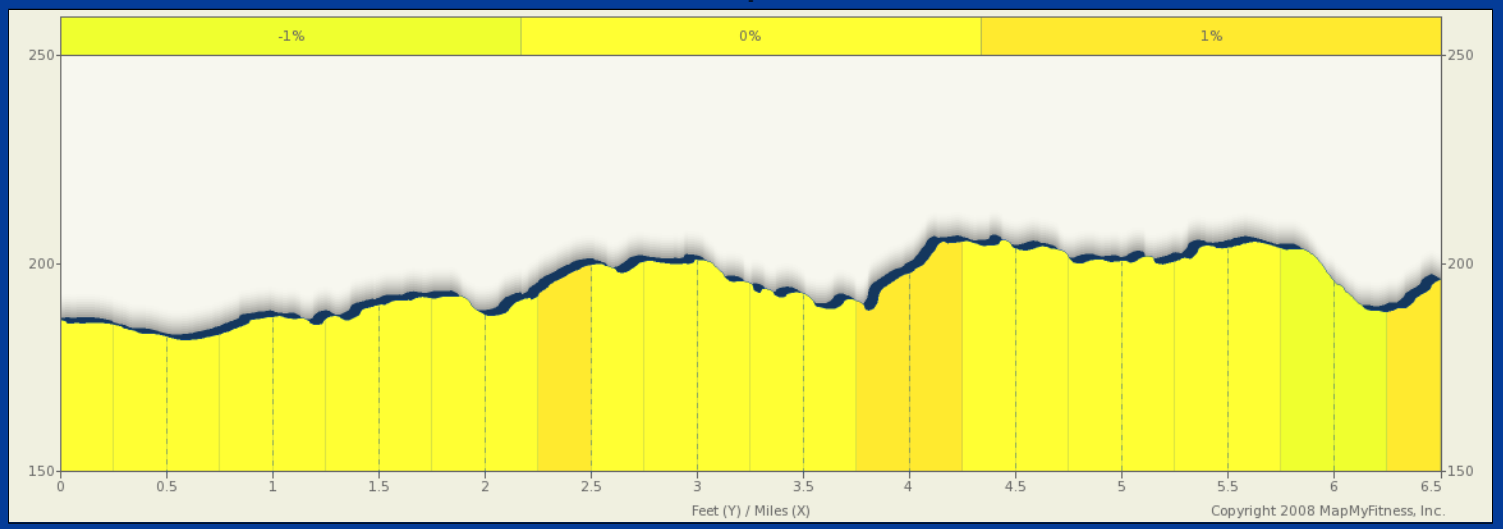

ROUTE DESCRIPTION:  
No Description Provided

ROUTE DESCRIPTION:  
No Description Provided

Notes

AT	FOR	NOTES
0.23 mi.	2mi 111ft	Continue onto Cordon Rd NE
2.25 mi.	514ft	Turn left at Lardon Rd NE
2.35 mi.	4mi 1010ft	Turn left at OR-213 N/ Silverton Rd NE
6.54 mi.	-	Stop (Shell Gas Station)