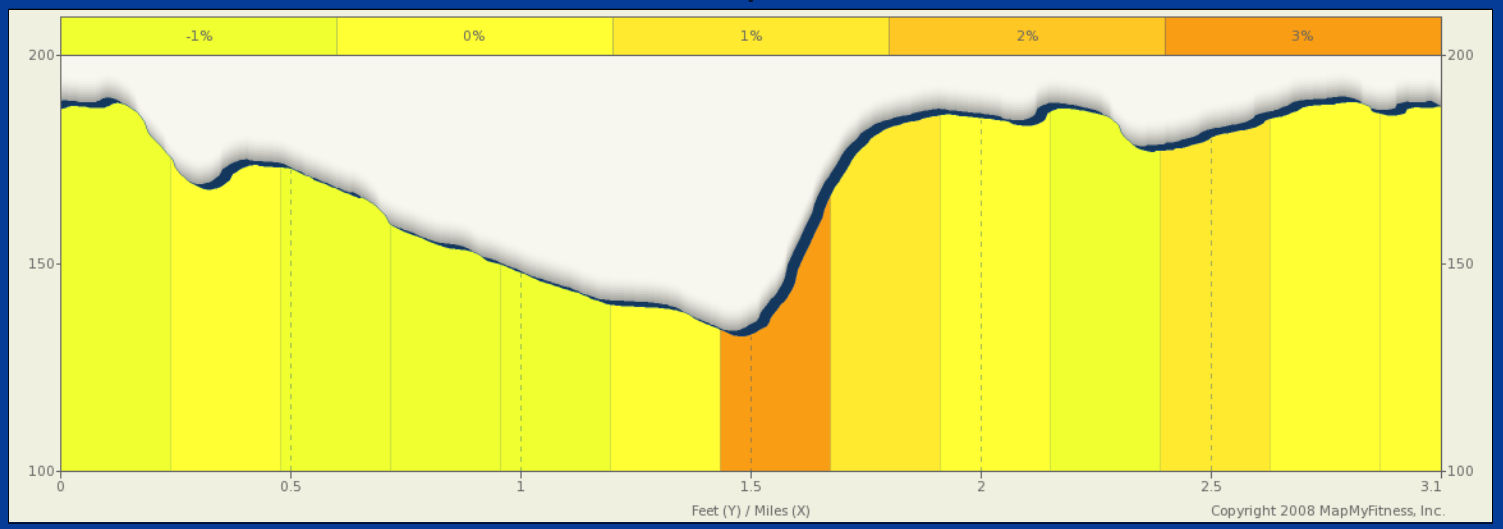

ROUTE DESCRIPTION:  
No Description Provided

ROUTE DESCRIPTION:  
No Description Provided

Notes		
AT	FOR	NOTES
0.08 mi.	1mi 3617ft	Turn right at OR-99E S/ Portland Rd NE
1.77 mi.	1mi 1966ft	Turn left at Hazelgreen Rd NE
3.14 mi.	53ft	Turn right at 55th Ave NE
3.15 mi.	-	Stop (EZ Orchards Farm Market)