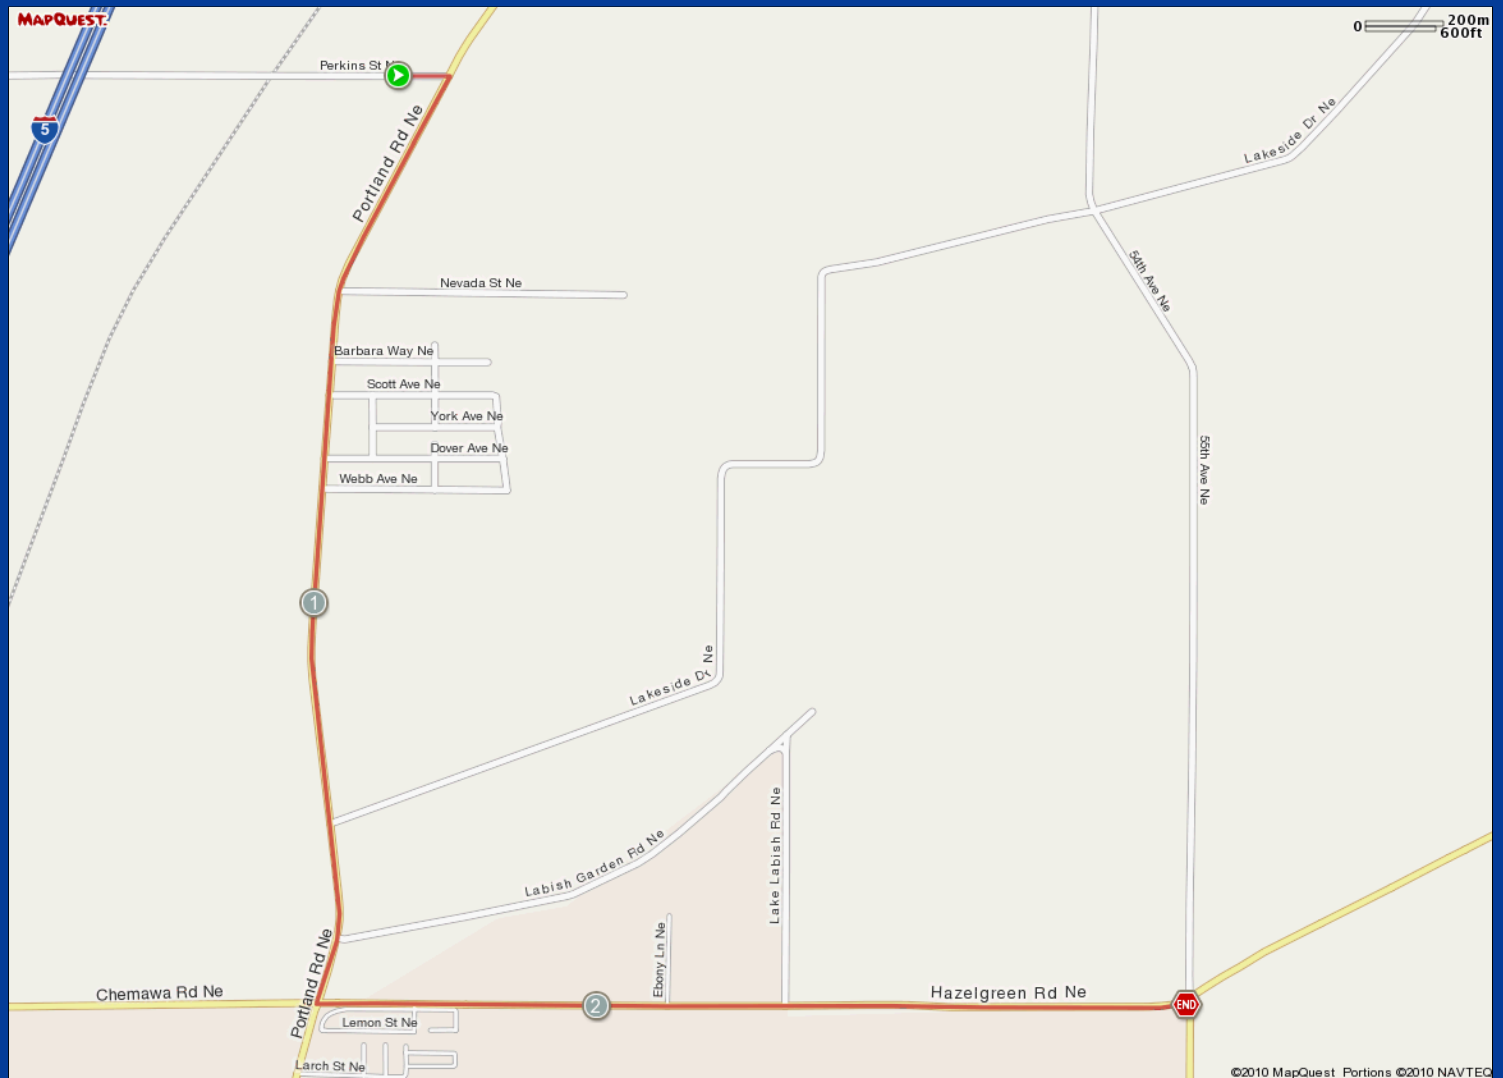

ROUTE DESCRIPTION:  
No Description Provided

ROUTE DESCRIPTION:  
No Description Provided

Notes		
AT	FOR	NOTES
0.08 mi.	1mi 3617ft	Turn right at OR-99E S/ Portland Rd NE
1.77 mi.	1mi 1966ft	Turn left at Hazelgreen Rd NE
3.14 mi.	53ft	Turn right at 55th Ave NE
3.15 mi.	-	Stop (EZ Orchards Farm Market)