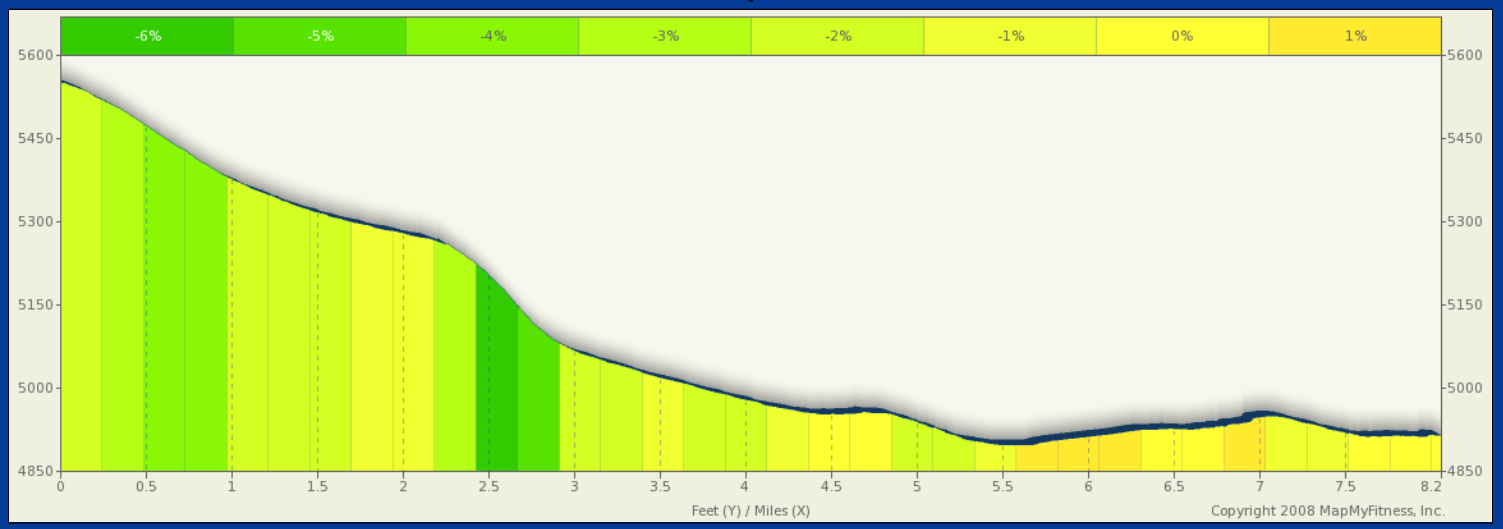

ROUTE DESCRIPTION:  
No Description Provided

ROUTE DESCRIPTION:  
No Description Provided

Notes

AT	FOR	NOTES
----	-----	-------

8.25 mi.	 -	Stop
----------	---	------

Notes

AT	FOR	NOTES
----	-----	-------