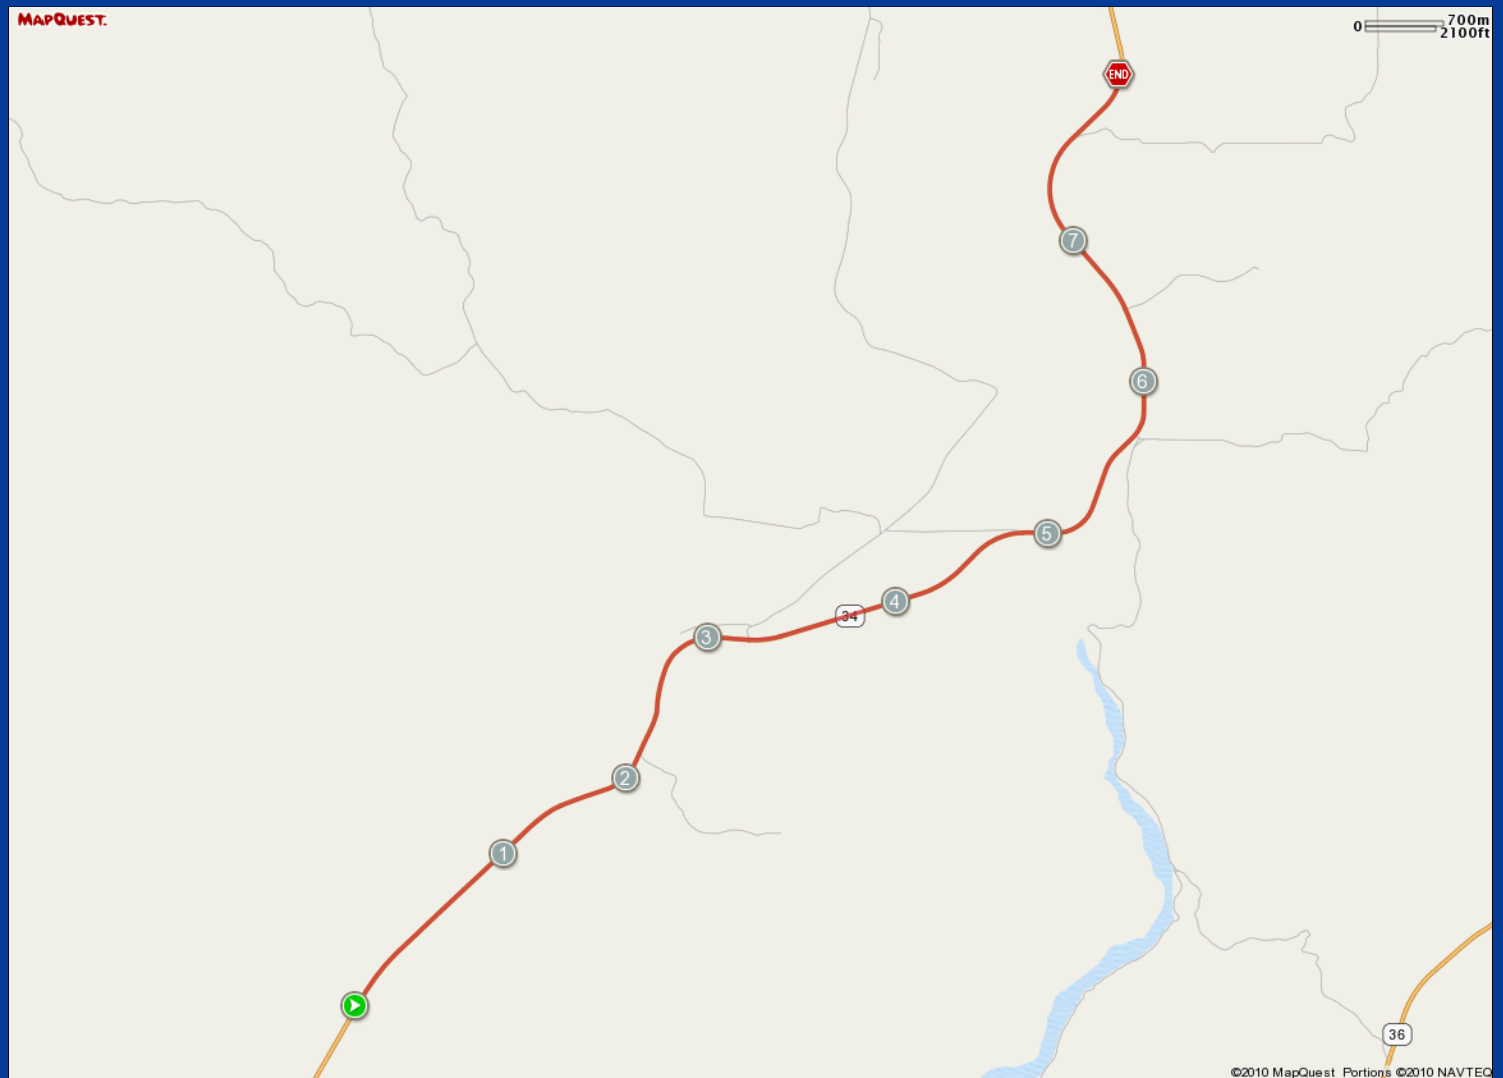

ROUTE DESCRIPTION:  
No Description Provided

ROUTE DESCRIPTION:  
No Description Provided

Notes

AT	FOR	NOTES
----	-----	-------

8.25 mi.	 -	Stop
----------	---	------

Notes

AT	FOR	NOTES
----	-----	-------