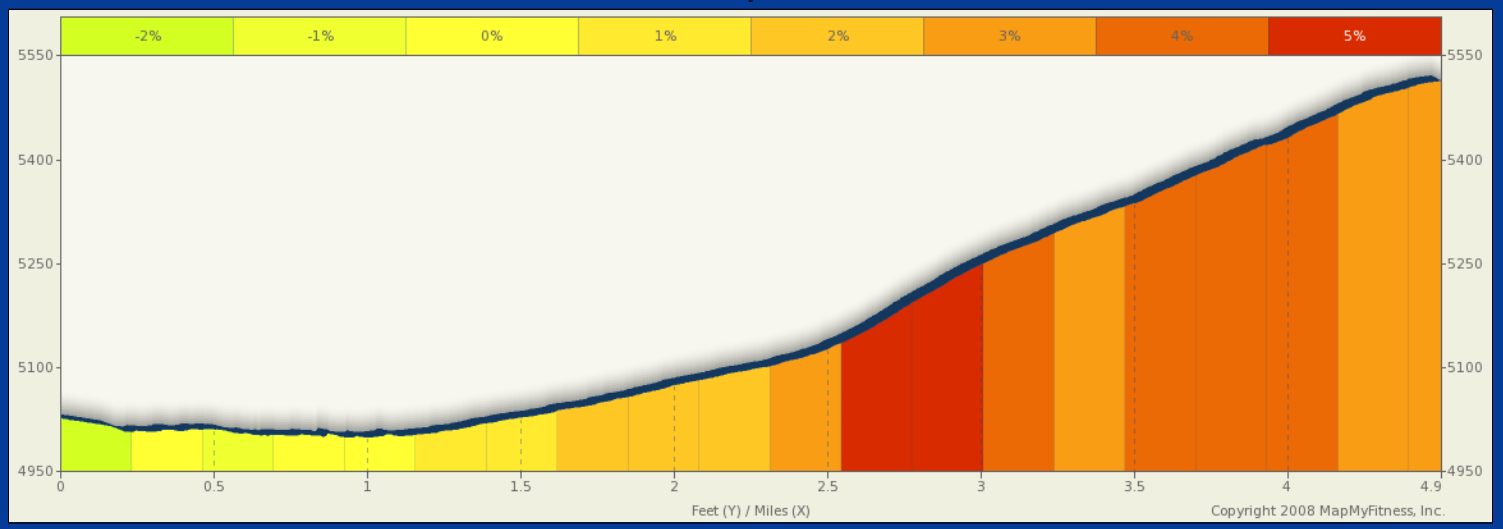

ROUTE DESCRIPTION:  
No Description Provided

ROUTE DESCRIPTION:  
No Description Provided

Notes

AT	FOR	NOTES
4.86 mi.	 -	Stop

Notes

AT	FOR	NOTES
----	-----	-------