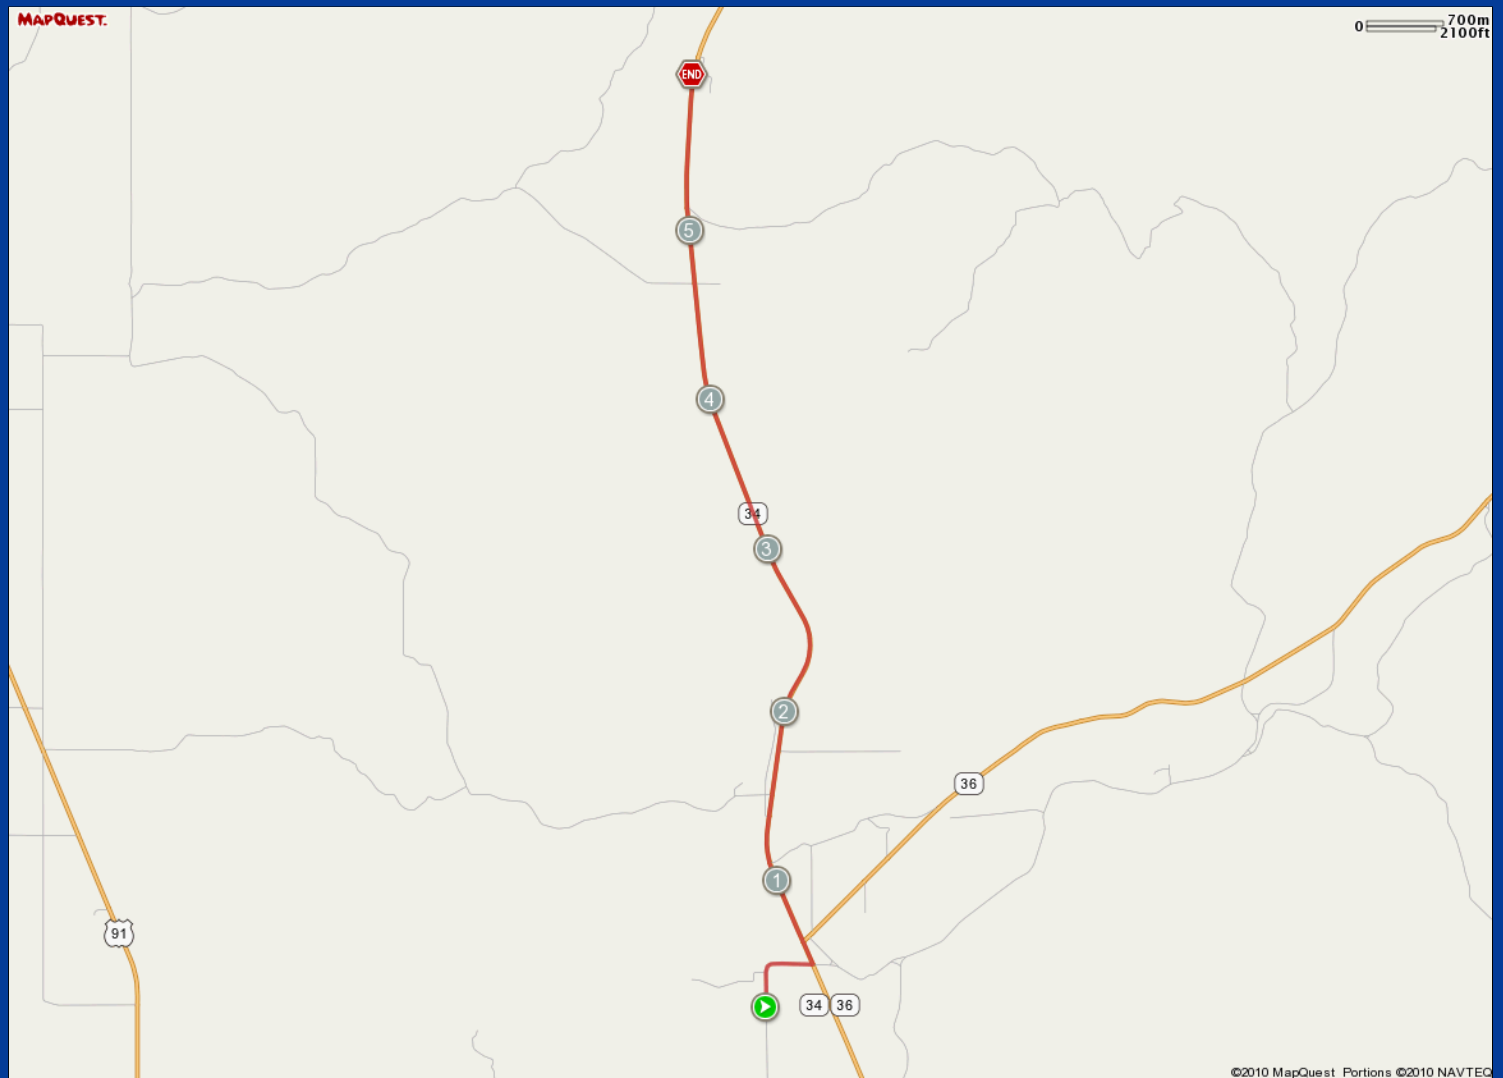

ROUTE DESCRIPTION:
No Description Provided

©2010 MapQuest. Portions ©2010 NAVTEC

Copyright 2008 MapMyFitness, Inc.

ROUTE DESCRIPTION:
No Description Provided

Notes		
AT	FOR	NOTES
0.21 mi.	1548ft	Continue onto E 3700 N
0.51 mi.	774ft	Turn left at ID-36 E/ ID-36 Scenic E
0.65 mi.	5mi 1782ft	Continue onto ID-34 E
5.99 mi.	-	Stop