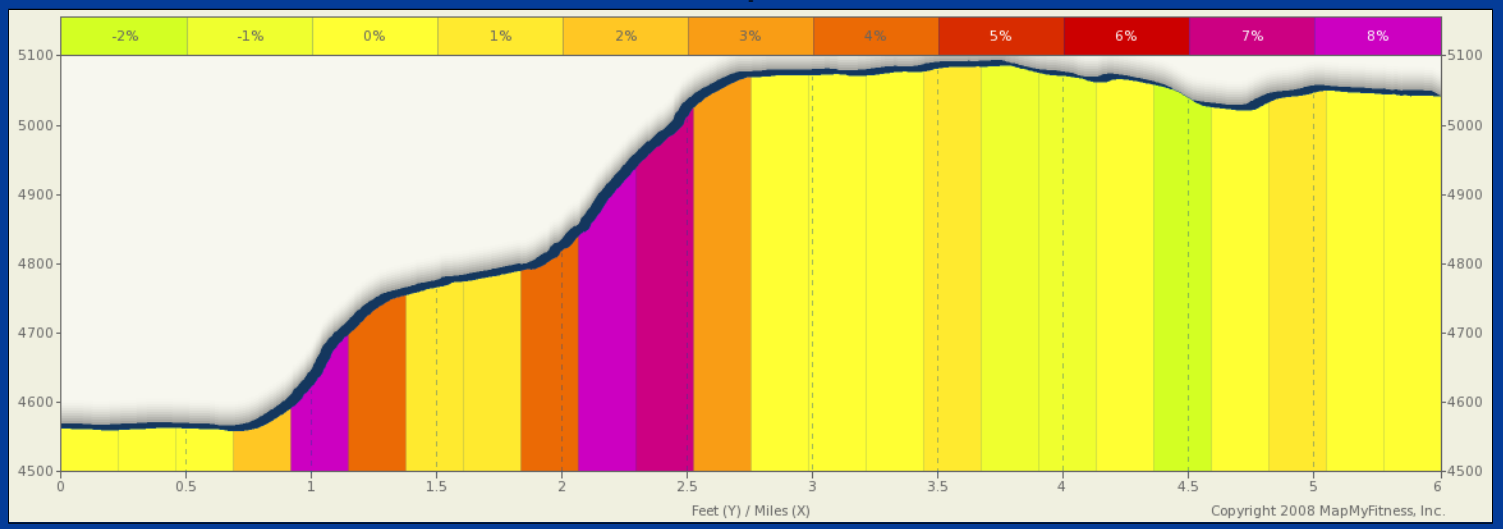

ROUTE DESCRIPTION:
No Description Provided

©2010 MapQuest. Portions ©2010 NAVTEC

Copyright 2008 MapMyFitness, Inc.

ROUTE DESCRIPTION:
No Description Provided

Notes		
AT	FOR	NOTES
0.21 mi.	1548ft	Continue onto E 3700 N
0.51 mi.	774ft	Turn left at ID-36 E/ ID-36 Scenic E
0.65 mi.	5mi 1782ft	Continue onto ID-34 E
5.99 mi.	-	Stop