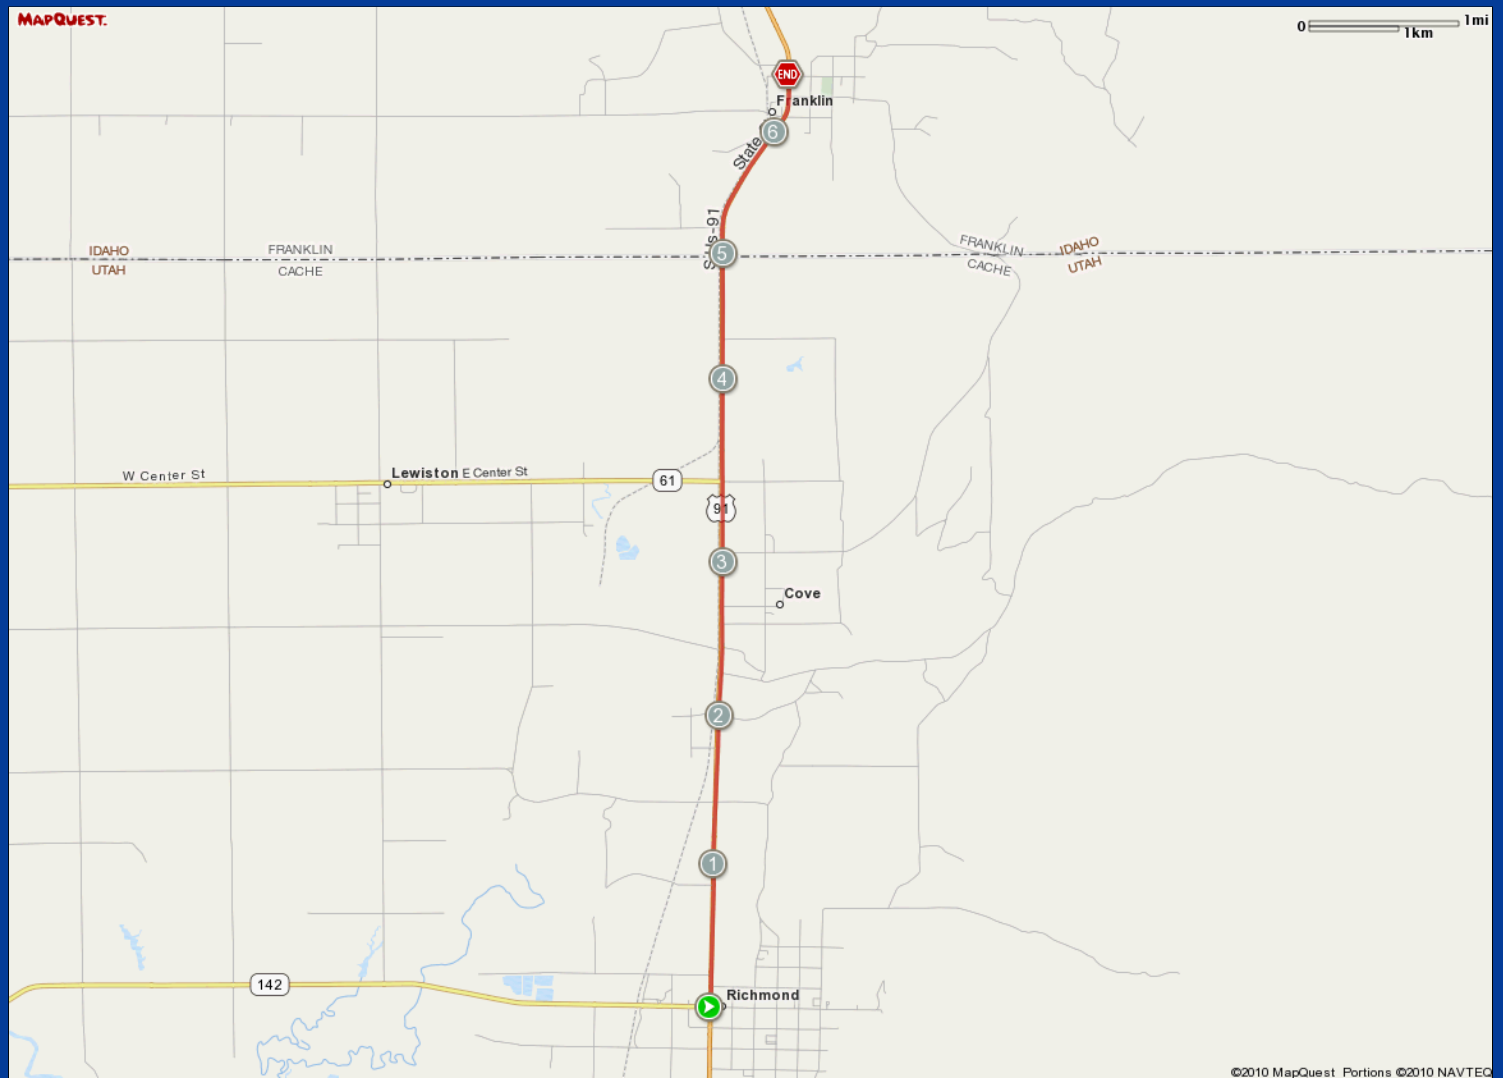

ROUTE DESCRIPTION:  
No Description Provided

ROUTE DESCRIPTION:  
No Description Provided

Notes

AT	FOR	NOTES
----	-----	-------

6.69 mi.	 -	Stop
----------	---	------

Notes

AT	FOR	NOTES
----	-----	-------