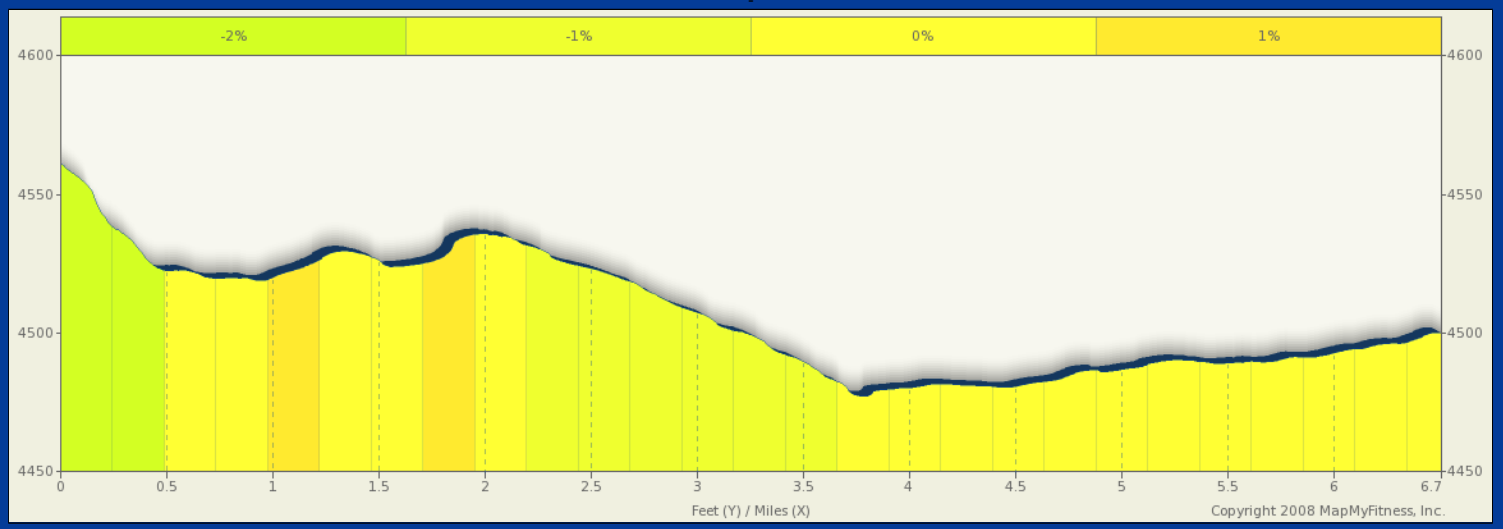

ROUTE DESCRIPTION:  
No Description Provided

ROUTE DESCRIPTION:  
No Description Provided

Notes

AT	FOR	NOTES
----	-----	-------

6.69 mi.	 -	Stop
----------	---	------

Notes

AT	FOR	NOTES
----	-----	-------