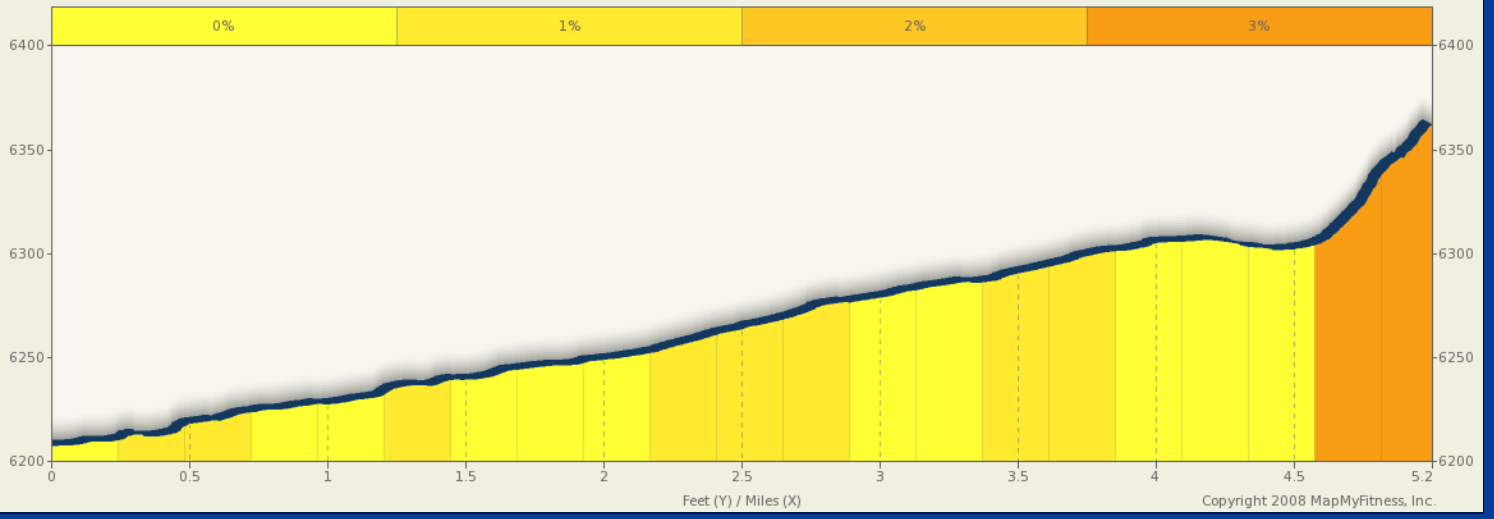

ROUTE DESCRIPTION:
No Description Provided

ROUTE DESCRIPTION:
No Description Provided

Notes

AT	FOR	NOTES
4.33 mi.	2116ft	Turn left at 226/ Teton Village Rd
4.73 mi.	1327ft	Turn left at Village Dr
4.98 mi.	1199ft	Continue onto Cody Ln
5.21 mi.	-	Stop