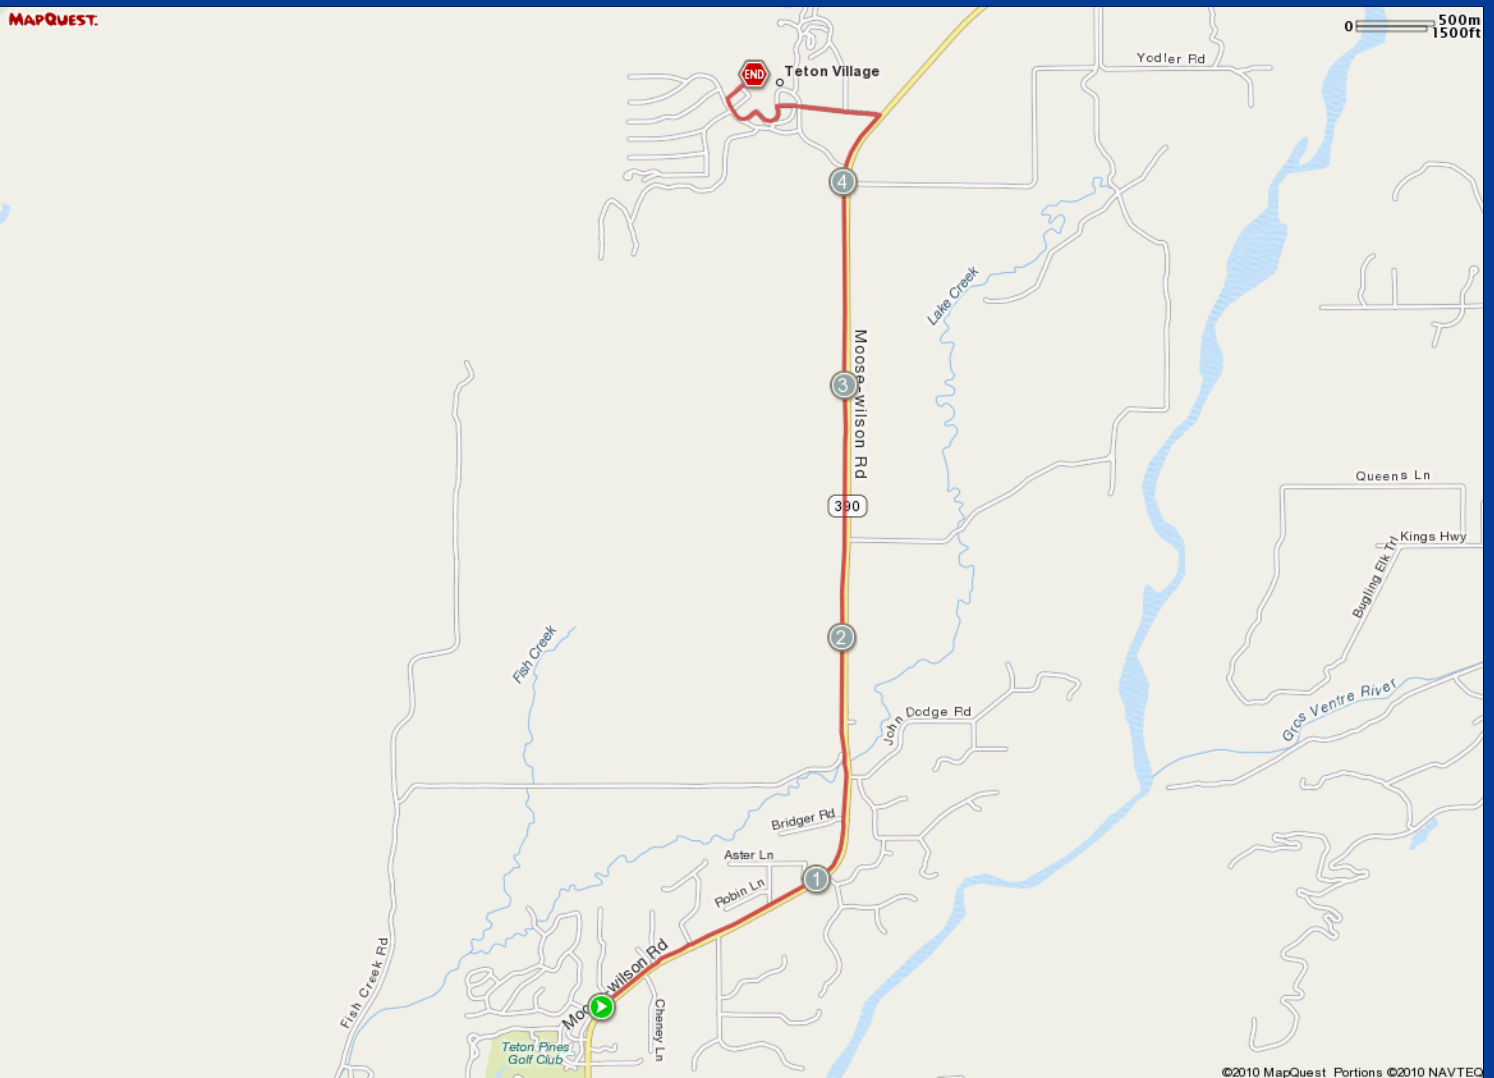

ROUTE DESCRIPTION:
No Description Provided

ROUTE DESCRIPTION:
No Description Provided

Notes

AT	FOR	NOTES
4.33 mi.	2116ft	Turn left at 226/ Teton Village Rd
4.73 mi.	1327ft	Turn left at Village Dr
4.98 mi.	1199ft	Continue onto Cody Ln
5.21 mi.	-	Stop