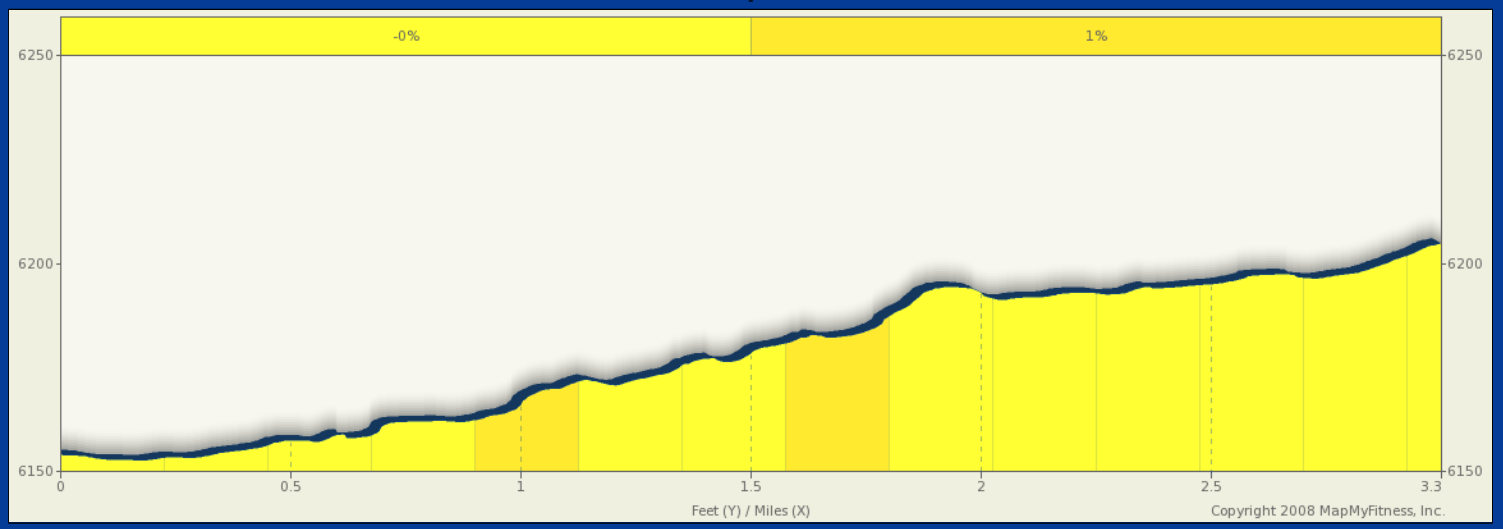

ROUTE DESCRIPTION:
No Description Provided

ROUTE DESCRIPTION:
No Description Provided

Notes		
AT	FOR	NOTES
0 mi.	1mi 1030ft	Turn left
1.2 mi.	53ft	Turn left at Beckley Park Way
1.21 mi.	128ft	Turn right at Stilson Ranch Rd
1.23 mi.	2mi 449ft	Turn left at Moose Wilson Rd
3.32 mi.	34ft	Turn left at N Lake Creek Dr
3.32 mi.	-	Stop