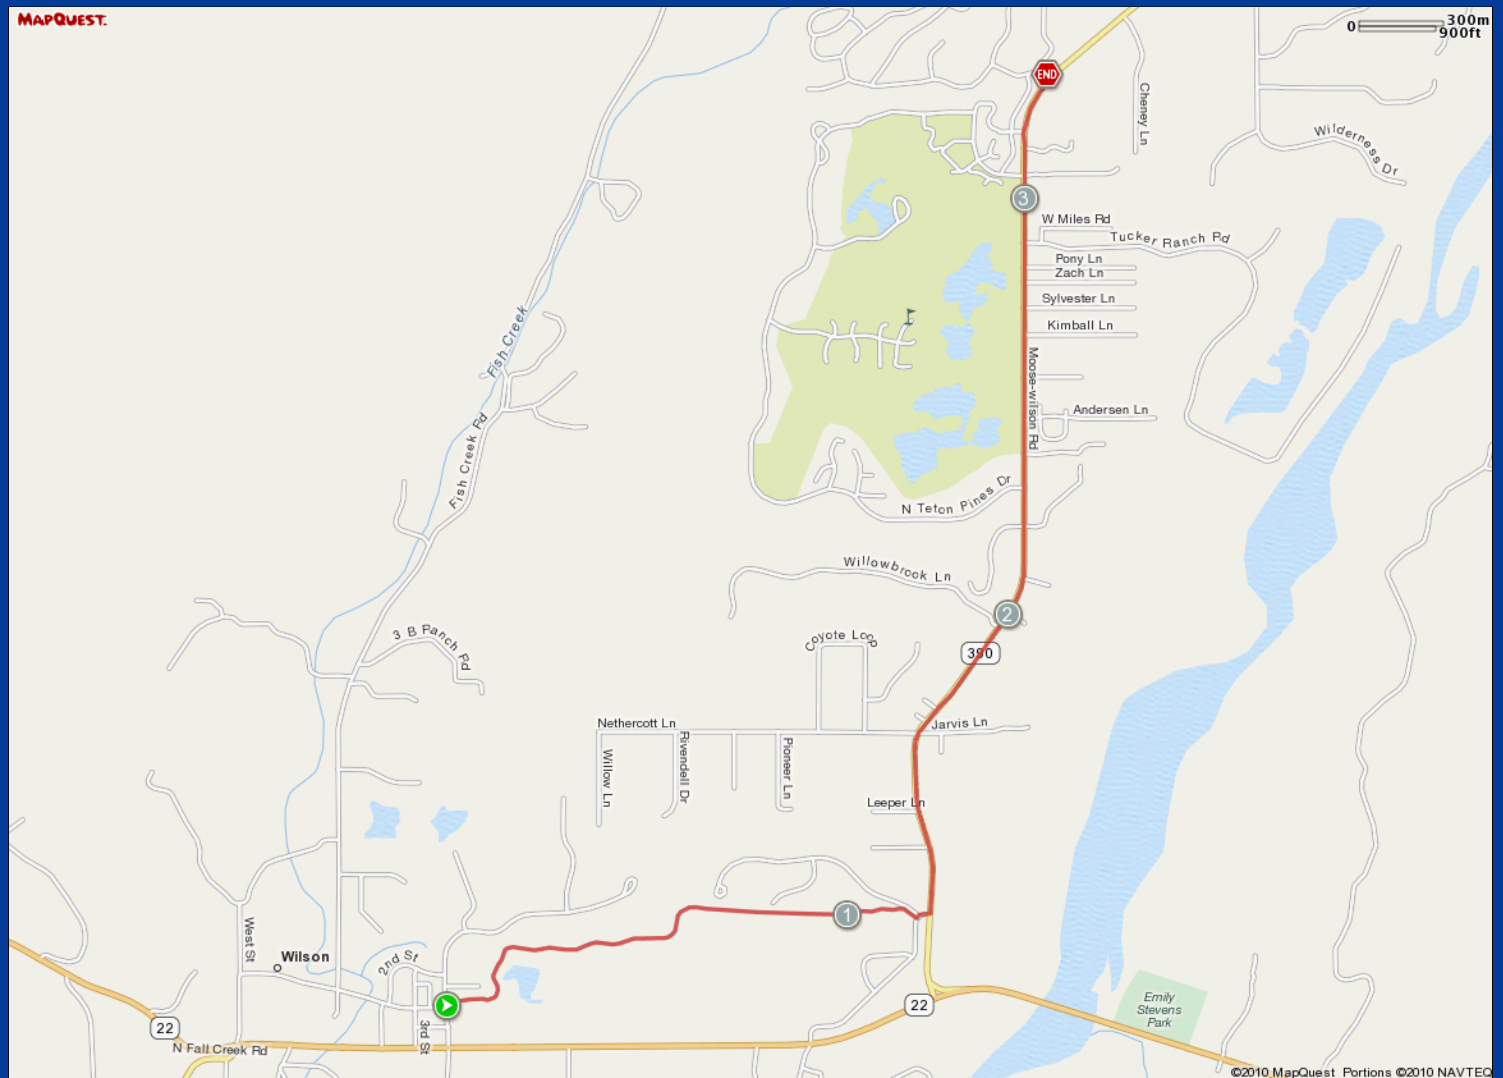

ROUTE DESCRIPTION:
No Description Provided

ROUTE DESCRIPTION:
No Description Provided

Notes		
AT	FOR	NOTES
0 mi.	1mi 1030ft	Turn left
1.2 mi.	53ft	Turn left at Beckley Park Way
1.21 mi.	128ft	Turn right at Stilson Ranch Rd
1.23 mi.	2mi 449ft	Turn left at Moose Wilson Rd
3.32 mi.	34ft	Turn left at N Lake Creek Dr
3.32 mi.	-	Stop