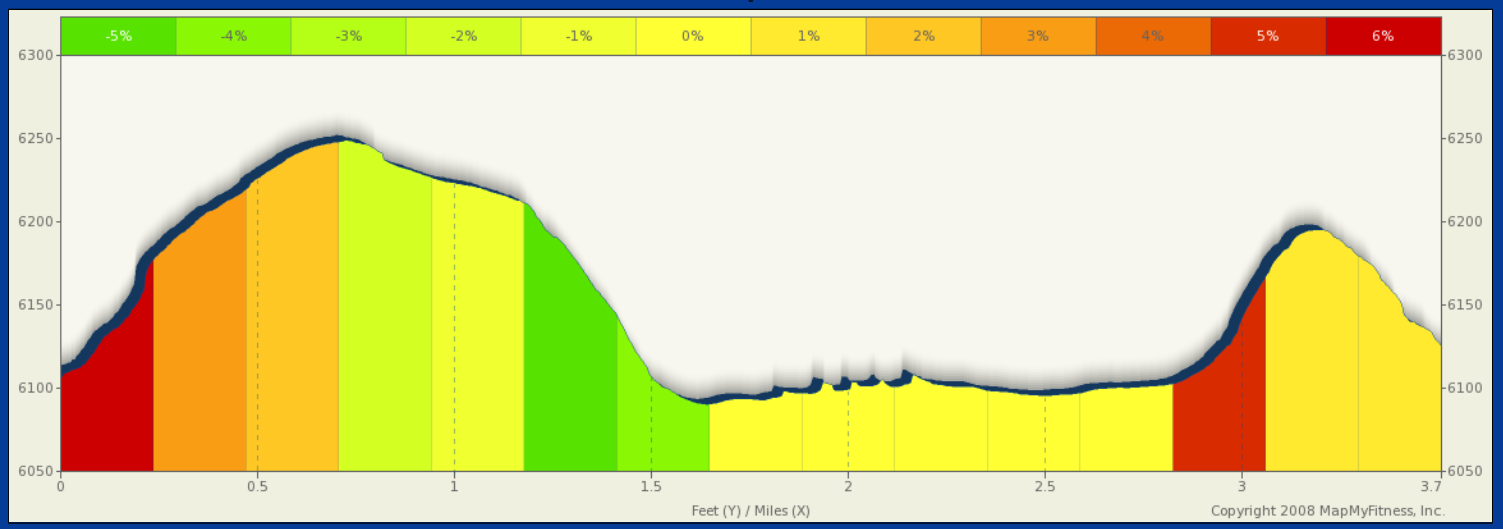

ROUTE DESCRIPTION:  
No Description Provided

ROUTE DESCRIPTION:  
No Description Provided

Notes		
AT	FOR	NOTES
3.72 mi.	 -	Stop

Notes		
AT	FOR	NOTES