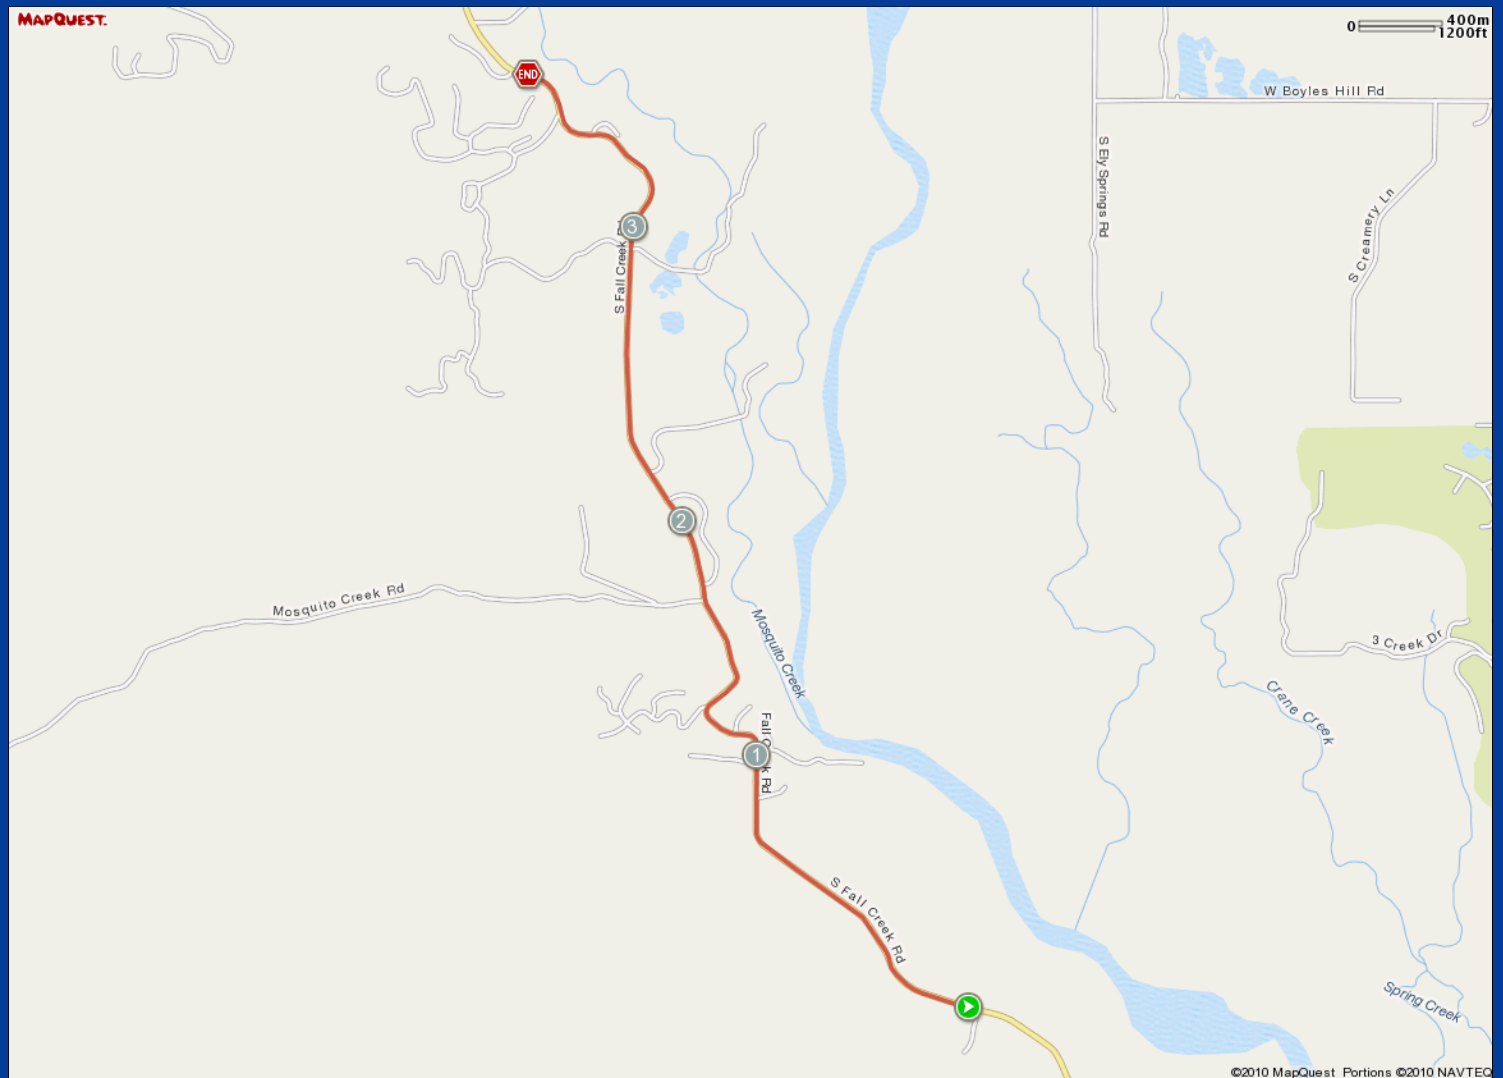

ROUTE DESCRIPTION:  
No Description Provided

ROUTE DESCRIPTION:  
No Description Provided

Notes		
AT	FOR	NOTES
3.72 mi.	 -	Stop

Notes		
AT	FOR	NOTES