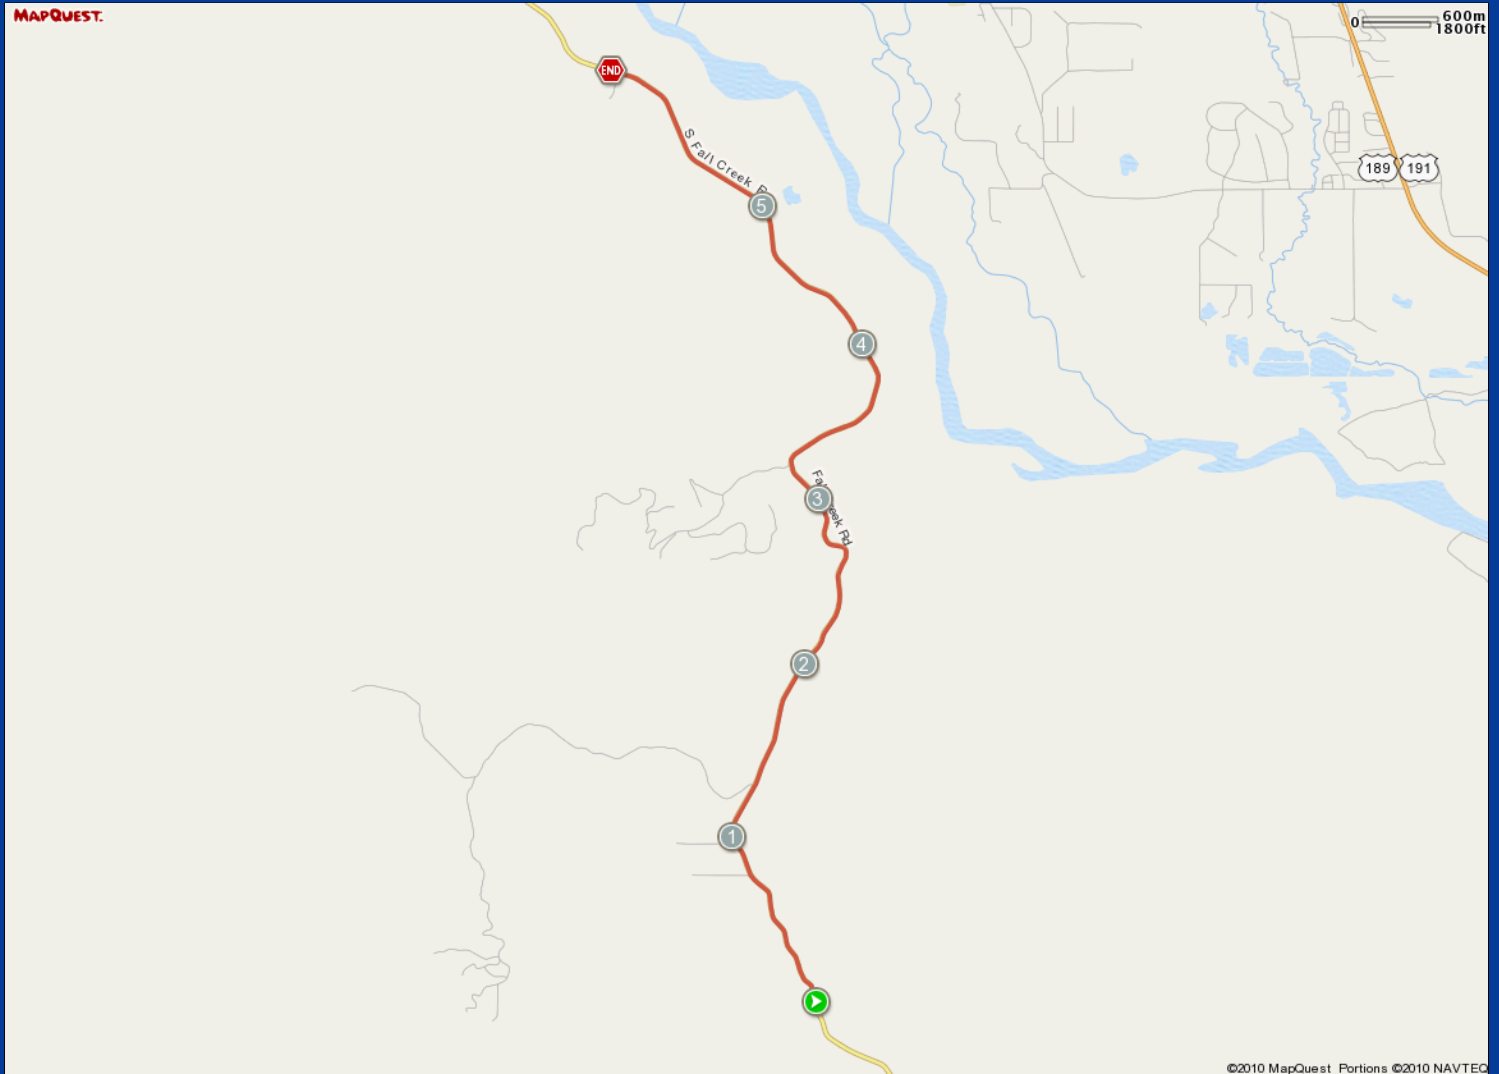

ROUTE DESCRIPTION:
No Description Provided

ROUTE DESCRIPTION:
No Description Provided

Notes		
AT	FOR	NOTES
6.11 mi.	 -	Stop

Notes		
AT	FOR	NOTES