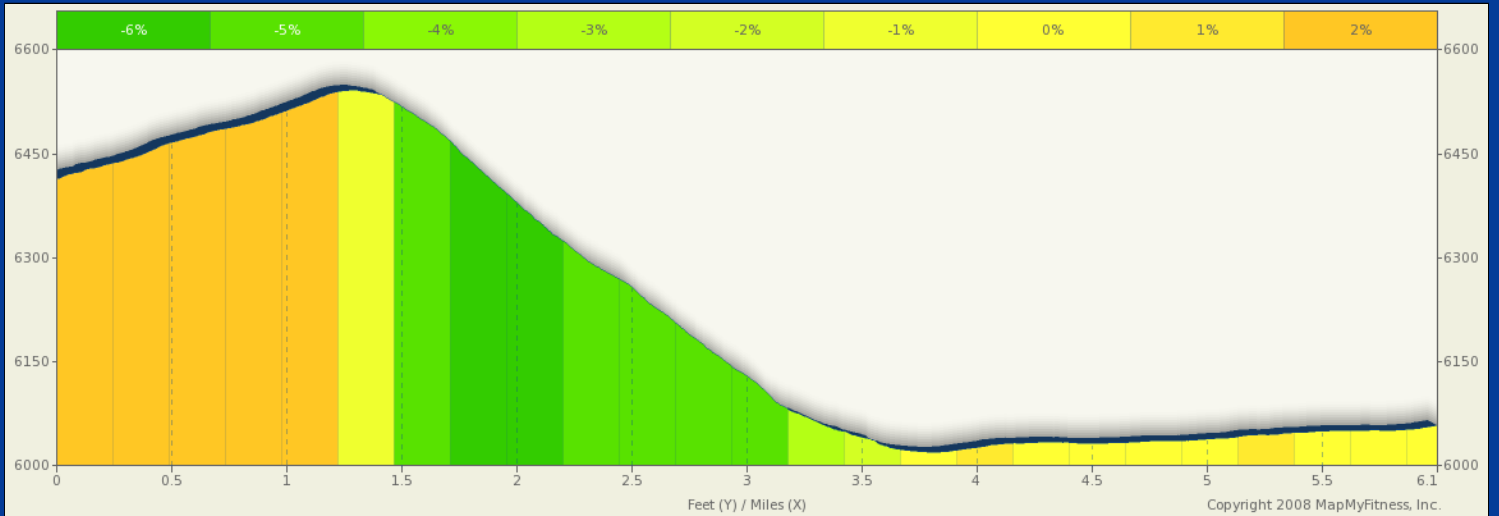

ROUTE DESCRIPTION:
No Description Provided

ROUTE DESCRIPTION:
No Description Provided

Notes		
AT	FOR	NOTES
6.11 mi.	 -	Stop

Notes		
AT	FOR	NOTES