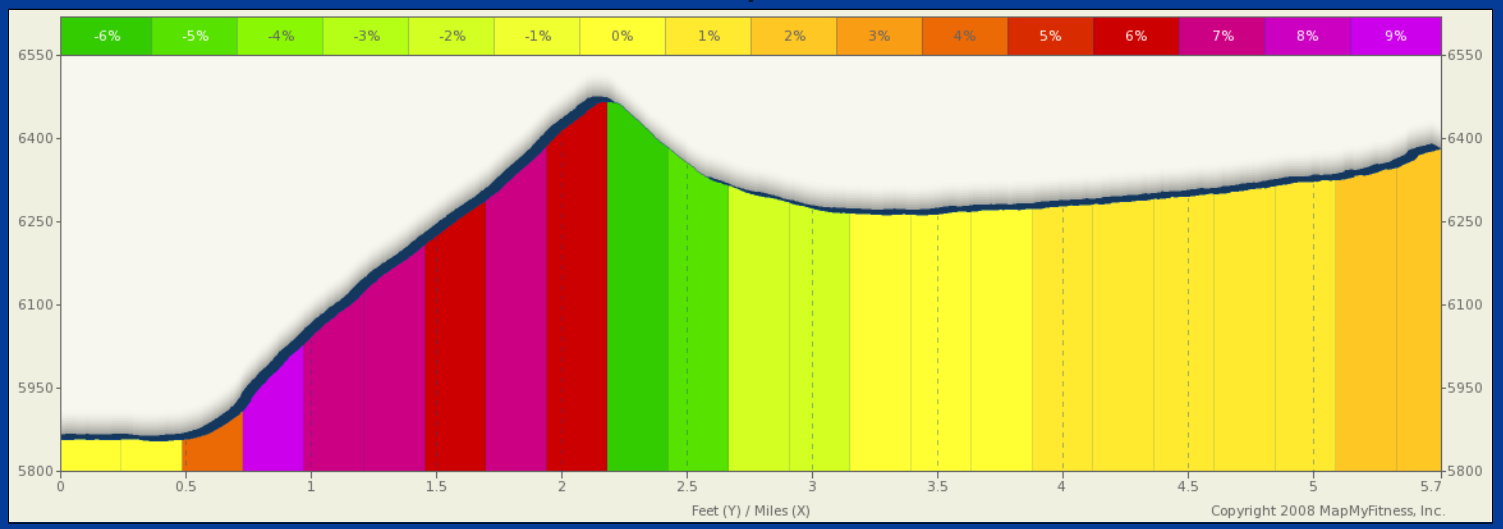

ROUTE DESCRIPTION:
No Description Provided

ROUTE DESCRIPTION:
No Description Provided

Notes		
AT	FOR	NOTES
5.67 mi.	 -	Stop

Notes		
AT	FOR	NOTES