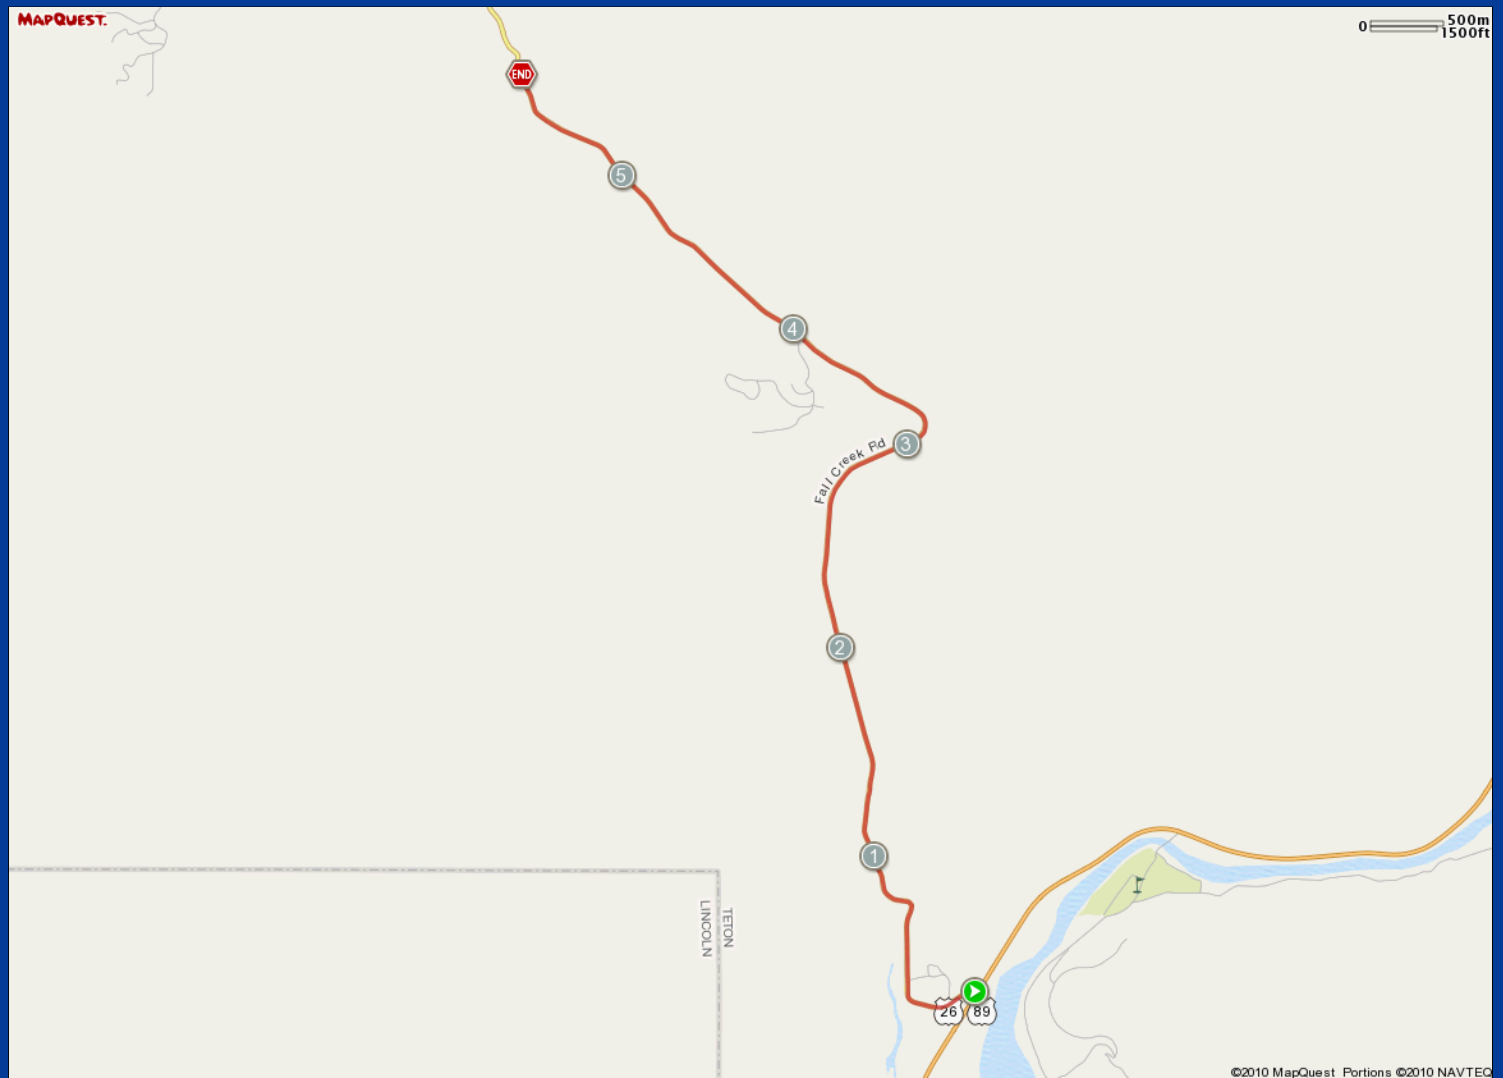

ROUTE DESCRIPTION:
No Description Provided

ROUTE DESCRIPTION:
No Description Provided

Notes		
AT	FOR	NOTES
5.67 mi.	 -	Stop

Notes		
AT	FOR	NOTES