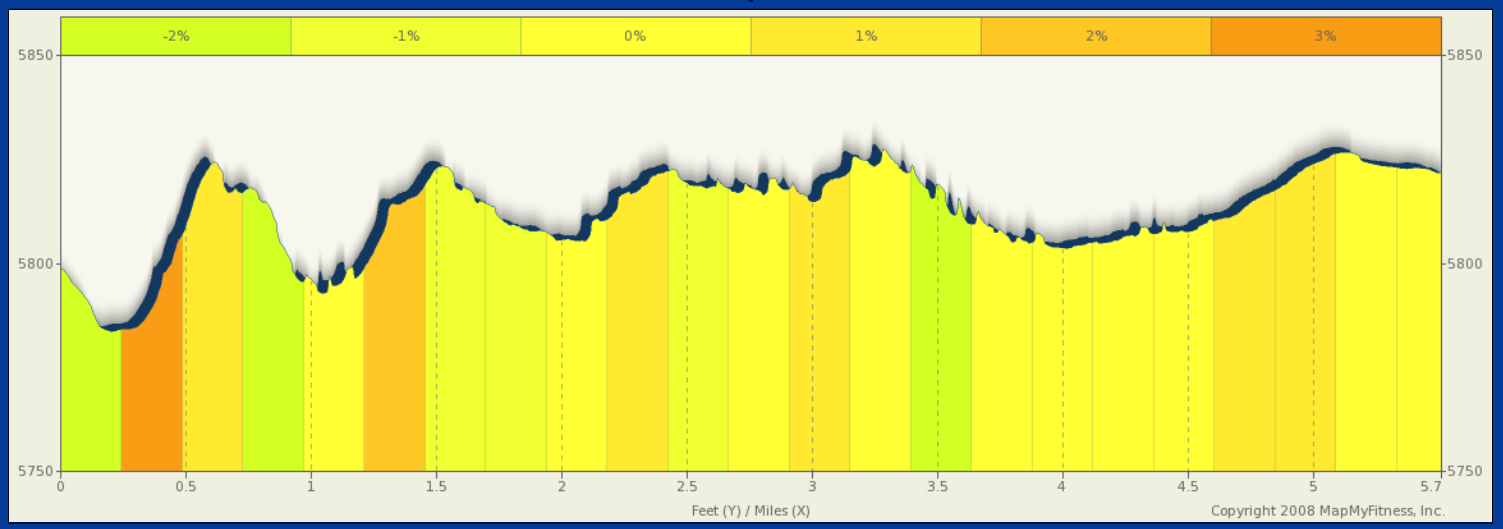

ROUTE DESCRIPTION:
No Description Provided

ROUTE DESCRIPTION:
No Description Provided

Notes		
AT	FOR	NOTES
5.65 mi.	 -	Turn left at Fall Creek Rd

Notes		
AT	FOR	NOTES