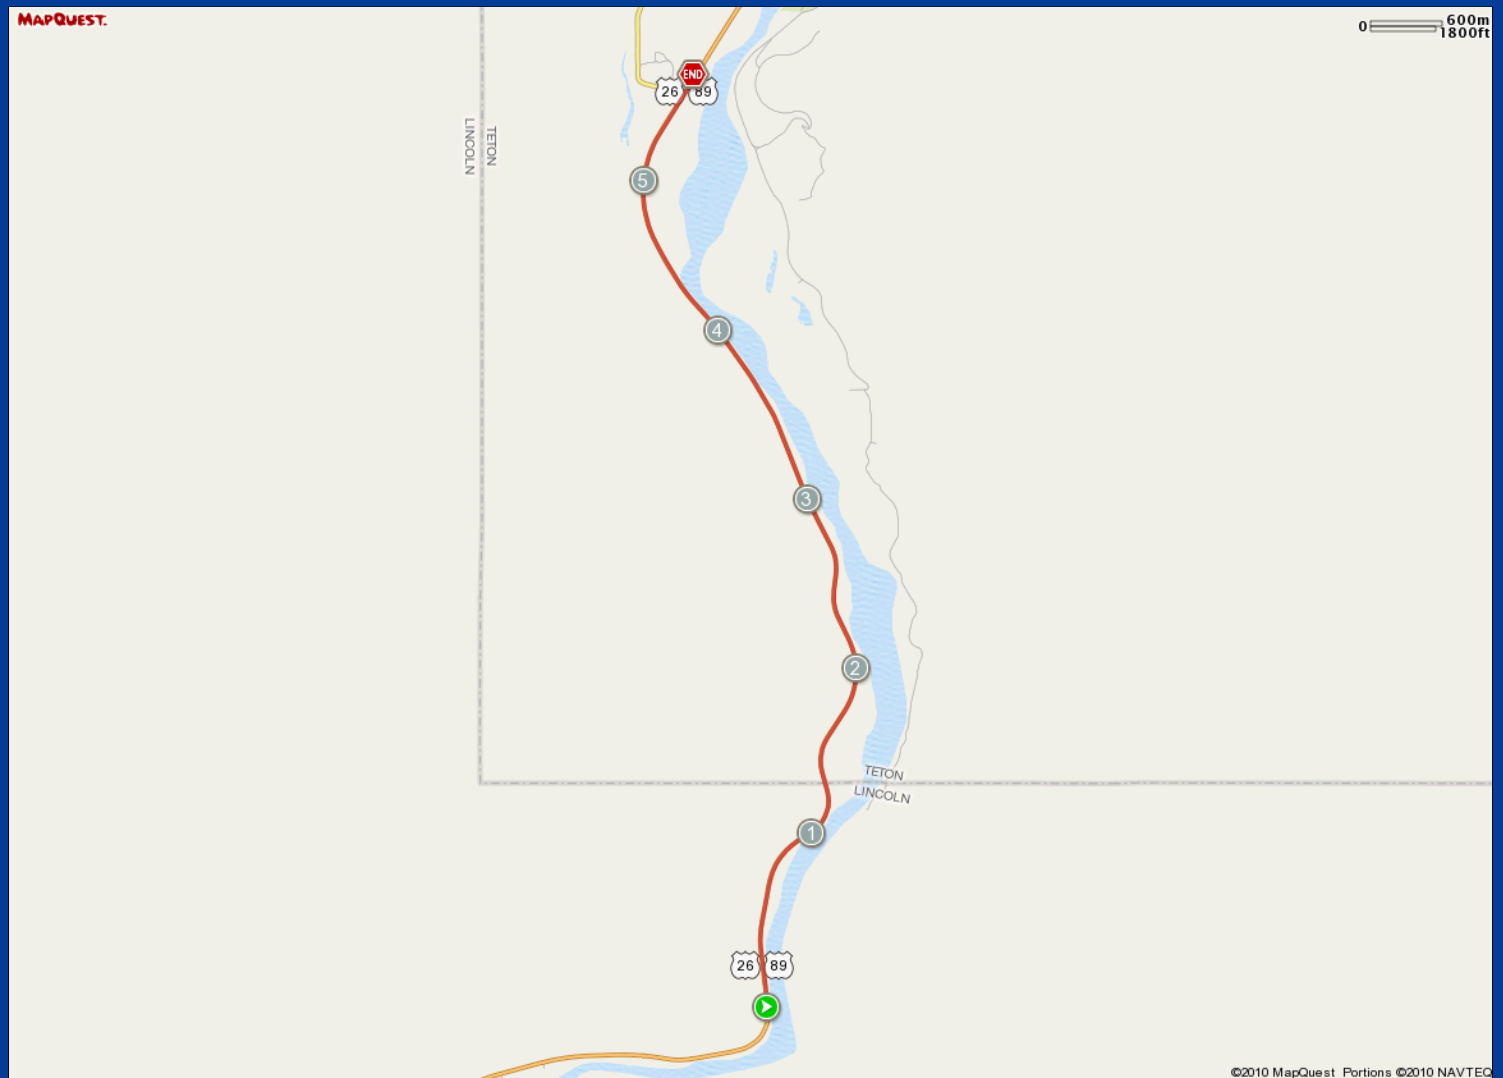

ROUTE DESCRIPTION:
No Description Provided

ROUTE DESCRIPTION:
No Description Provided

Notes		
AT	FOR	NOTES
5.65 mi.	 -	Turn left at Fall Creek Rd

Notes		
AT	FOR	NOTES