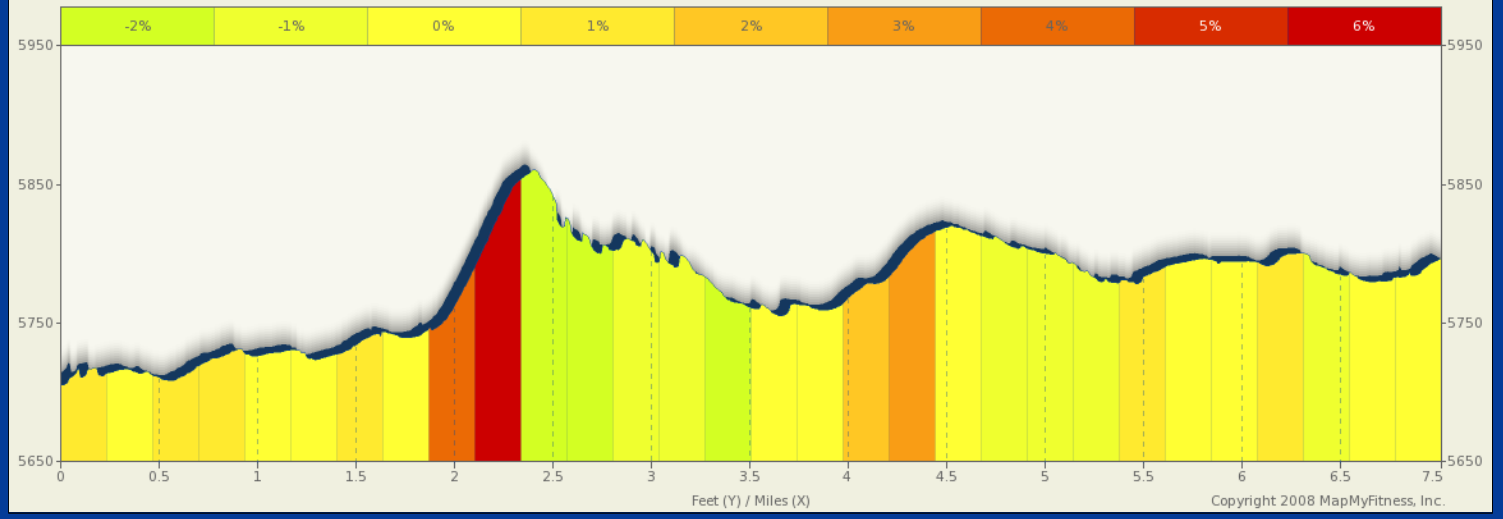

ROUTE DESCRIPTION:  
No Description Provided

©2010 MapQuest. Portions ©2010 NAVTEC

ROUTE DESCRIPTION:  
No Description Provided

Notes		
AT	FOR	NOTES
7.49 mi.	 -	Stop

Notes		
AT	FOR	NOTES