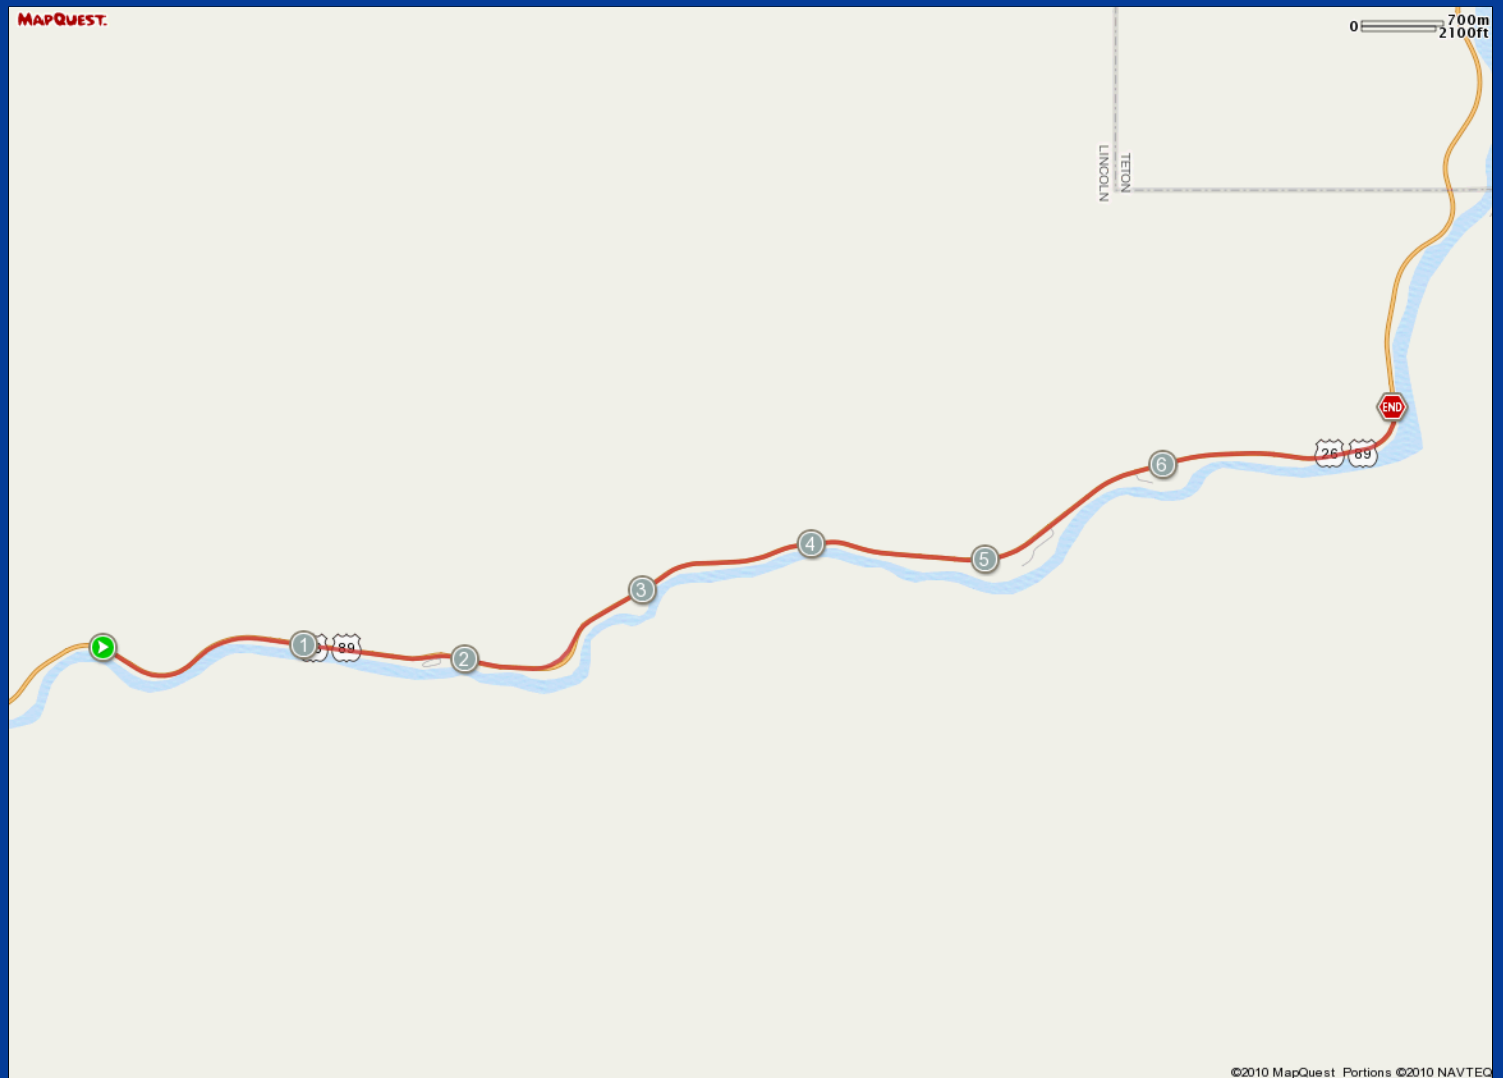

ROUTE DESCRIPTION:  
No Description Provided

©2010 MapQuest. Portions ©2010 NAVTEC

ROUTE DESCRIPTION:  
No Description Provided

Notes		
AT	FOR	NOTES
7.49 mi.	 -	Stop

Notes		
AT	FOR	NOTES