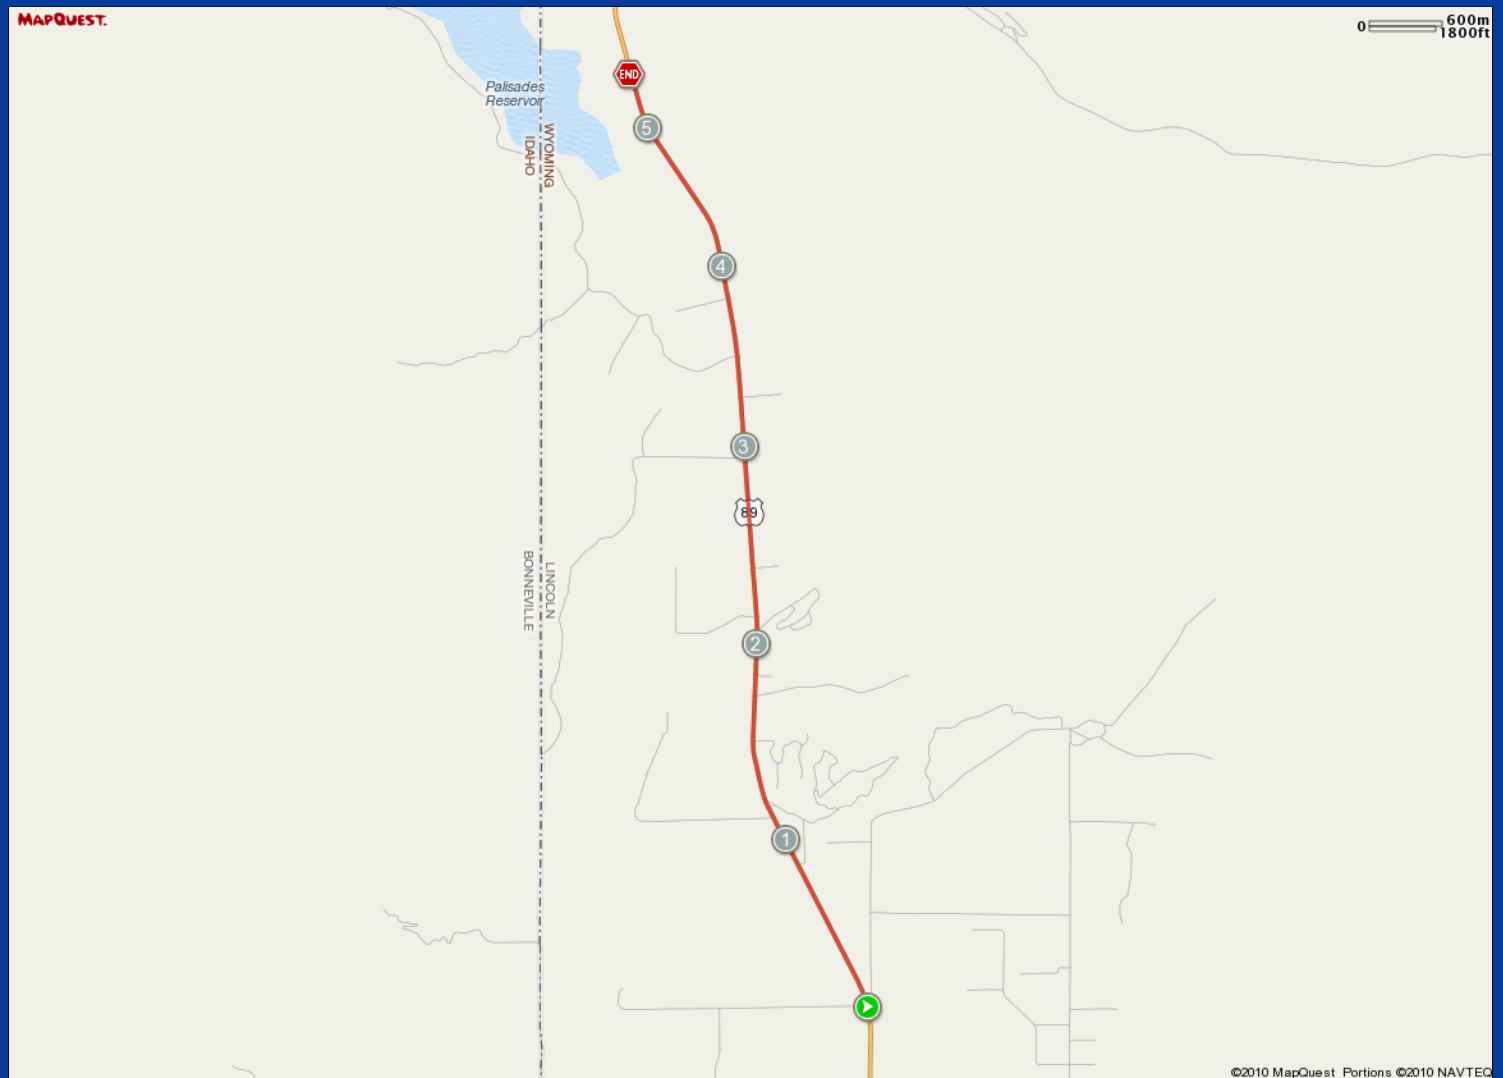

ROUTE DESCRIPTION:  
No Description Provided

ROUTE DESCRIPTION:  
No Description Provided

Notes		
AT	FOR	NOTES
5.3 mi.	 -	Stop

Notes		
AT	FOR	NOTES