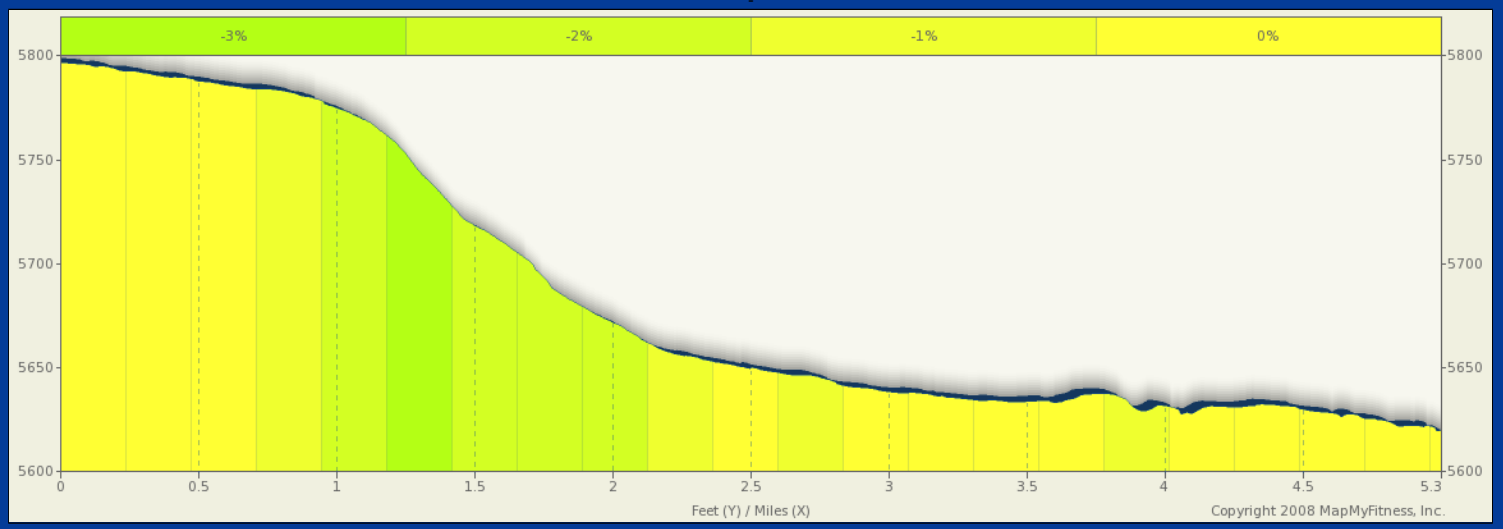

ROUTE DESCRIPTION:  
No Description Provided

ROUTE DESCRIPTION:  
No Description Provided

Notes		
AT	FOR	NOTES
5.3 mi.	 -	Stop

Notes		
AT	FOR	NOTES