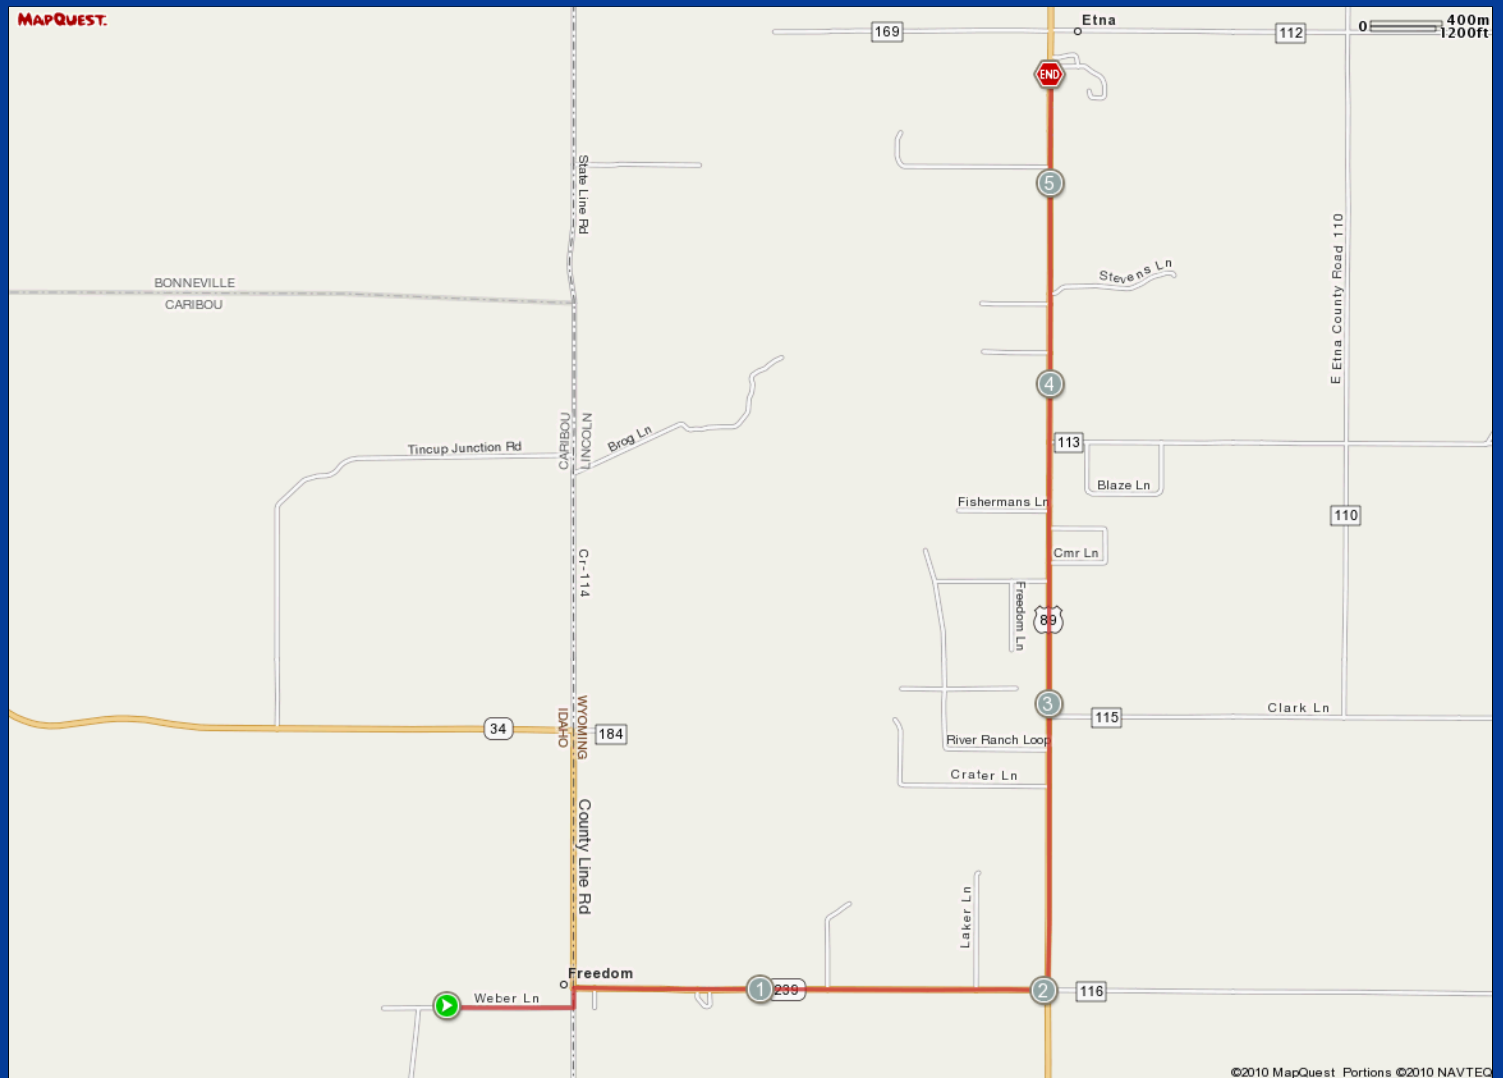

ROUTE DESCRIPTION:
No Description Provided

ROUTE DESCRIPTION:
No Description Provided

Notes		
AT	FOR	NOTES
0.43 mi.	389ft	Turn left at County Line Rd/ State Line Rd
0.5 mi.	1mi 3211ft	Turn right at WY-239 E
2.11 mi.	3mi 1914ft	Turn left at US-89 N
5.47 mi.	-	Stop