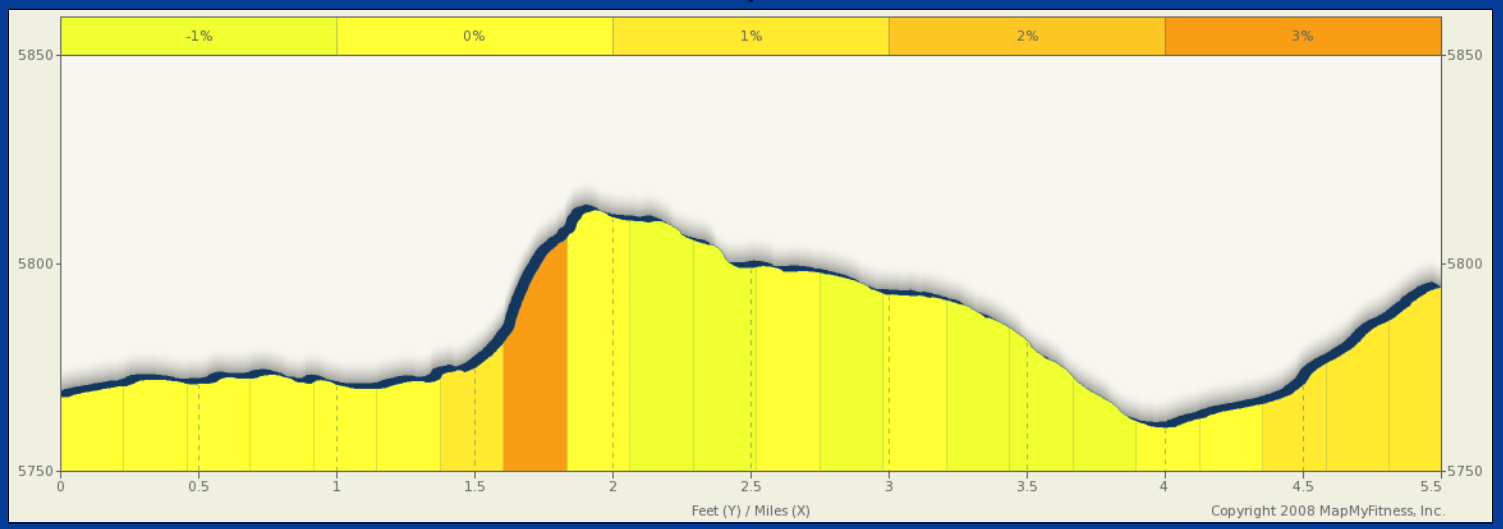

ROUTE DESCRIPTION:
No Description Provided

ROUTE DESCRIPTION:
No Description Provided

Notes		
AT	FOR	NOTES
0.43 mi.	389ft	Turn left at County Line Rd/ State Line Rd
0.5 mi.	1mi 3211ft	Turn right at WY-239 E
2.11 mi.	3mi 1914ft	Turn left at US-89 N
5.47 mi.	-	Stop