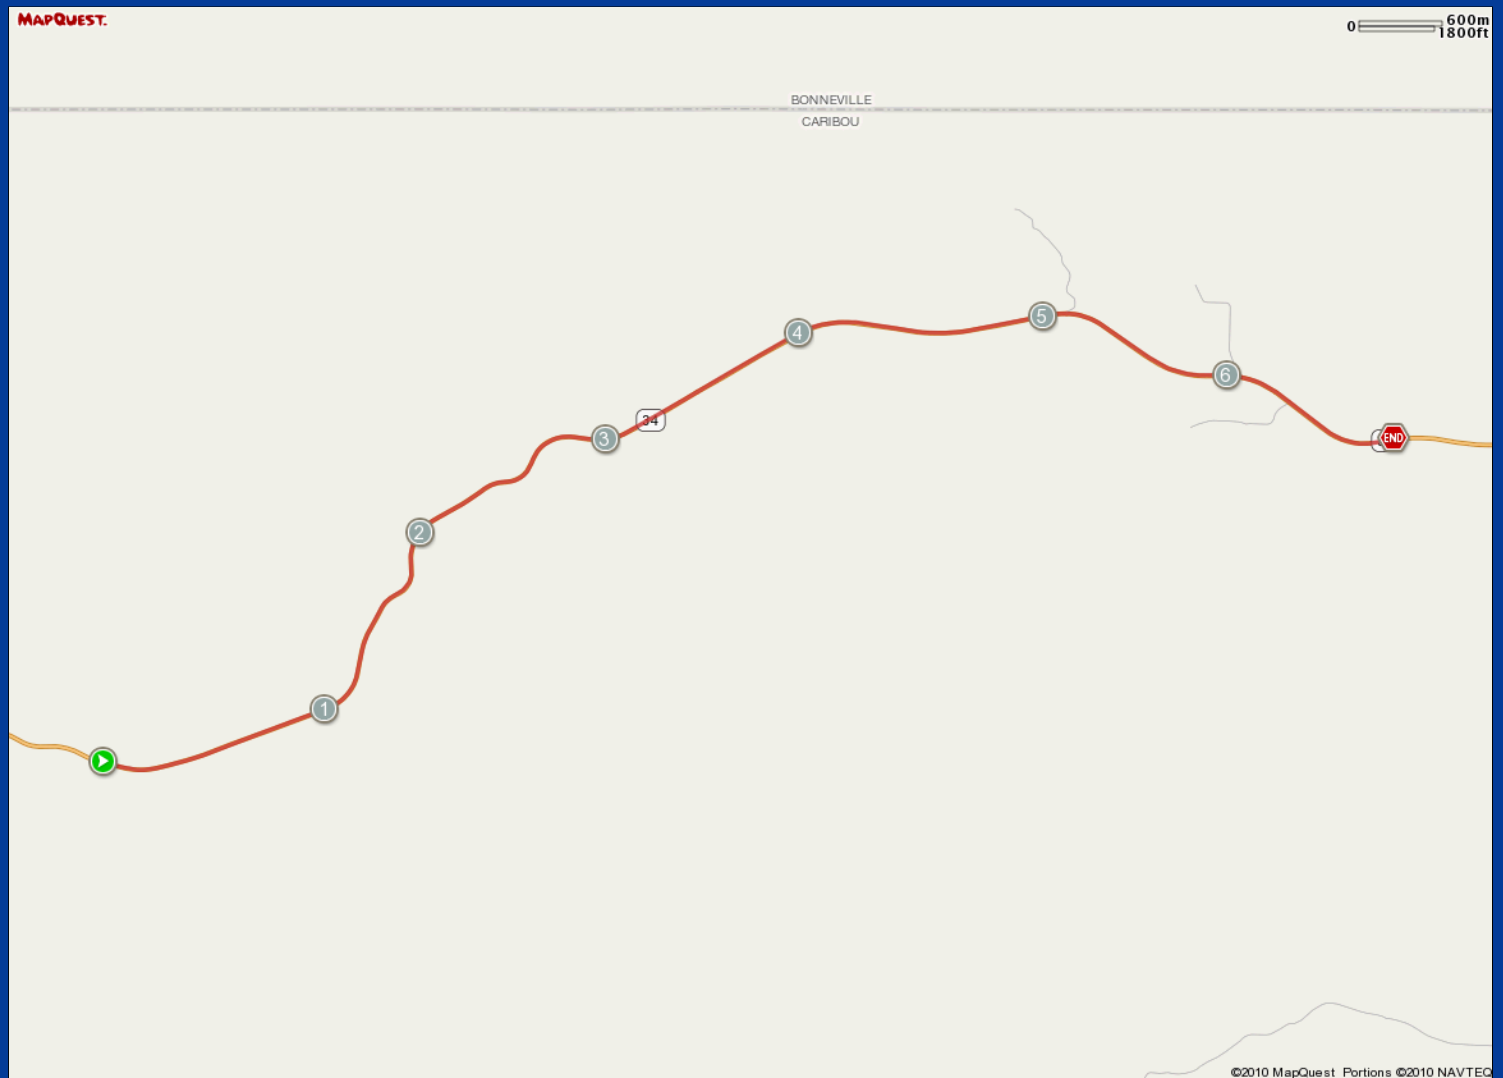

ROUTE DESCRIPTION:  
No Description Provided

ROUTE DESCRIPTION:  
No Description Provided

Notes

AT	FOR	NOTES
----	-----	-------

6.85 mi.	 -	Stop
----------	---	------

Notes

AT	FOR	NOTES
----	-----	-------