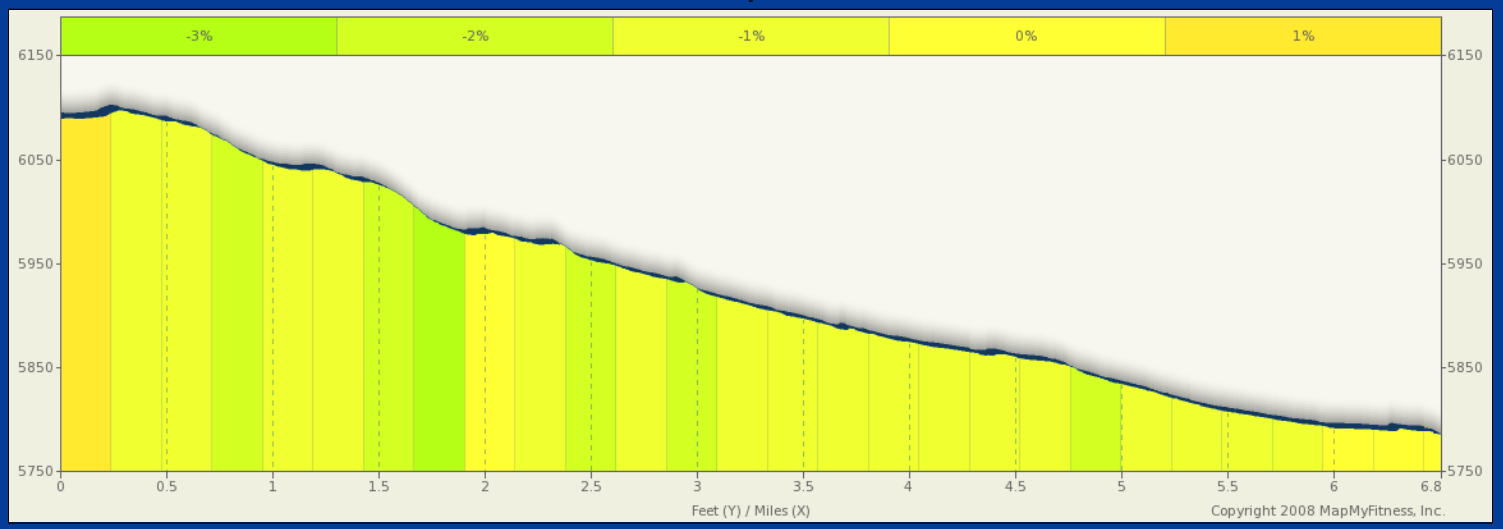

ROUTE DESCRIPTION:  
No Description Provided

ROUTE DESCRIPTION:  
No Description Provided

Notes

AT	FOR	NOTES
----	-----	-------

6.85 mi.	 -	Stop
----------	---	------

Notes

AT	FOR	NOTES
----	-----	-------