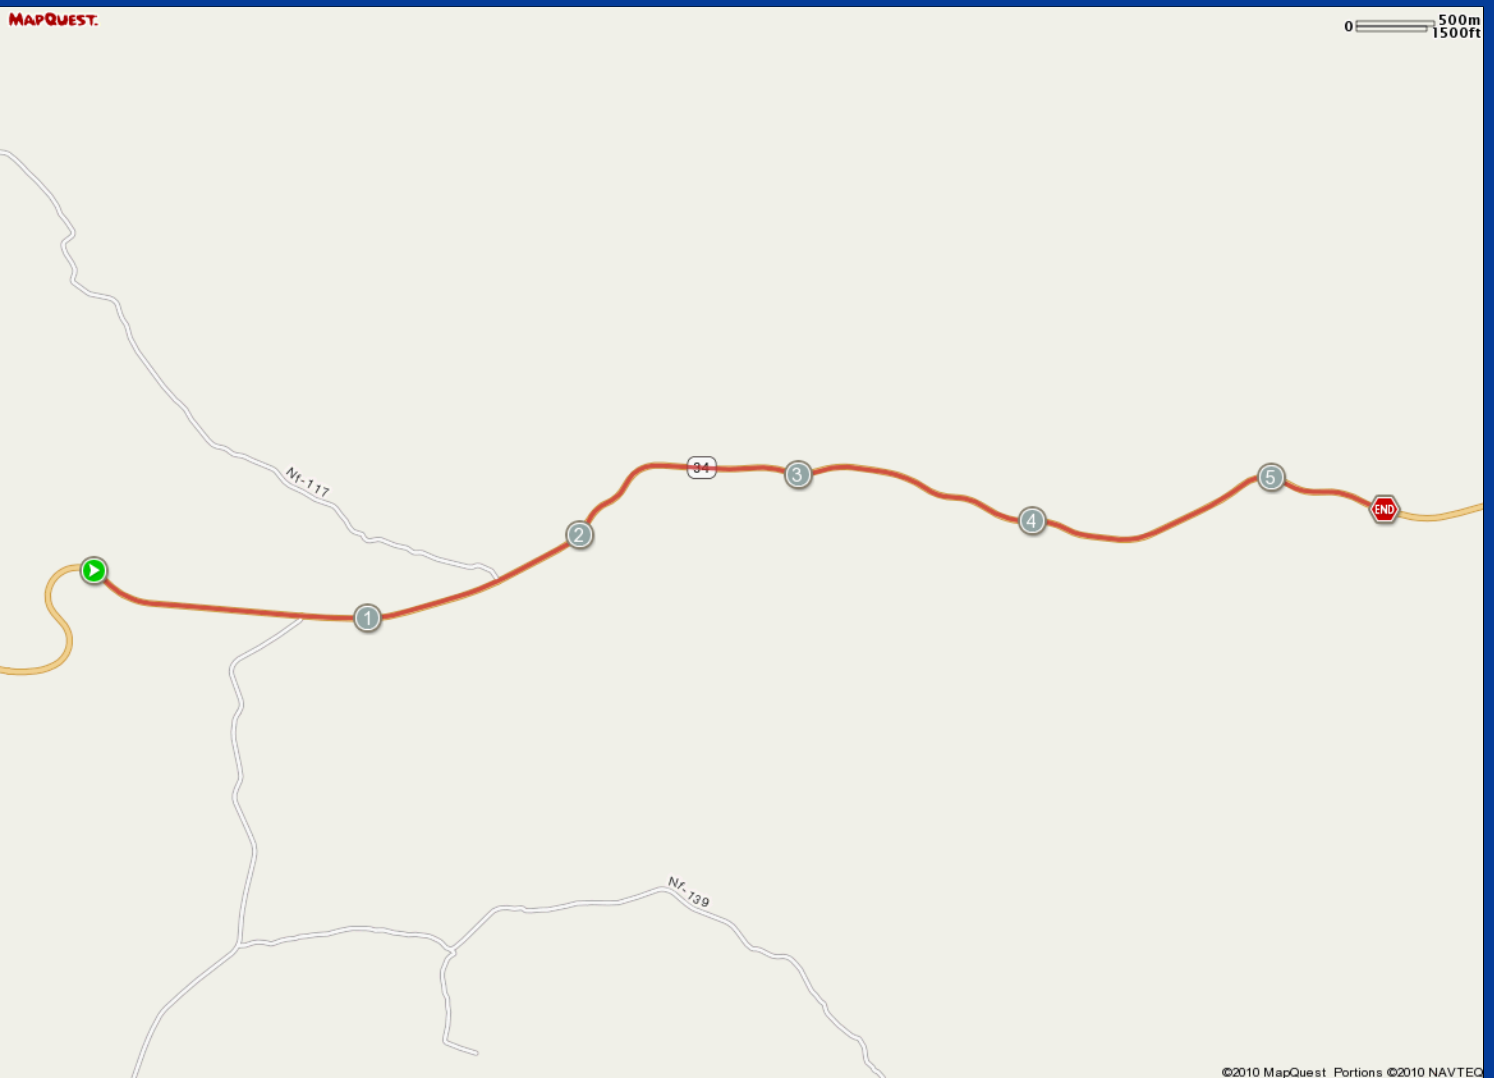

ROUTE DESCRIPTION:  
No Description Provided

ROUTE DESCRIPTION:  
No Description Provided

Notes		
AT	FOR	NOTES
5.5 mi.	 -	Stop

Notes		
AT	FOR	NOTES