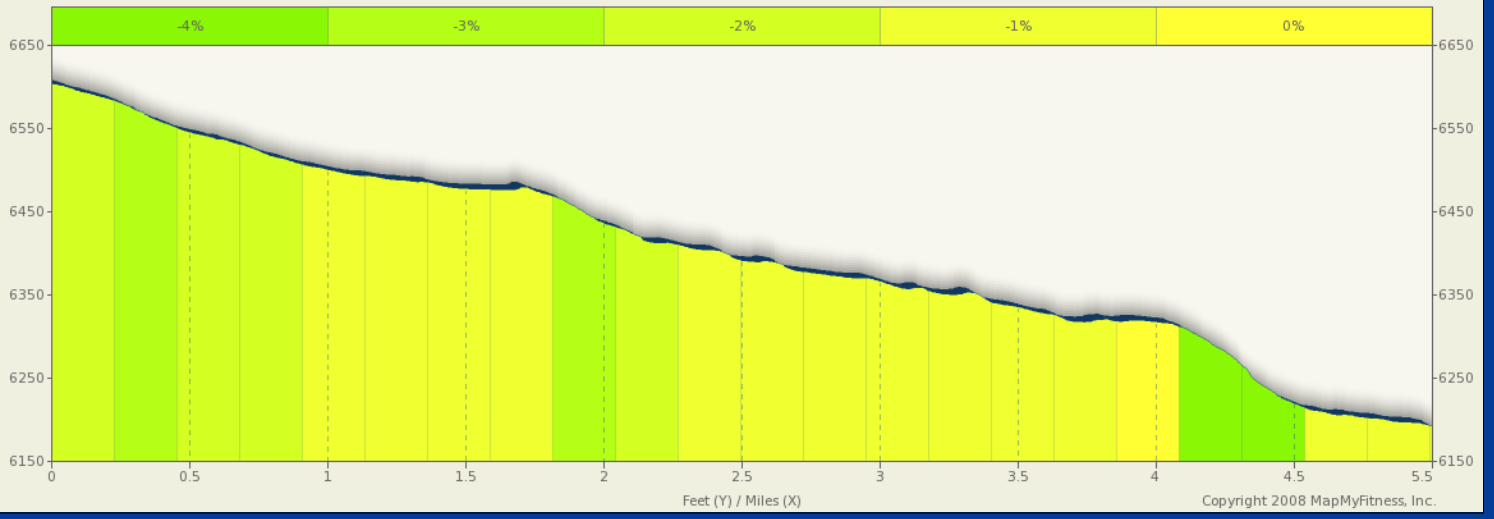

ROUTE DESCRIPTION:  
No Description Provided

ROUTE DESCRIPTION:  
No Description Provided

Notes		
AT	FOR	NOTES
5.5 mi.	 -	Stop

Notes		
AT	FOR	NOTES