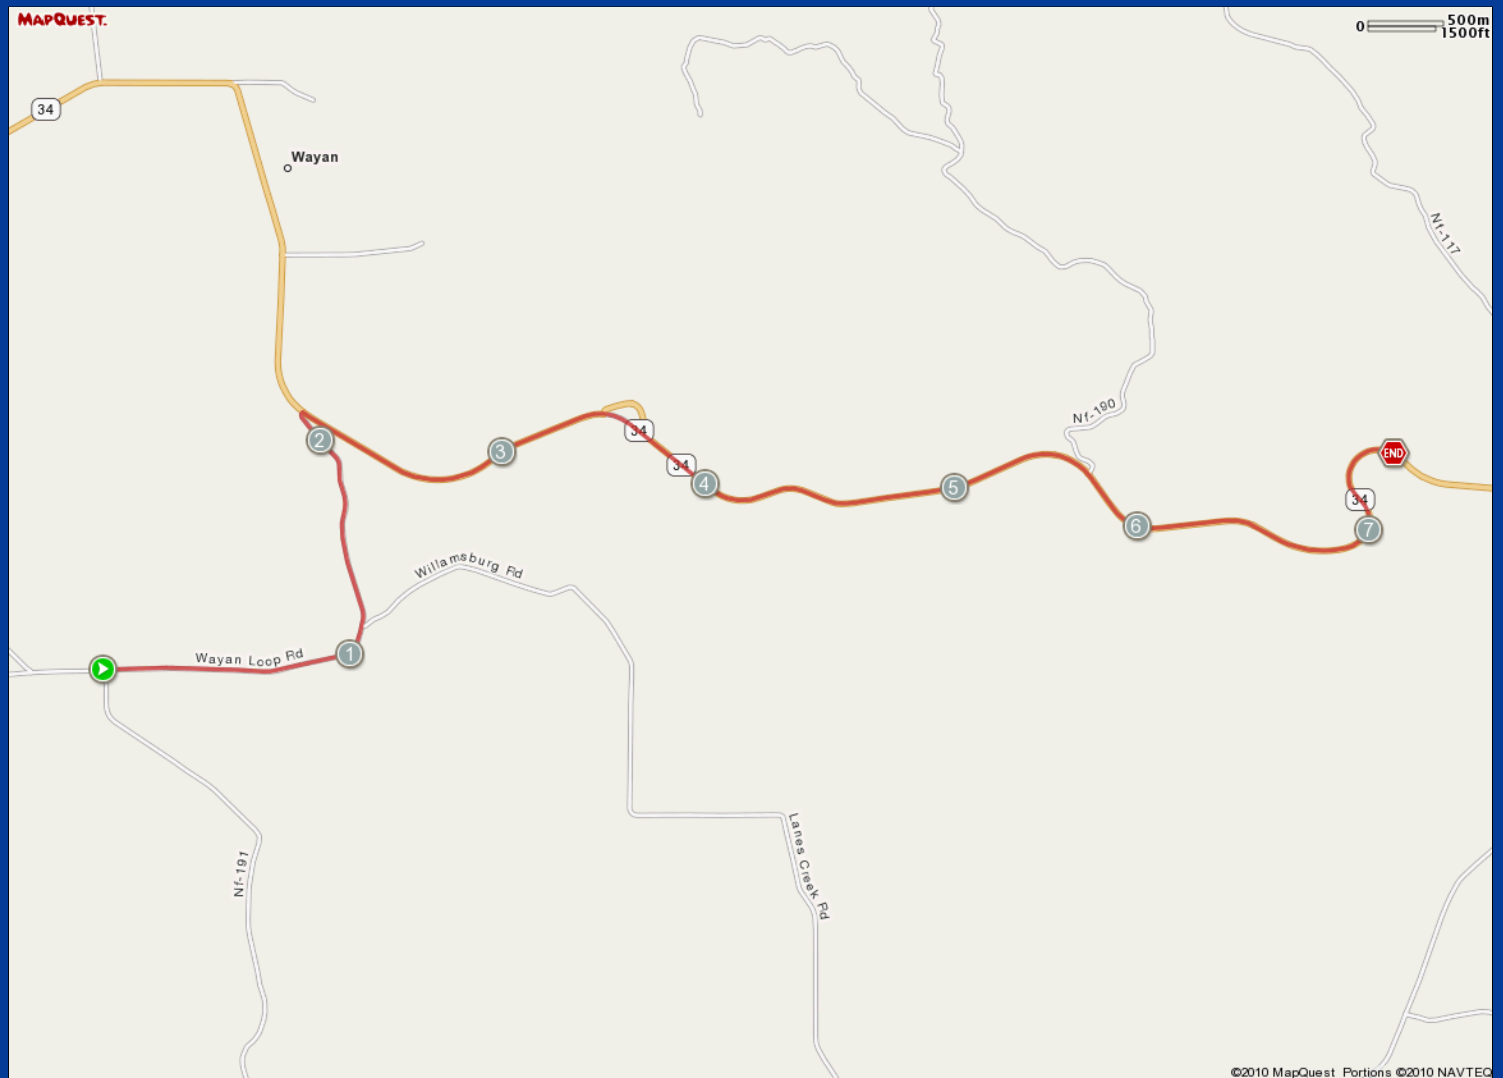

ROUTE DESCRIPTION:  
 No Description Provided

ROUTE DESCRIPTION:  
No Description Provided

Notes		
AT	FOR	NOTES
2.15 mi.		- Turn right at ID-34 E

Notes		
AT	FOR	NOTES