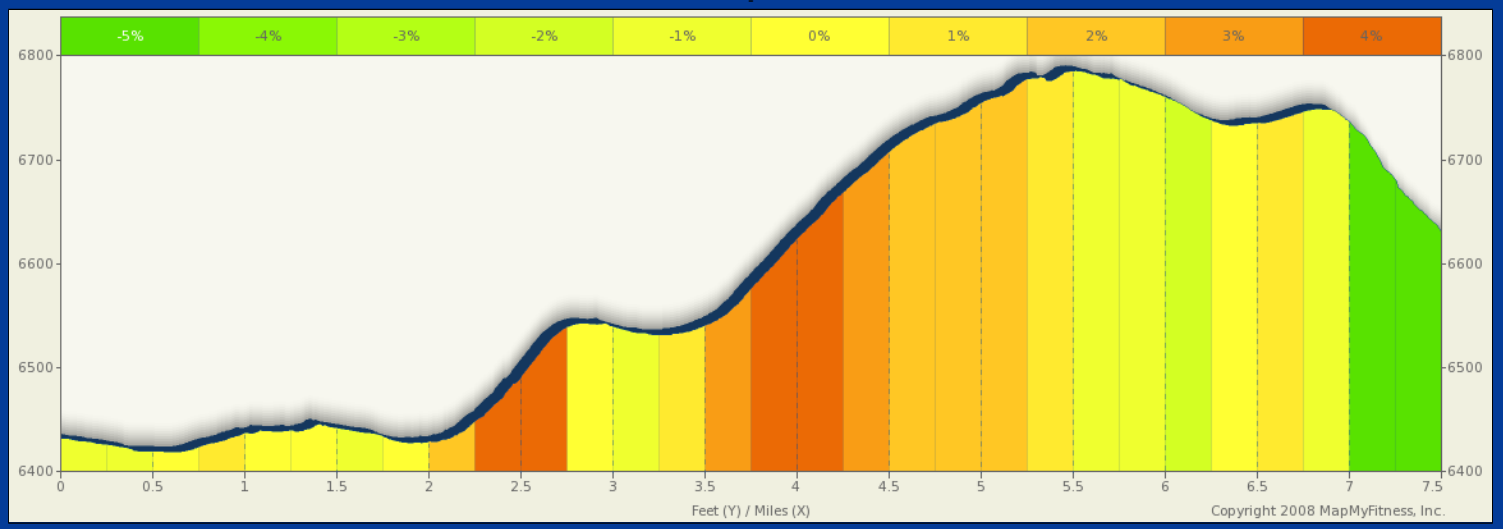

ROUTE DESCRIPTION:  
 No Description Provided

ROUTE DESCRIPTION:  
No Description Provided

Notes		
AT	FOR	NOTES
2.15 mi.		- Turn right at ID-34 E

Notes		
AT	FOR	NOTES