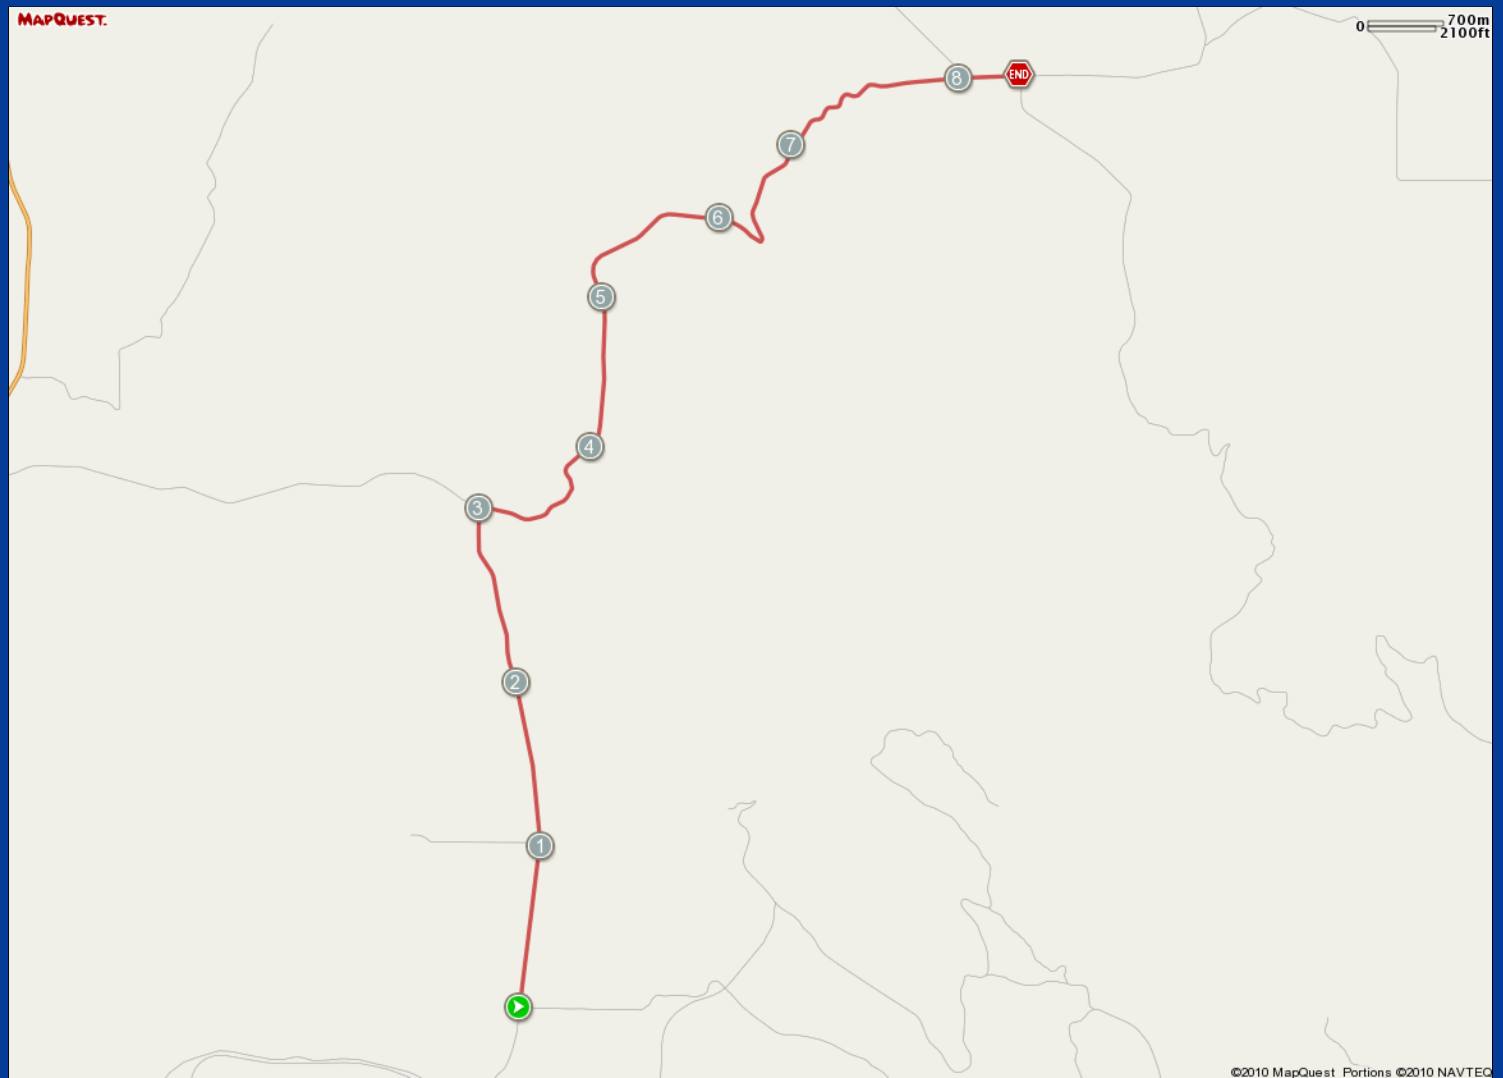

ROUTE DESCRIPTION:
No Description Provided

ROUTE DESCRIPTION:
No Description Provided

Notes

AT	FOR	NOTES
3.14 mi.	5mi 447ft	Turn right at Henry Cutoff Rd
8.22 mi.	1568ft	Continue onto Wayan Loop
8.52 mi.	-	Stop