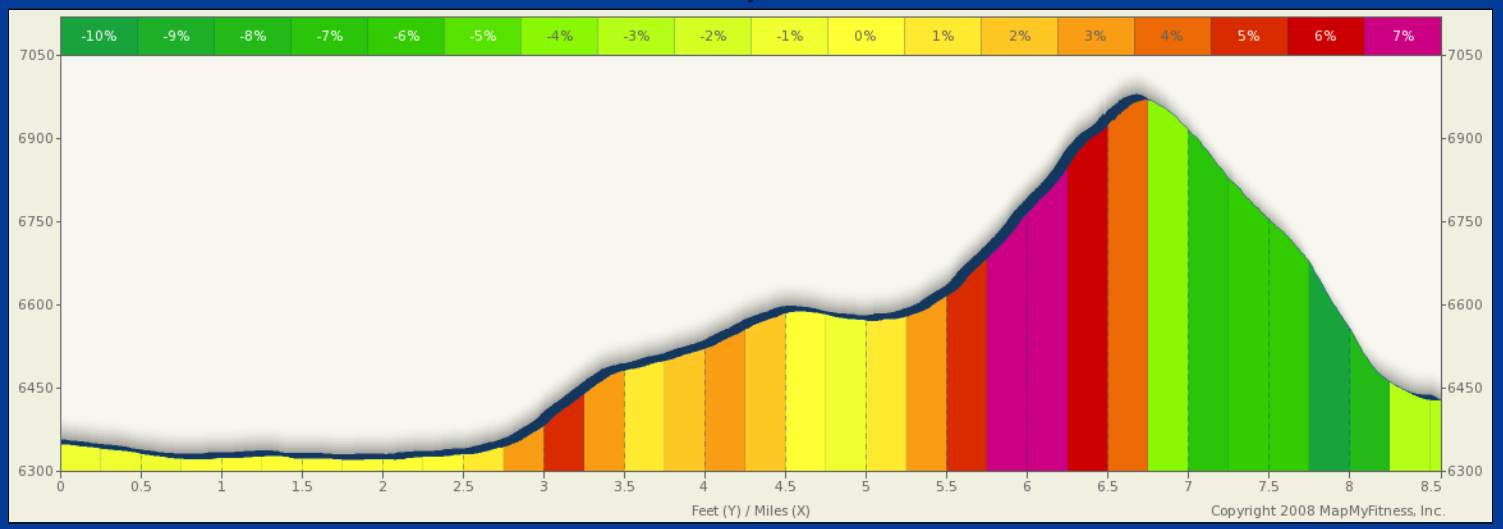

ROUTE DESCRIPTION:
No Description Provided

ROUTE DESCRIPTION:
No Description Provided

Notes

AT	FOR	NOTES
3.14 mi.	5mi 447ft	Turn right at Henry Cutoff Rd
8.22 mi.	1568ft	Continue onto Wayan Loop
8.52 mi.	-	Stop