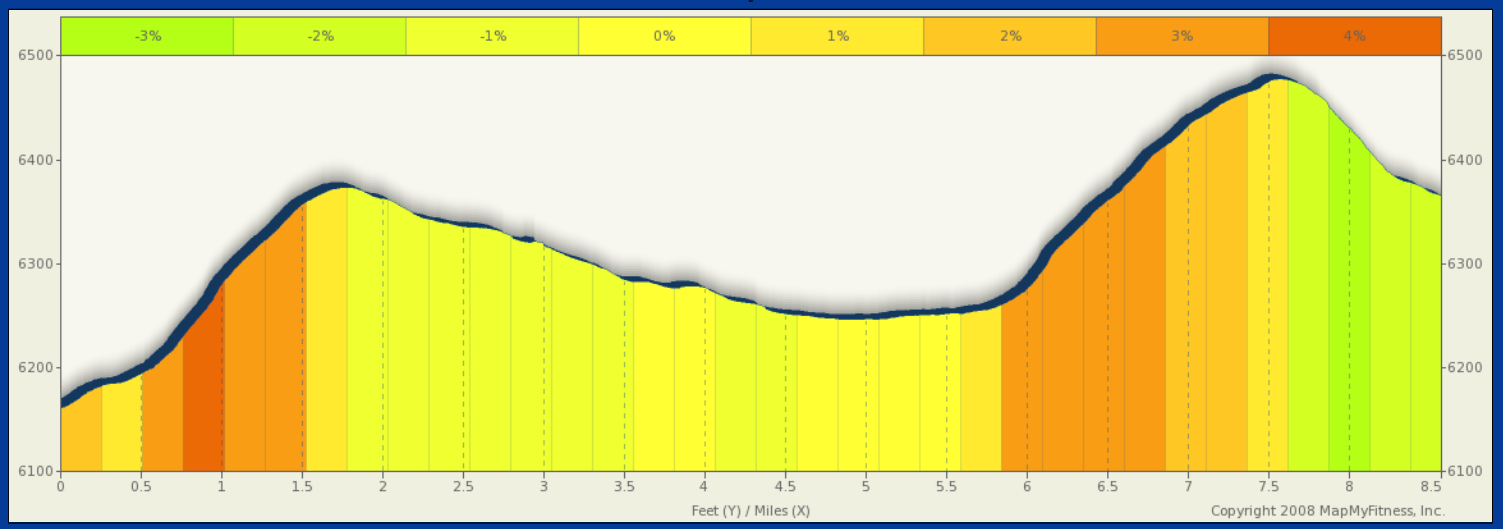

ROUTE DESCRIPTION:
No Description Provided

ROUTE DESCRIPTION:
No Description Provided

Notes

AT	FOR	NOTES
2.25 mi.		- Turn left at Long Valley Rd

Notes

AT	FOR	NOTES
----	-----	-------