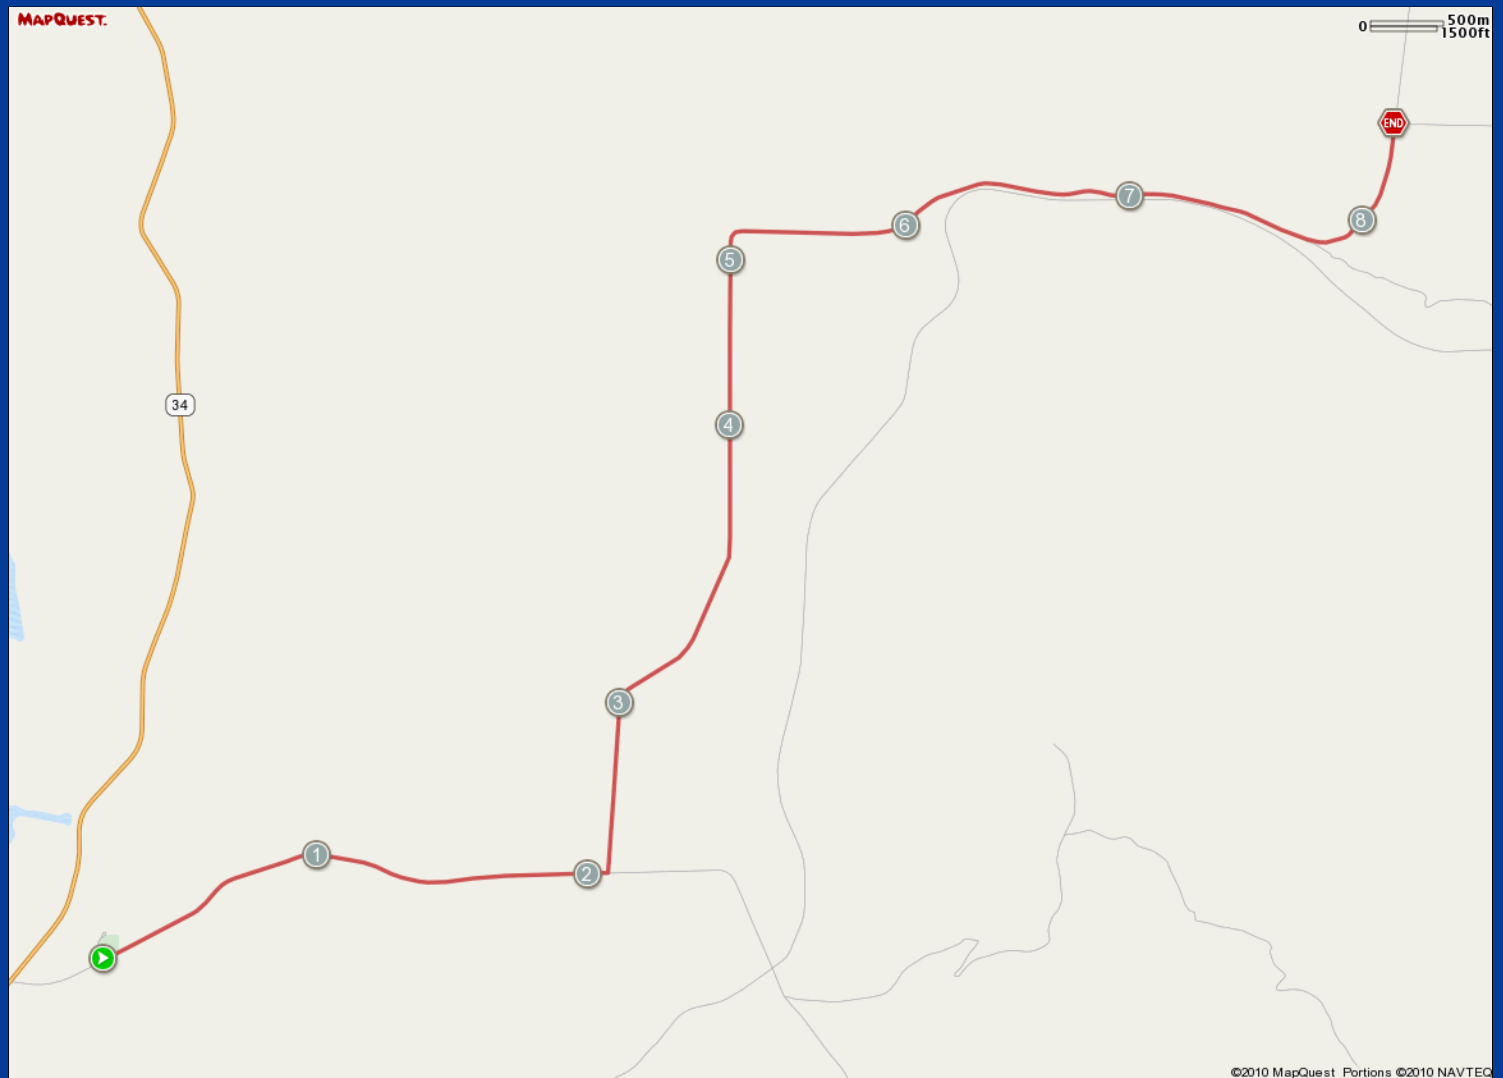

ROUTE DESCRIPTION:
No Description Provided

ROUTE DESCRIPTION:
No Description Provided

Notes

AT	FOR	NOTES
2.25 mi.		- Turn left at Long Valley Rd

Notes

AT	FOR	NOTES
----	-----	-------