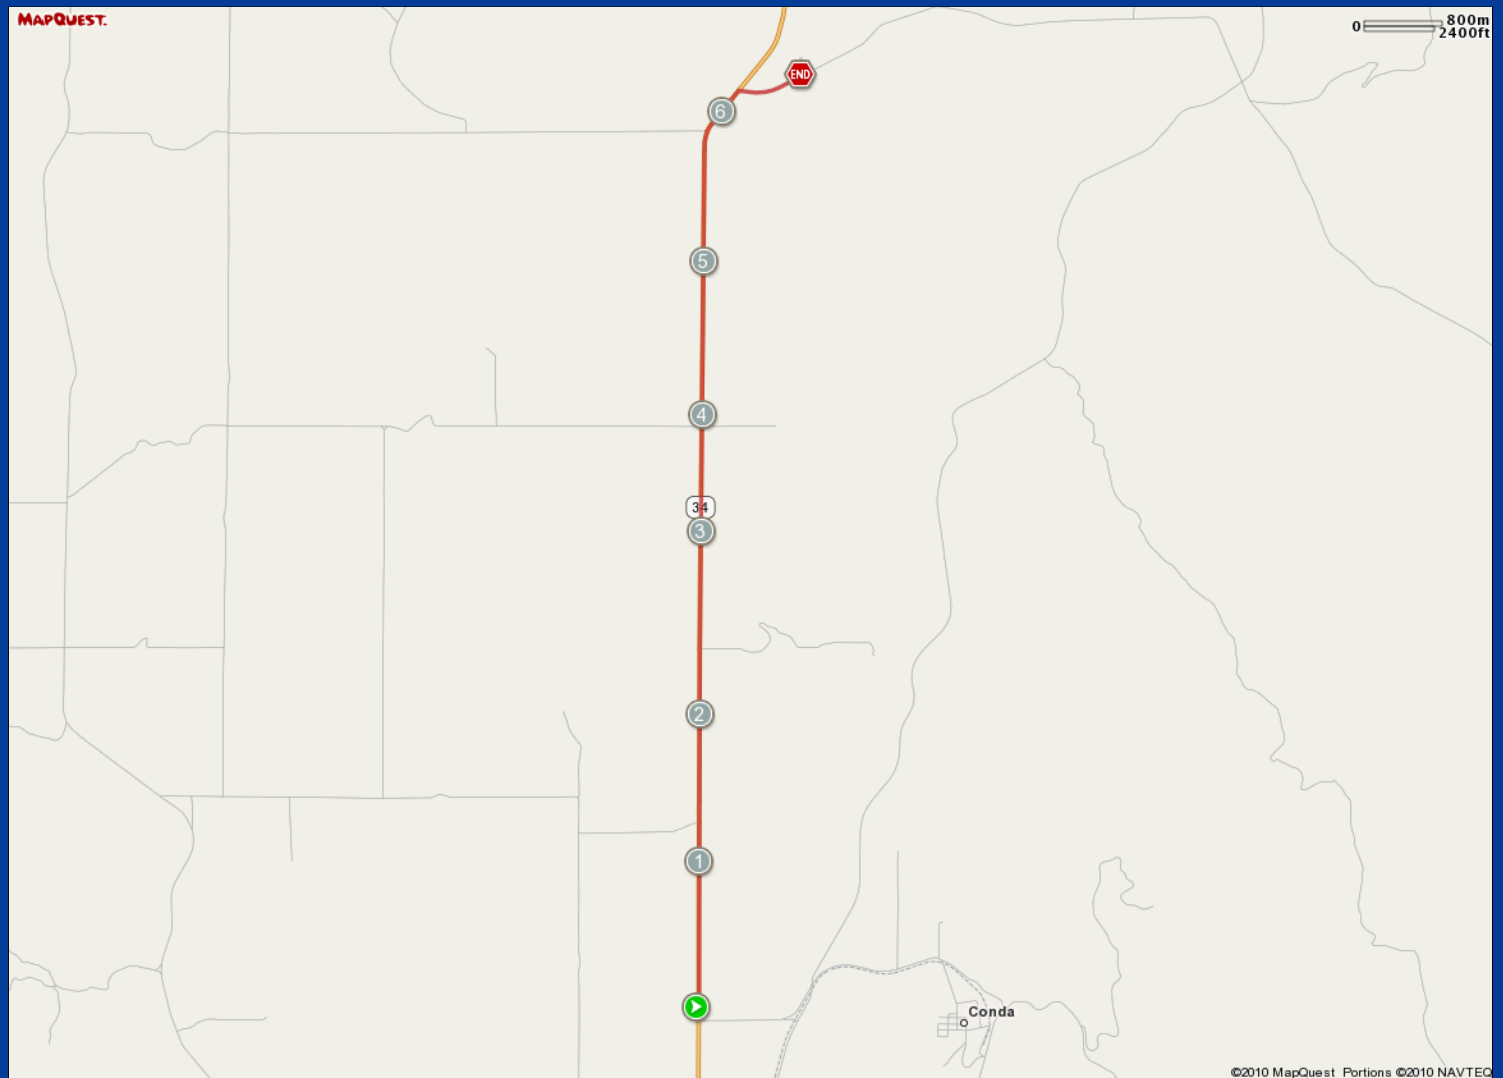

ROUTE DESCRIPTION:
No Description Provided

ROUTE DESCRIPTION:
No Description Provided

Notes

AT	FOR	NOTES
----	-----	-------

6.3 mi.	 -	Turn right at Blackfoot River Rd
---------	---	----------------------------------