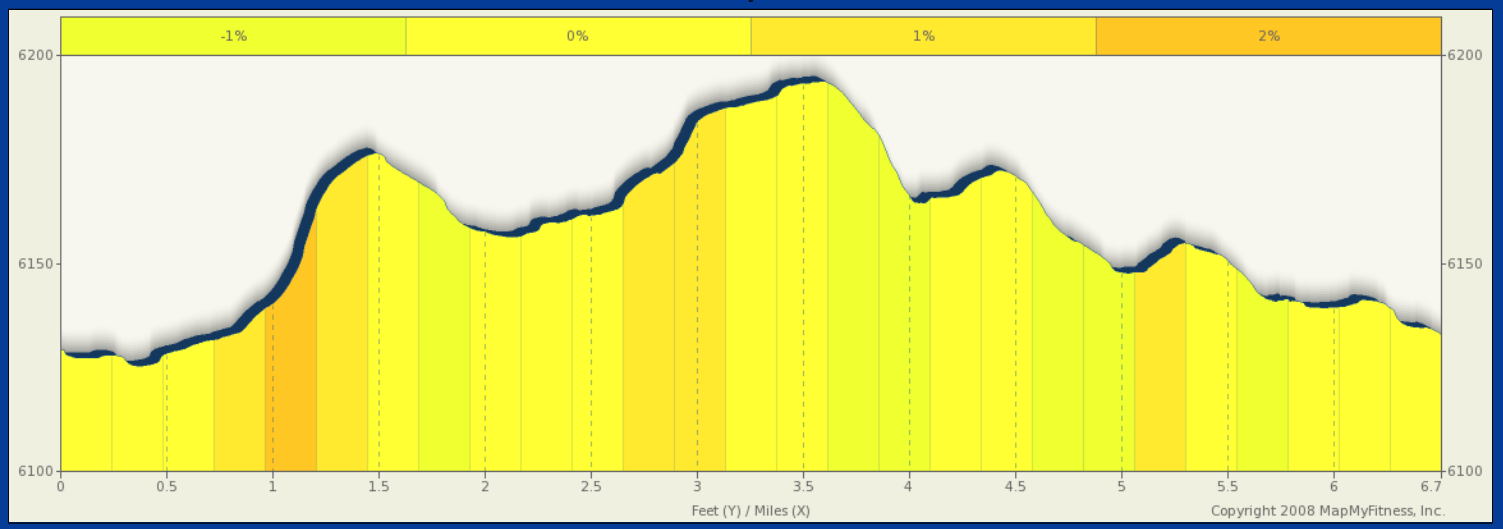

ROUTE DESCRIPTION:
No Description Provided

ROUTE DESCRIPTION:
No Description Provided

Notes

AT	FOR	NOTES
----	-----	-------

6.3 mi.	 -	Turn right at Blackfoot River Rd
---------	---	----------------------------------