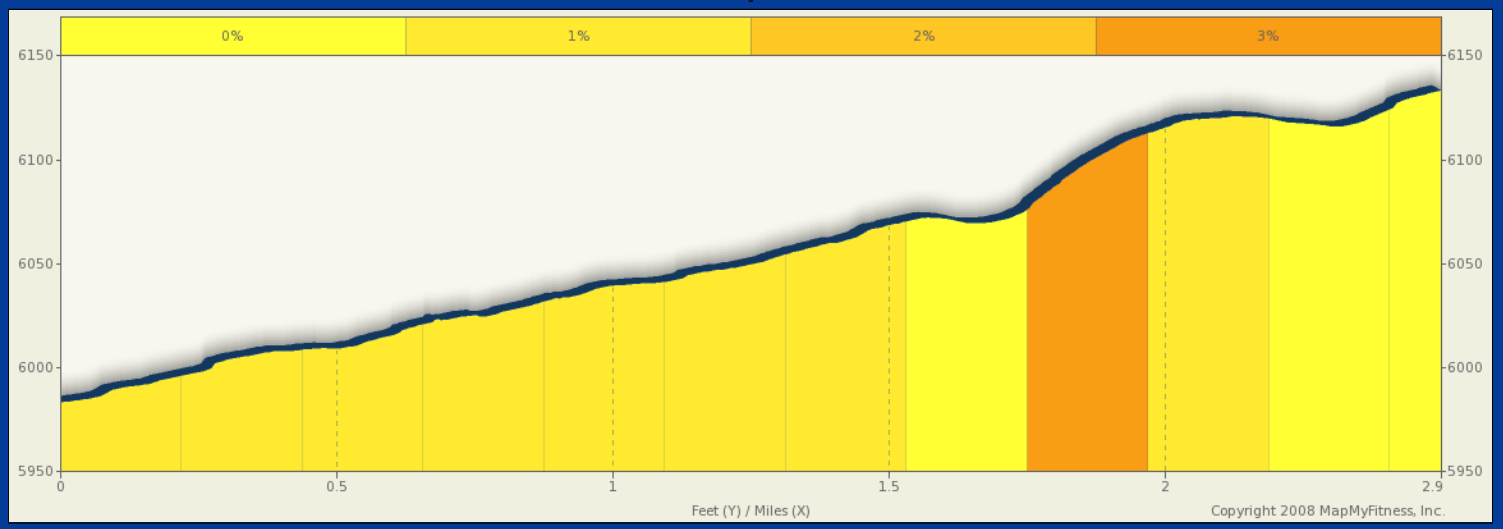

ROUTE DESCRIPTION:
No Description Provided

ROUTE DESCRIPTION:
No Description Provided

Notes		
AT	FOR	NOTES
2.87 mi.	 -	Stop

Notes		
AT	FOR	NOTES