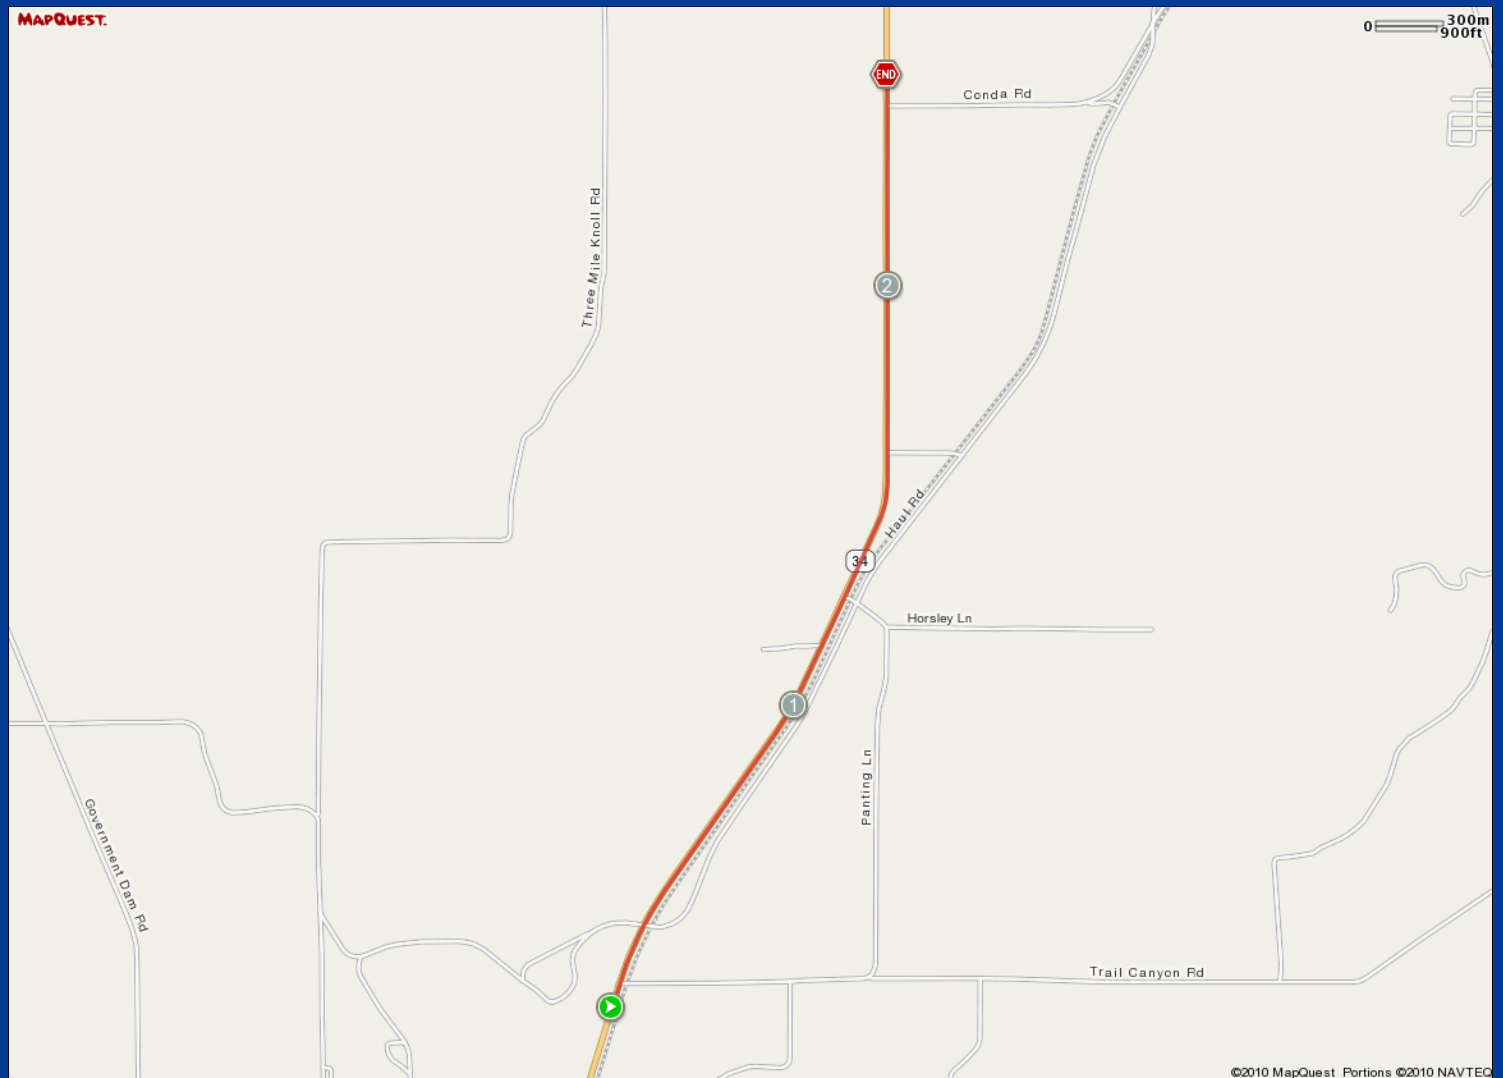

ROUTE DESCRIPTION:
No Description Provided

ROUTE DESCRIPTION:
No Description Provided

Notes		
AT	FOR	NOTES
2.87 mi.	 -	Stop

Notes		
AT	FOR	NOTES