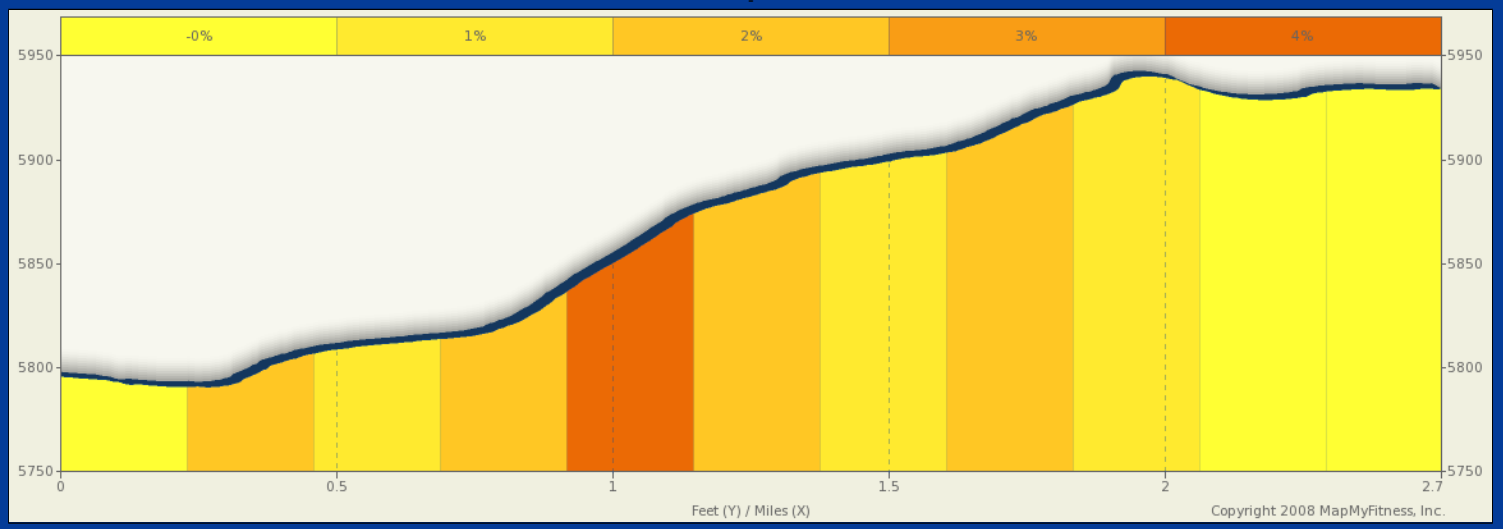

ROUTE DESCRIPTION:
 No Description Provided

ROUTE DESCRIPTION:
No Description Provided

Notes

AT	FOR	NOTES
----	-----	-------

0.14 mi.	 -	Turn left at E Hooper Ave
----------	---	---------------------------