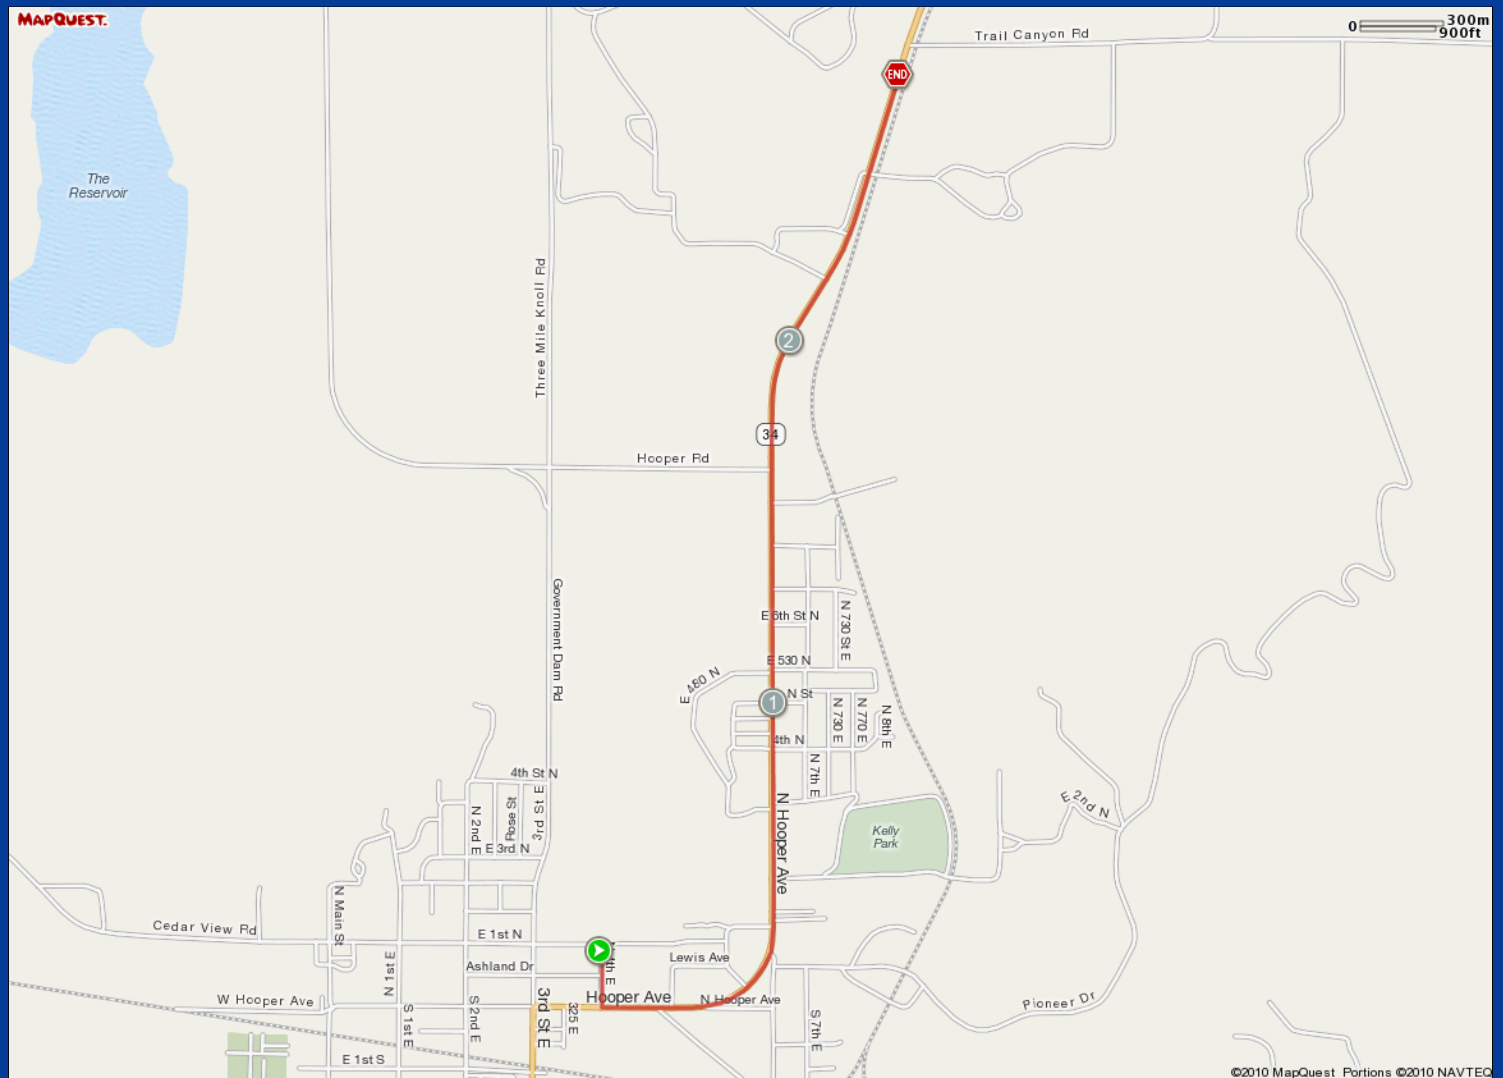

ROUTE DESCRIPTION:
 No Description Provided

ROUTE DESCRIPTION:
No Description Provided

Notes

AT	FOR	NOTES
----	-----	-------

0.14 mi.	 -	Turn left at E Hooper Ave
----------	---	---------------------------