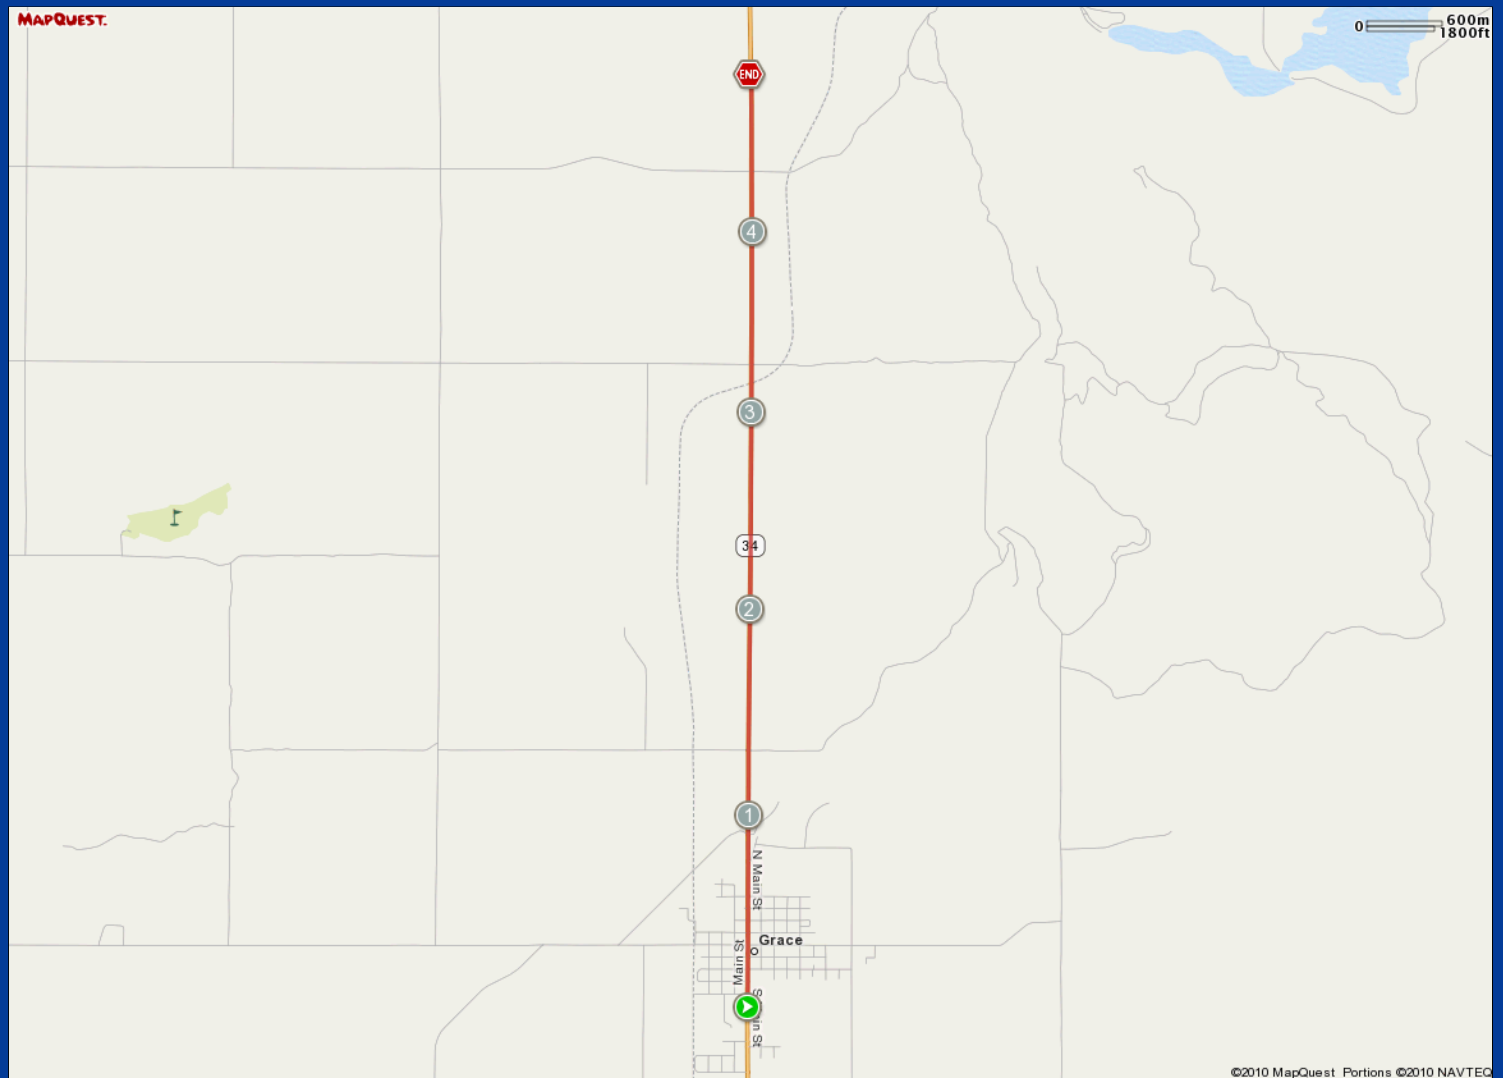

ROUTE DESCRIPTION:
No Description Provided

ROUTE DESCRIPTION:
No Description Provided

Notes

AT	FOR	NOTES
----	-----	-------

4.84 mi.	 -	Stop
----------	---	------

Notes

AT	FOR	NOTES
----	-----	-------