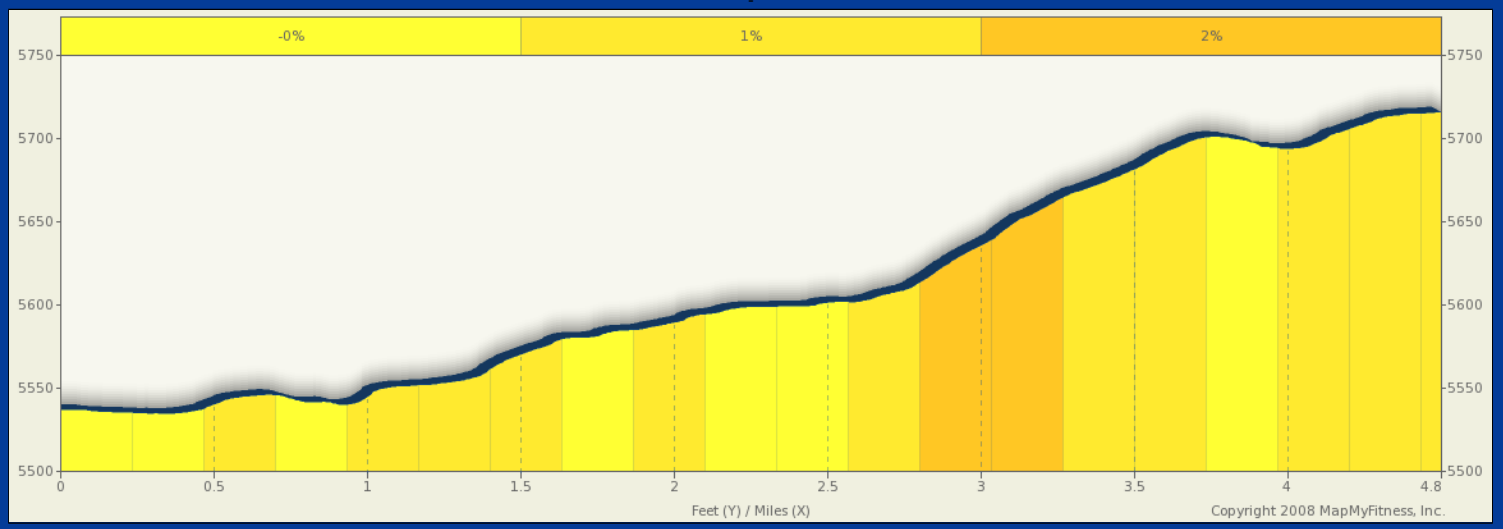

ROUTE DESCRIPTION:
No Description Provided

ROUTE DESCRIPTION:
No Description Provided

Notes

AT	FOR	NOTES
----	-----	-------

4.84 mi.	 -	Stop
----------	---	------

Notes

AT	FOR	NOTES
----	-----	-------