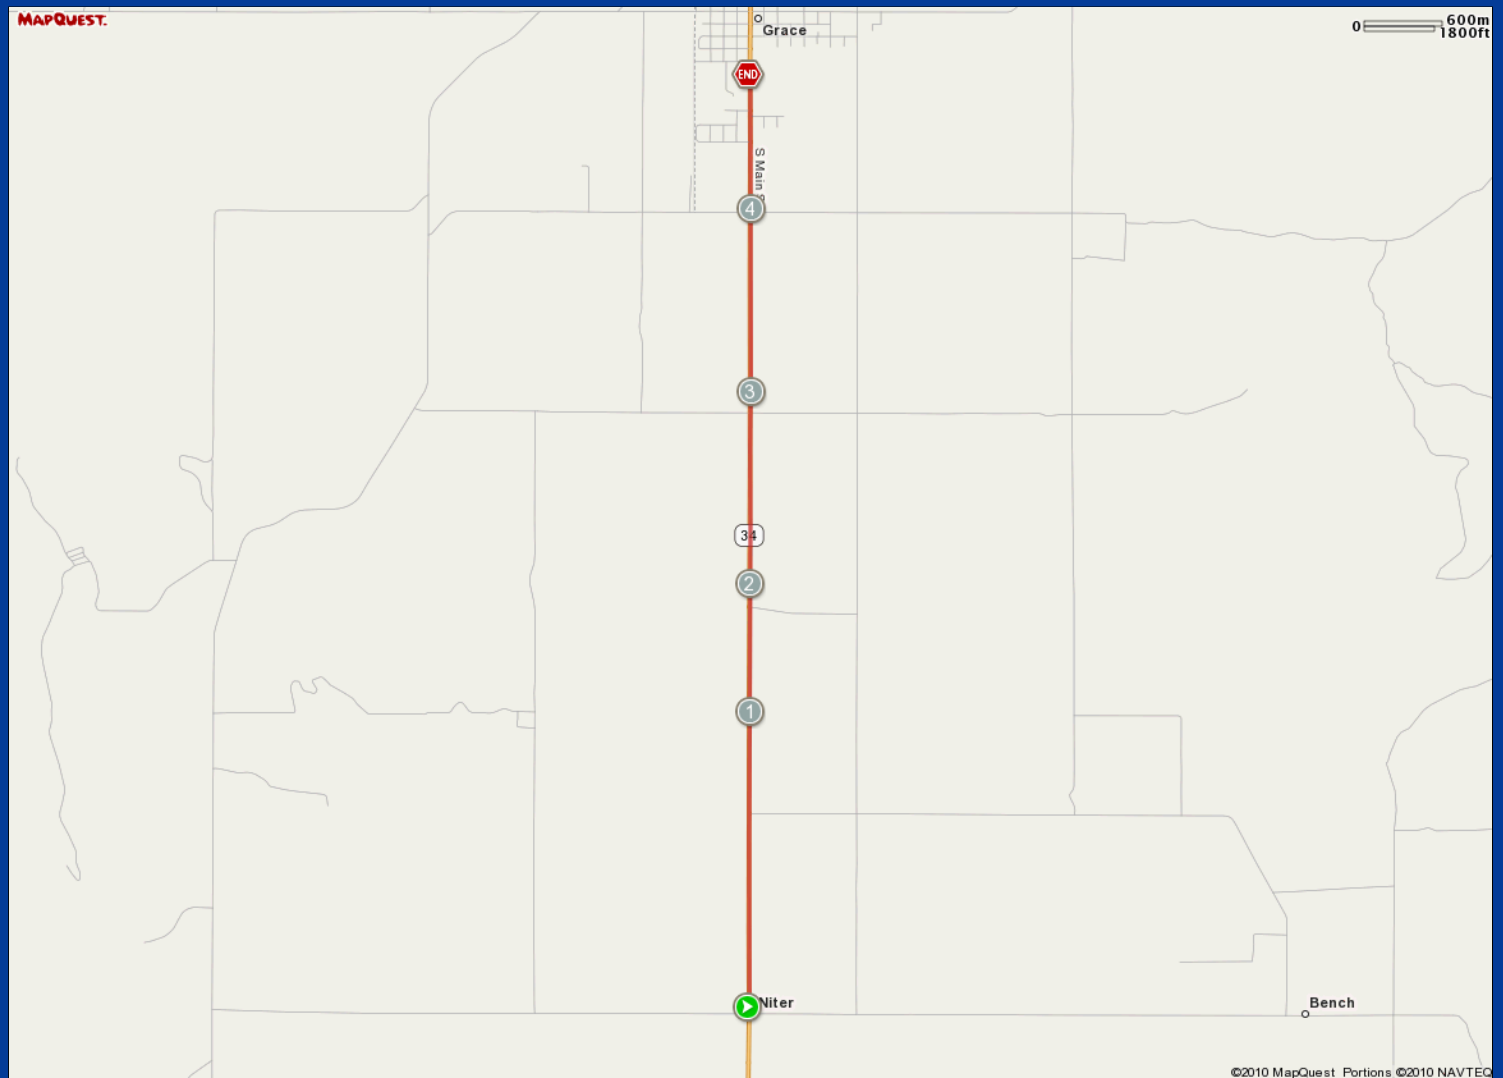

ROUTE DESCRIPTION:  
No Description Provided

ROUTE DESCRIPTION:  
No Description Provided

Notes

AT	FOR	NOTES
----	-----	-------

4.71 mi.	 -	Stop
----------	---	------

Notes

AT	FOR	NOTES
----	-----	-------