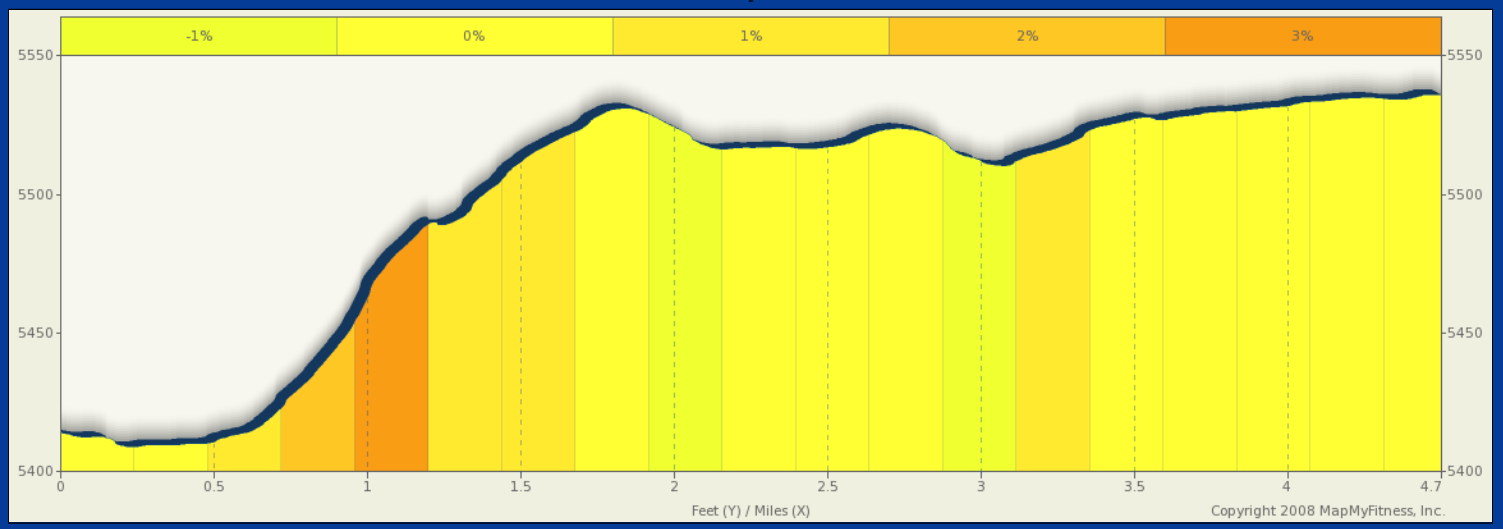

ROUTE DESCRIPTION:  
No Description Provided

ROUTE DESCRIPTION:  
No Description Provided

Notes

AT	FOR	NOTES
----	-----	-------

4.71 mi.	 -	Stop
----------	---	------

Notes

AT	FOR	NOTES
----	-----	-------