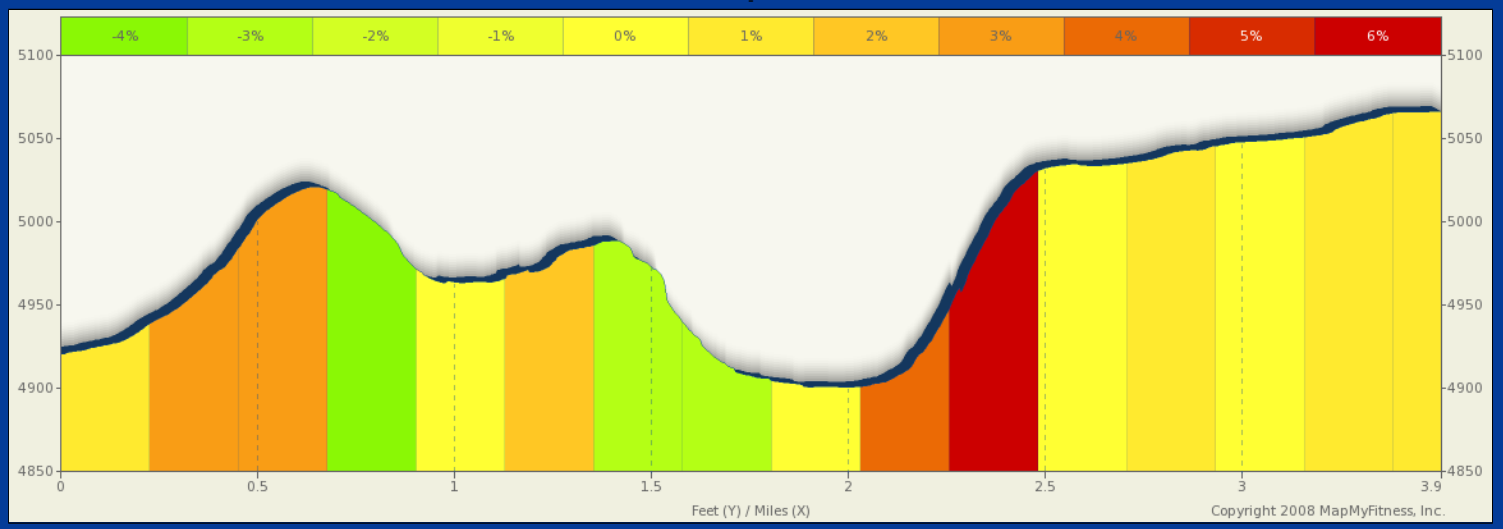

ROUTE DESCRIPTION:
No Description Provided

ROUTE DESCRIPTION:
No Description Provided

Notes		
AT	FOR	NOTES
3.88 mi.	 -	Stop

Notes		
AT	FOR	NOTES