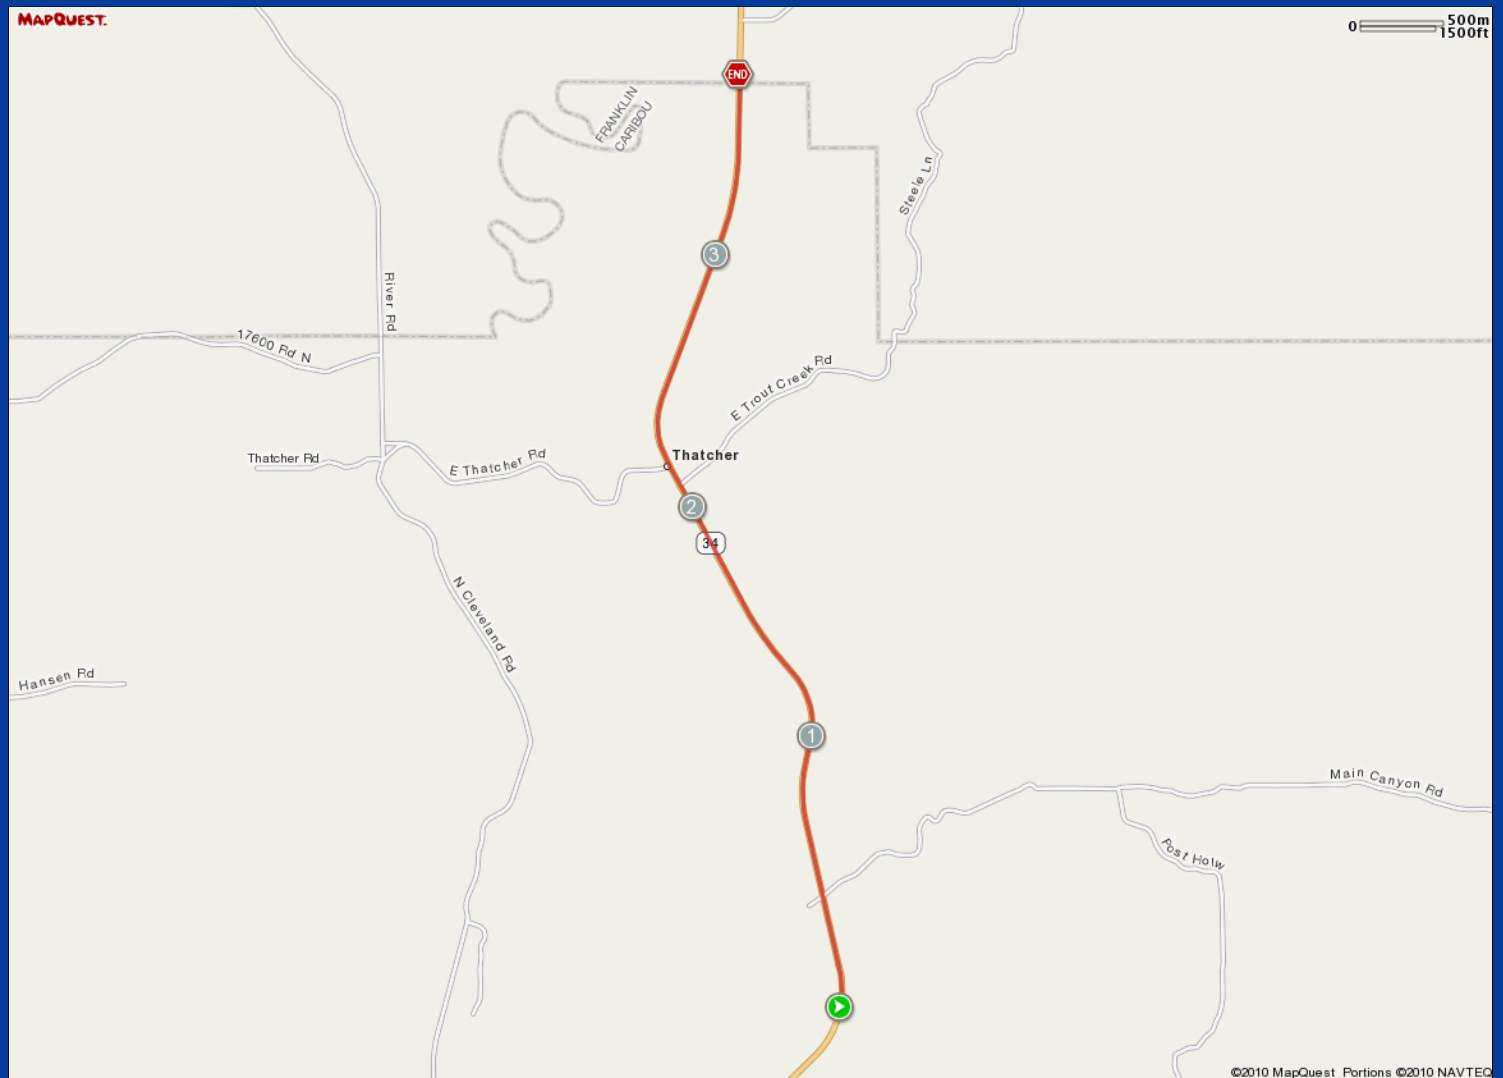

ROUTE DESCRIPTION:
No Description Provided

ROUTE DESCRIPTION:
No Description Provided

Notes		
AT	FOR	NOTES
3.88 mi.	 -	Stop

Notes		
AT	FOR	NOTES